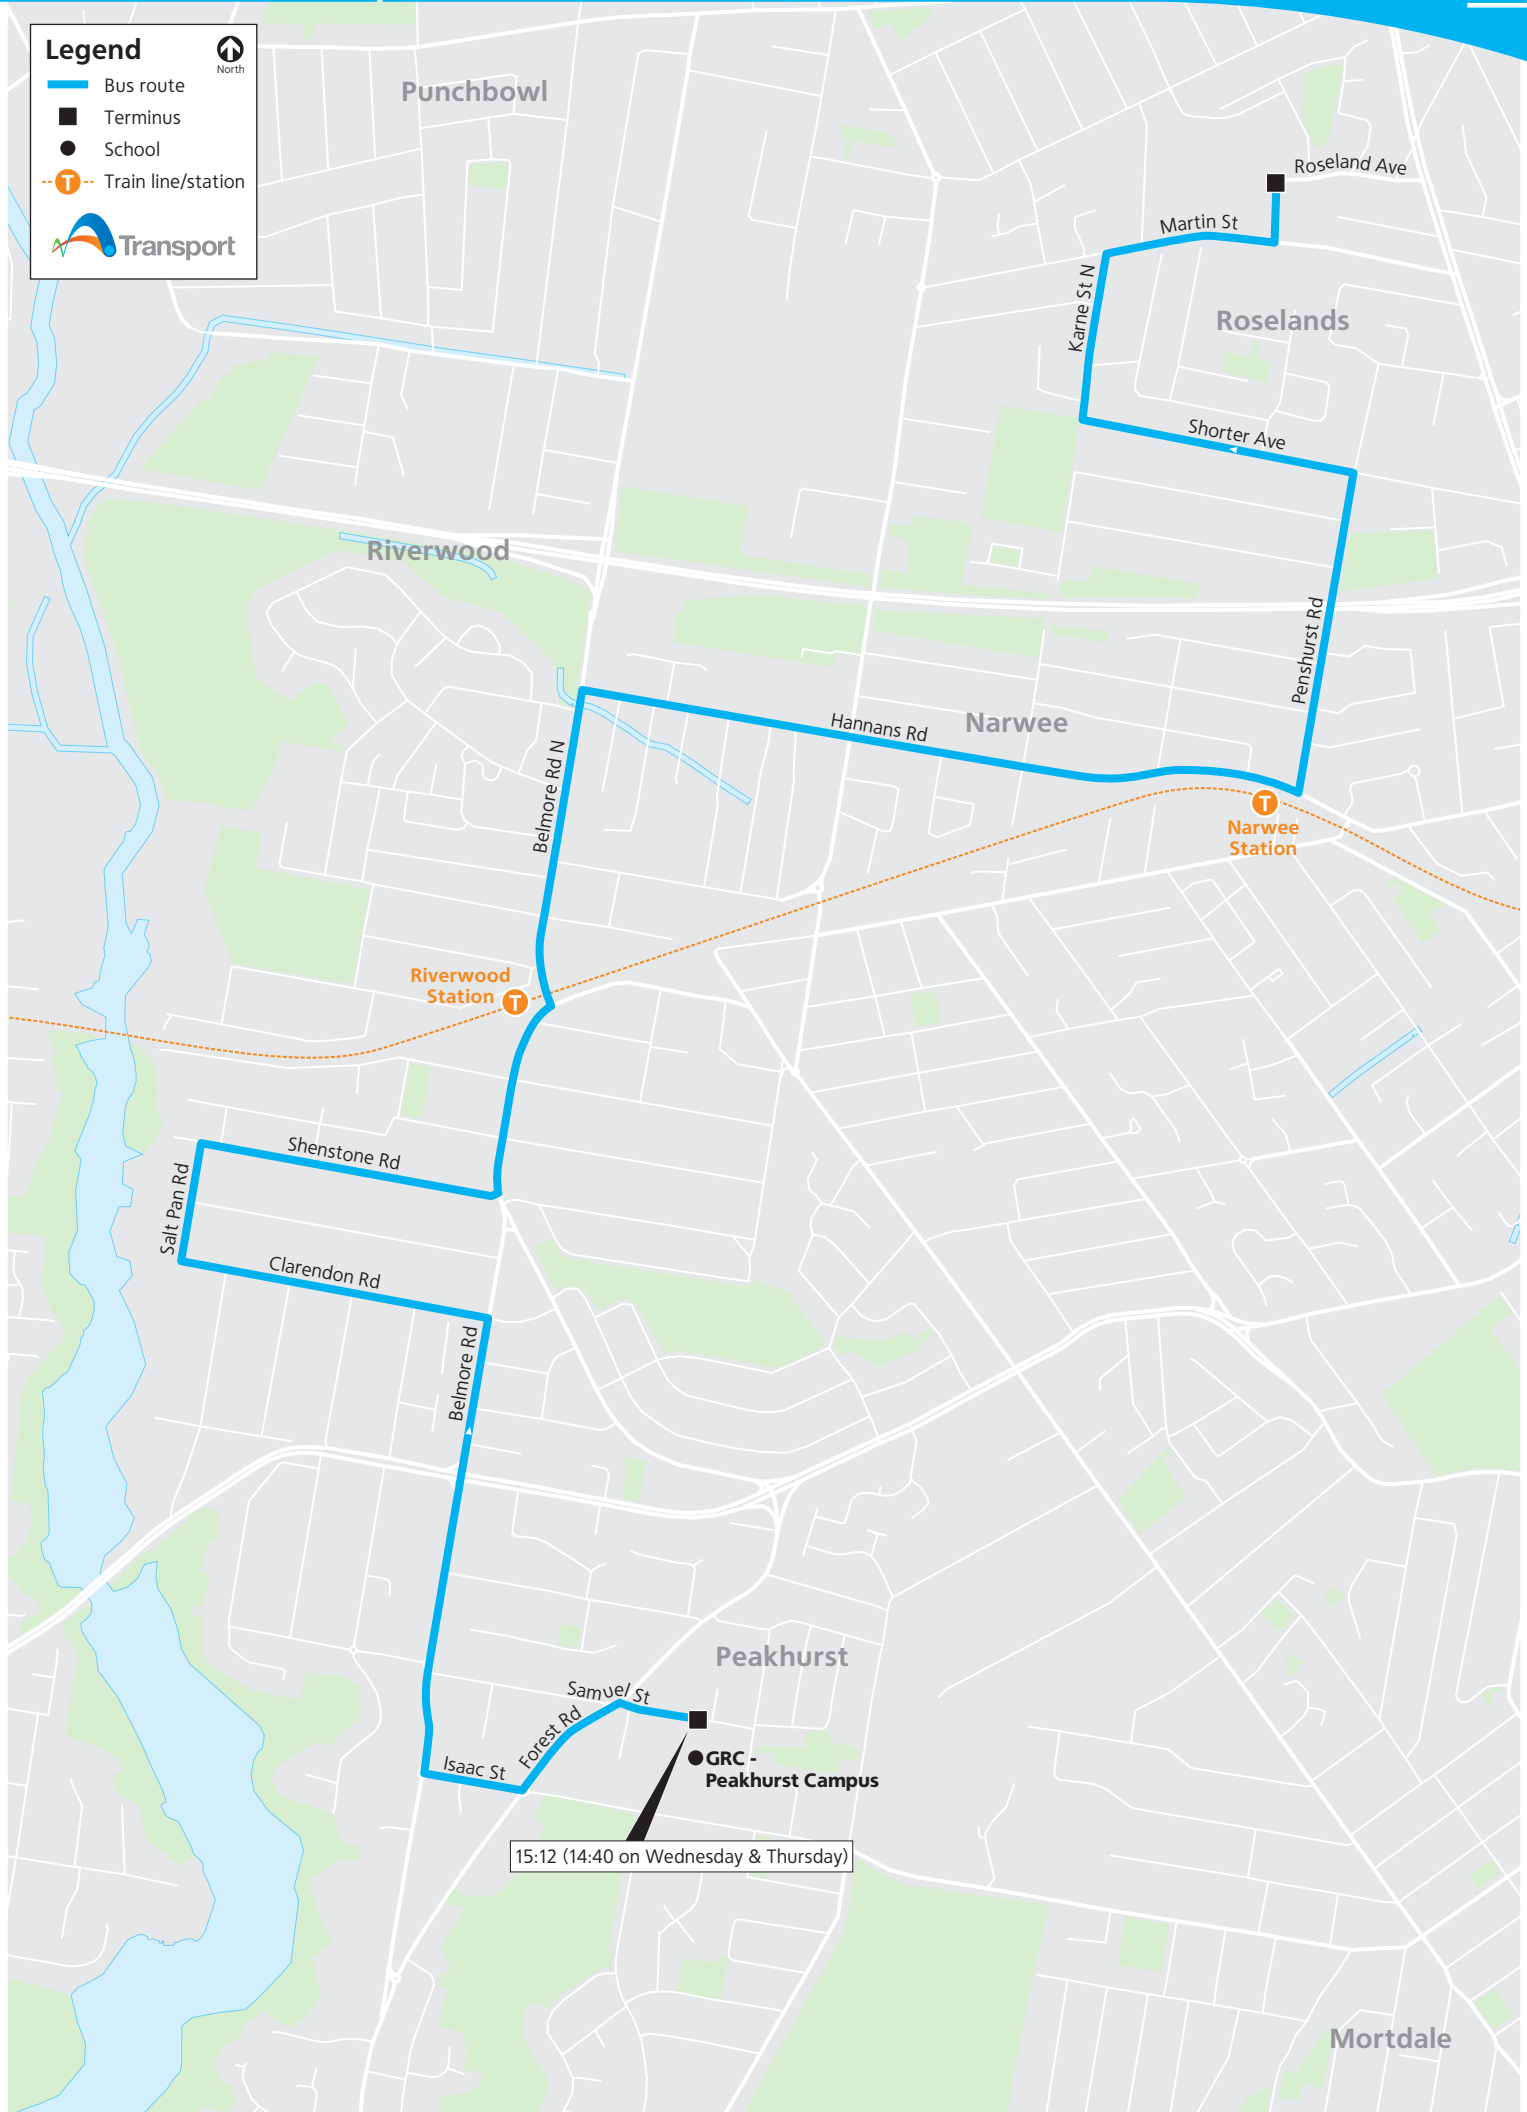

**Legend**

- Bus route
- Terminus
- School
- Train line/station

15:12 (14:40 on Wednesday & Thursday)

GRC - Peakhurst Campus

Mortdale