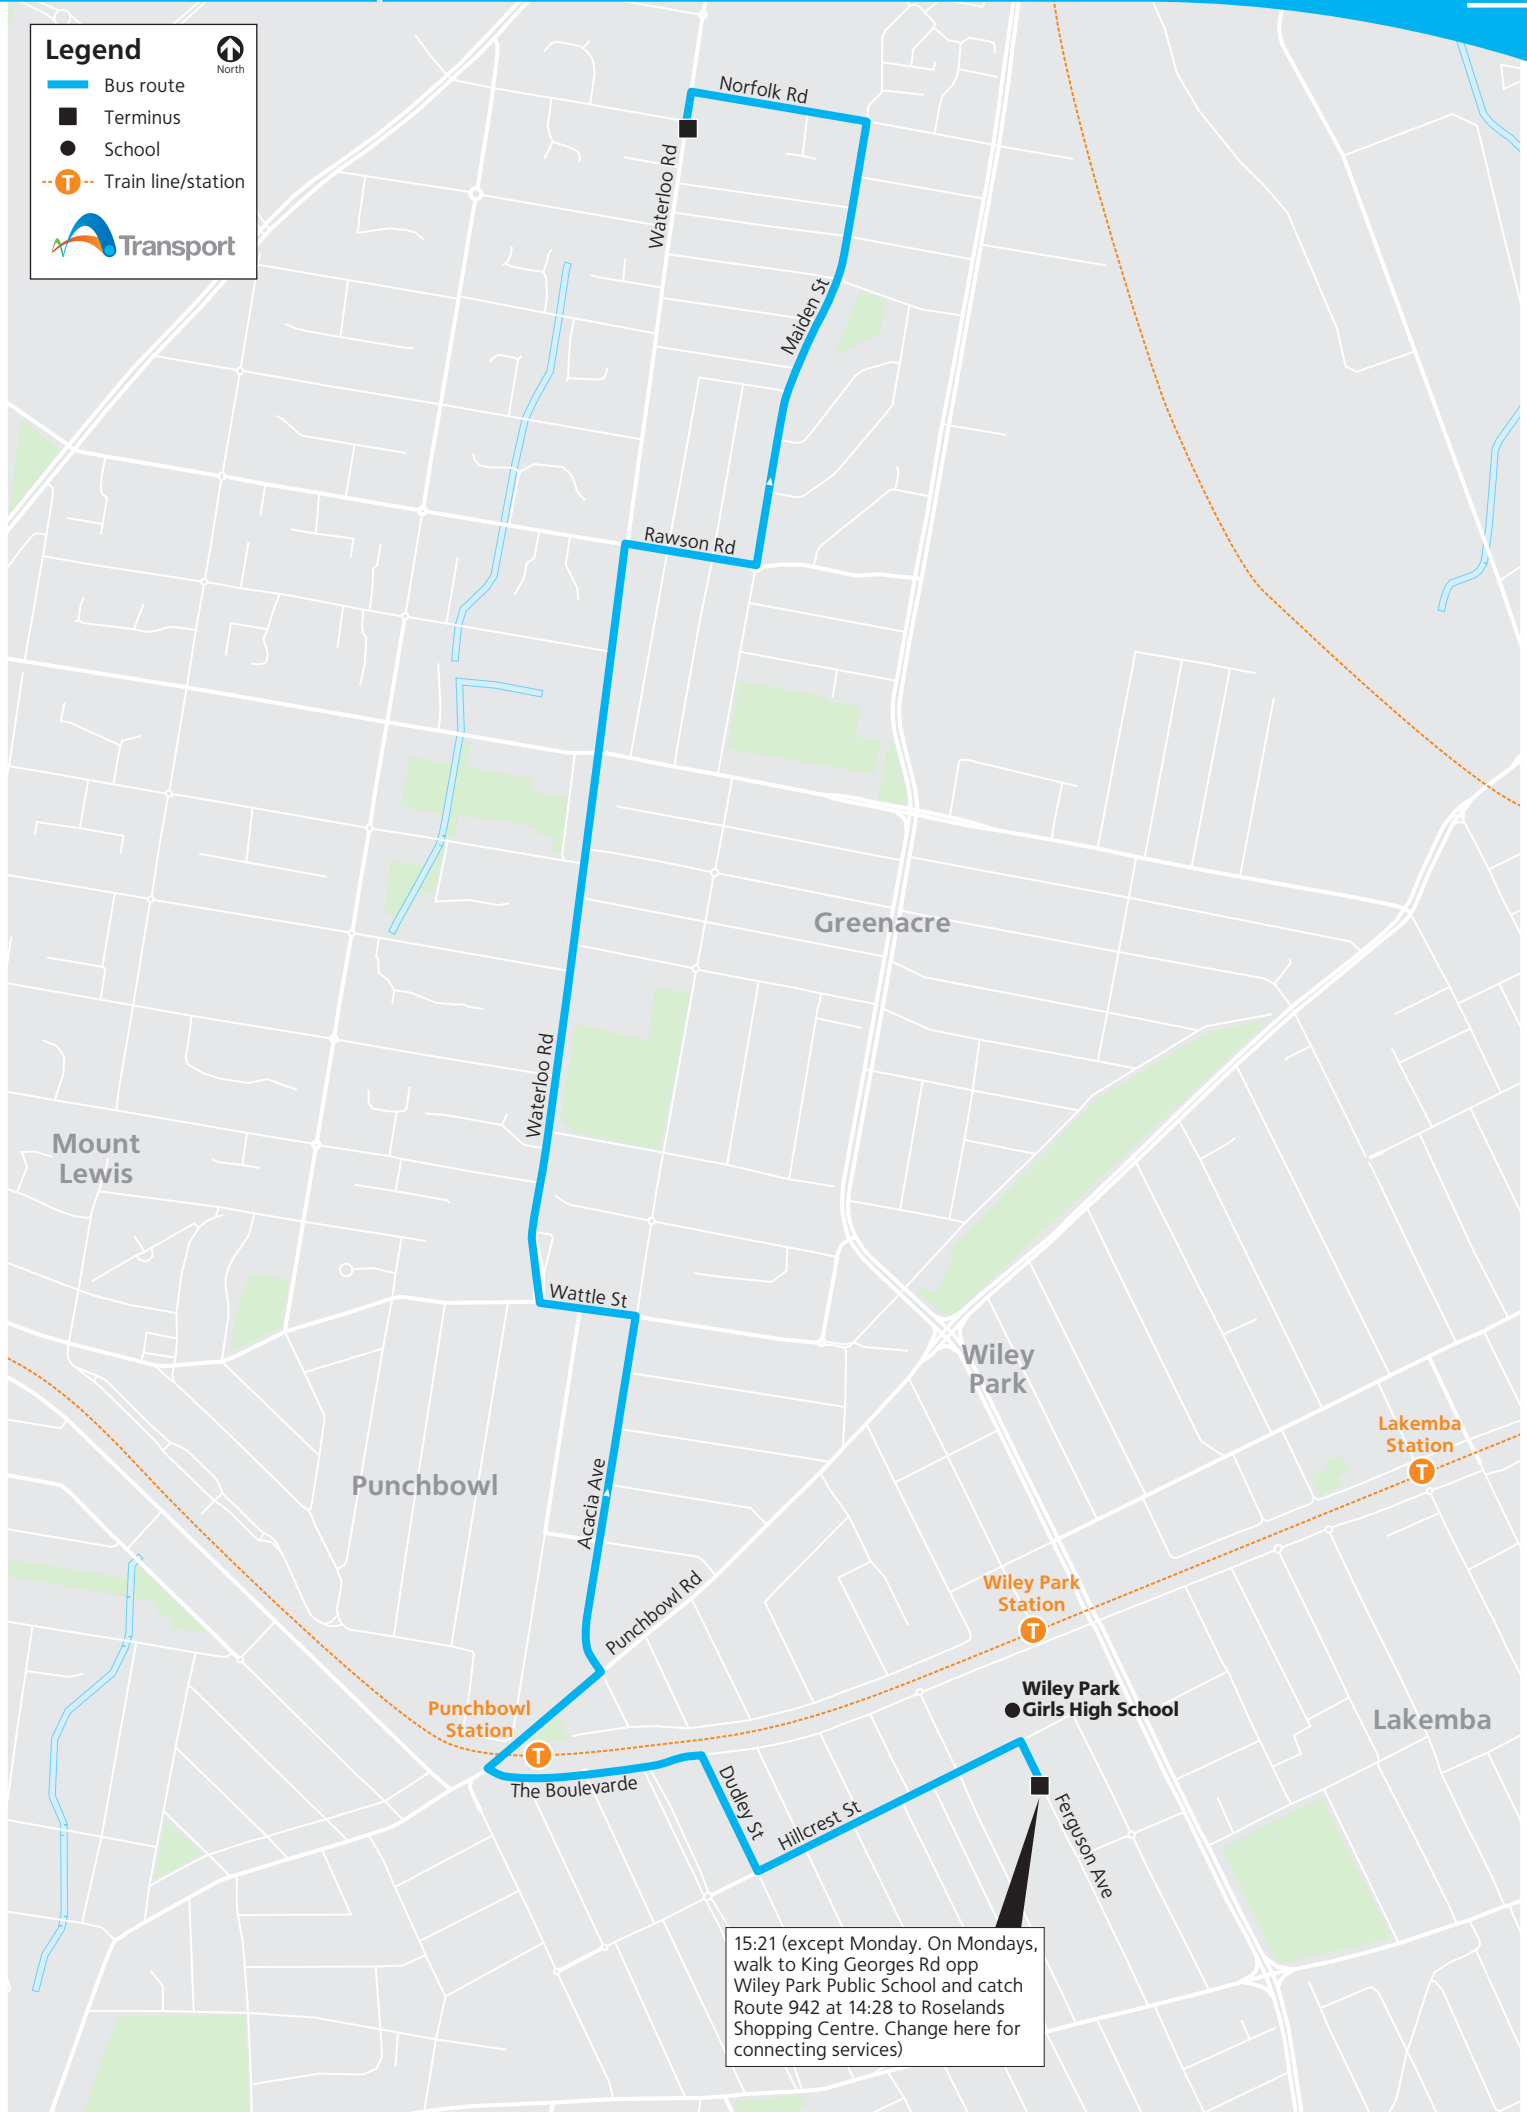

Legend

- Bus route
- Terminus
- School
- Train line/station

15:21 (except Monday. On Mondays, walk to King Georges Rd opp Wile Park Public School and catch Route 942 at 14:28 to Roselands Shopping Centre. Change here for connecting services)