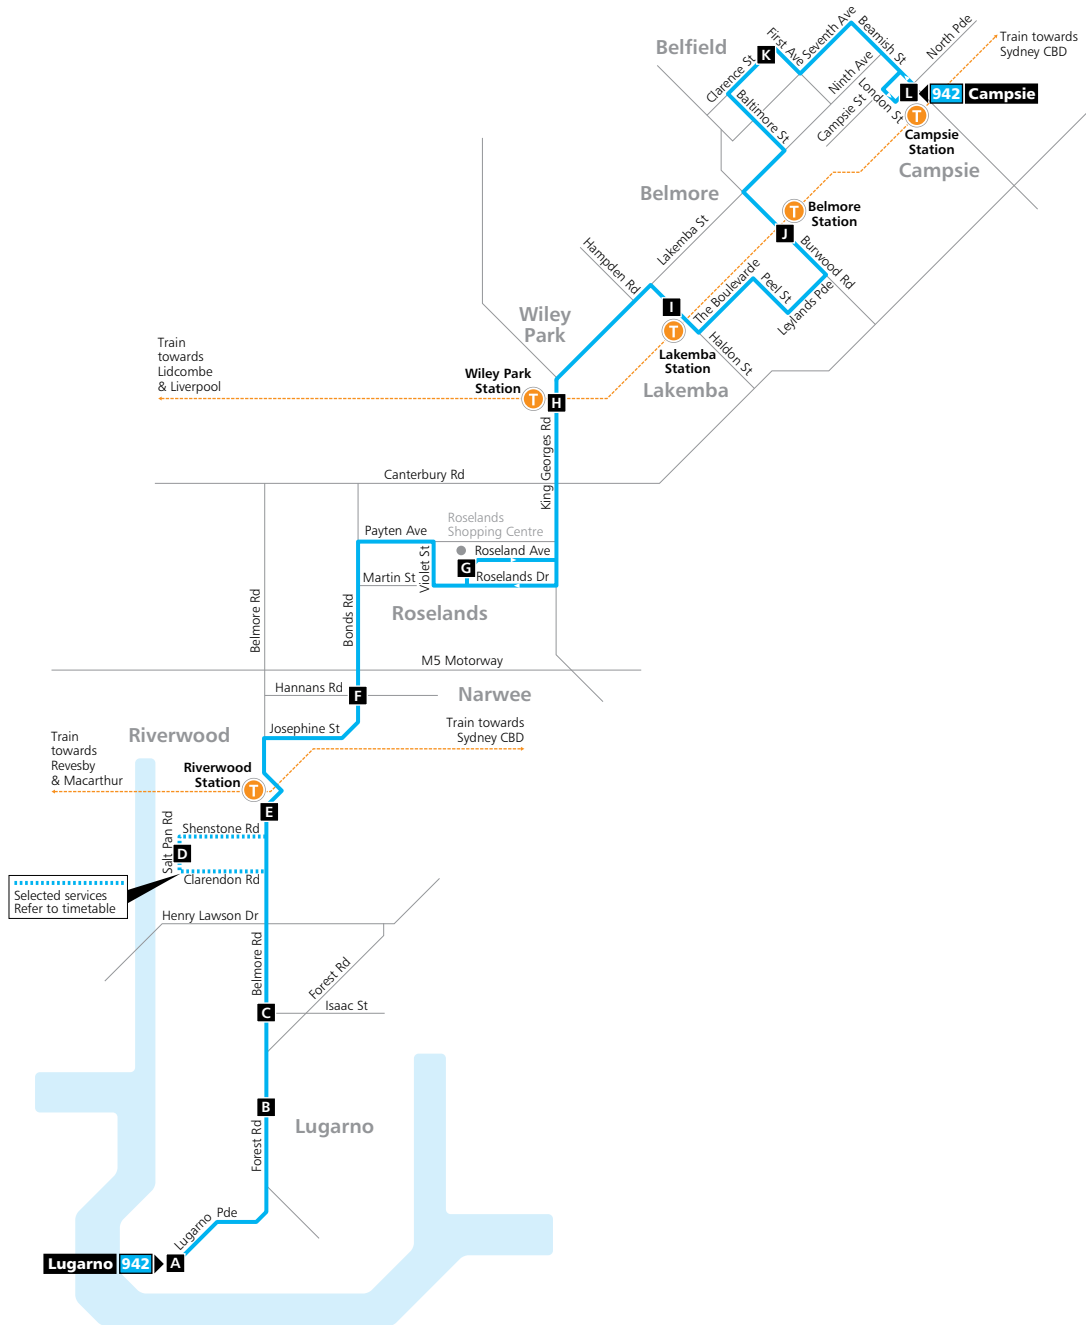

Route 942

Legend

- Bus route
- 942 Bus route number
- **A** Timing point
- **T** Train line/station