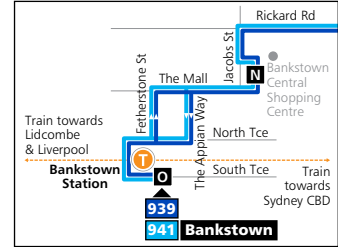

Bankstown Inset