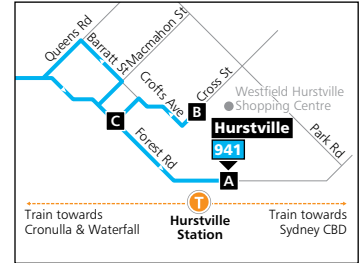

Sunday & Public Holidays												
<small>map ref</small>	Route Number	941	941	941	941	941	941	941	941	941	941	941
O	Bankstown Station, Stand E	–	09:10	10:10	11:10	12:10	13:10	14:10	15:10	16:10	17:10	18:10
N	Bankstown Central, Stand 1	–	09:13	10:13	11:13	12:13	13:13	14:13	15:13	16:13	17:13	18:13
L	Hillcrest Ave at Mimosa Rd	–	09:19	10:19	11:19	12:19	13:19	14:19	15:19	16:19	17:19	18:19
K	Cardigan Rd at Waterloo Rd	–	09:25	10:25	11:25	12:25	13:25	14:25	15:25	16:25	17:25	18:25
J	Waterloo Rd before Wangee Rd, Greenacre	w08:34	09:33	10:33	11:33	12:33	13:33	14:33	15:33	16:33	17:33	18:33
I	Acacia Ave after Wattle St	08:38	09:37	10:37	11:37	12:37	13:37	14:37	15:37	16:37	17:37	18:37
H	Punchbowl Station, The Boulevard	08:42	09:41	10:41	11:41	12:41	13:41	14:41	15:41	16:41	17:41	18:41
G	Roselands Shopping Centre, Roseland Ave	08:49	09:49	10:49	11:49	12:49	13:49	14:49	15:49	16:49	17:49	18:49
F	Broadarrow Rd opp Narwee Station	08:56	09:56	10:56	11:56	12:56	13:56	14:56	15:56	16:56	17:56	18:56
E	Penshurst St after Stoney Creek Rd	09:04	10:04	11:04	12:04	13:04	14:04	15:04	16:04	17:04	18:04	–
D	Penshurst Station, Bridge St	09:08	10:08	11:08	12:08	13:08	14:08	15:08	16:08	17:08	18:08	–
A	Westfield Hurstville, Forest Rd	09:16	10:16	11:16	12:16	13:16	14:16	15:16	16:16	17:16	18:16	–

Routes 939, 941

Bankstown Inset

Hurstville Inset

Legend

- Bus route
- A Timing point
- 941 Bus route number
- T Train line/station

Diagrammatic Map
Not to Scale