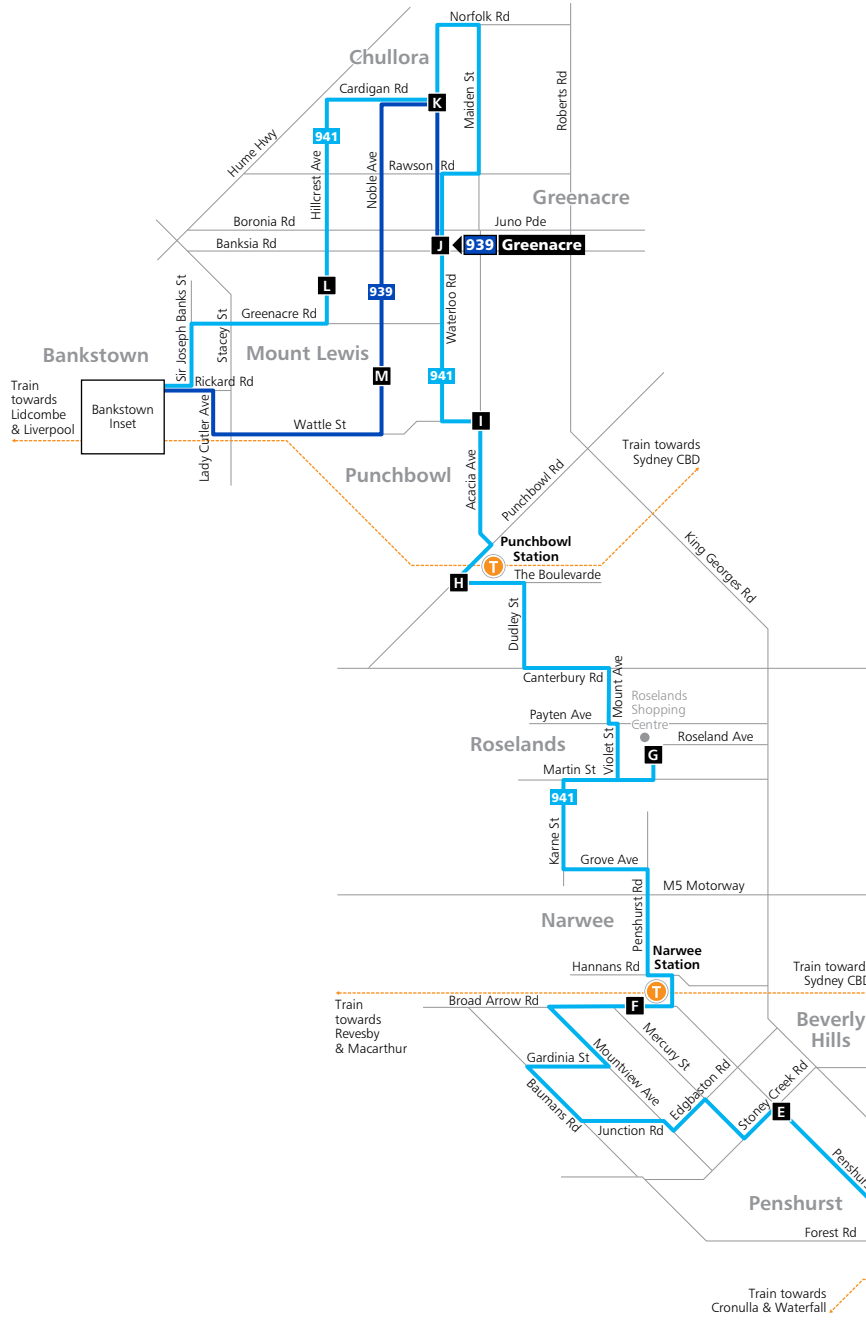

Routes 939, 941