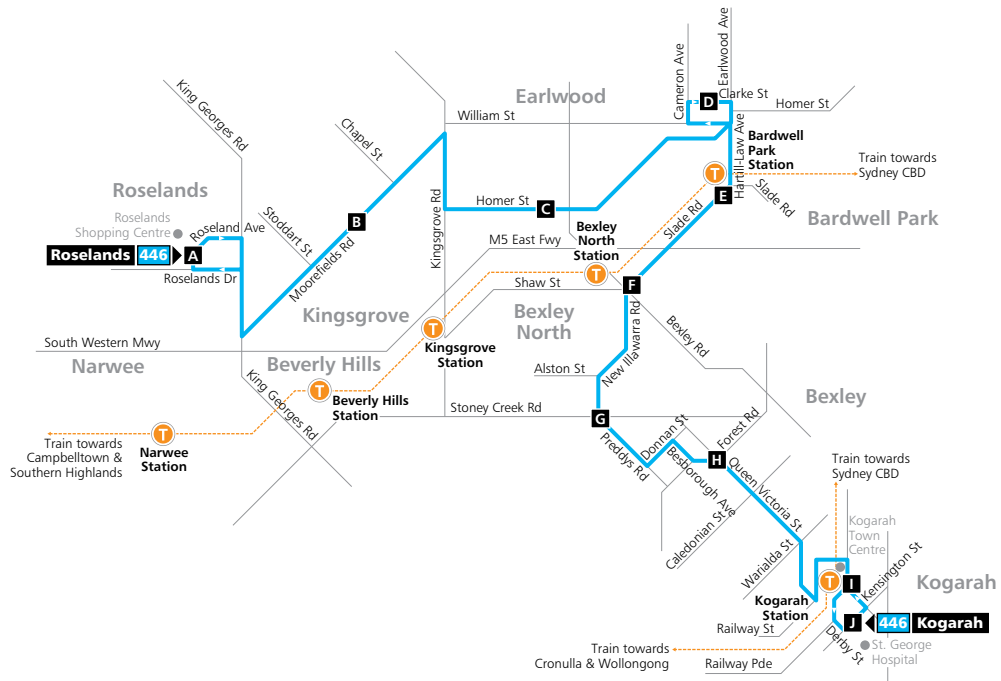

Route 446

Legend

- Bus route
- A Timing point
- 446 Bus route number
- T Train line/station