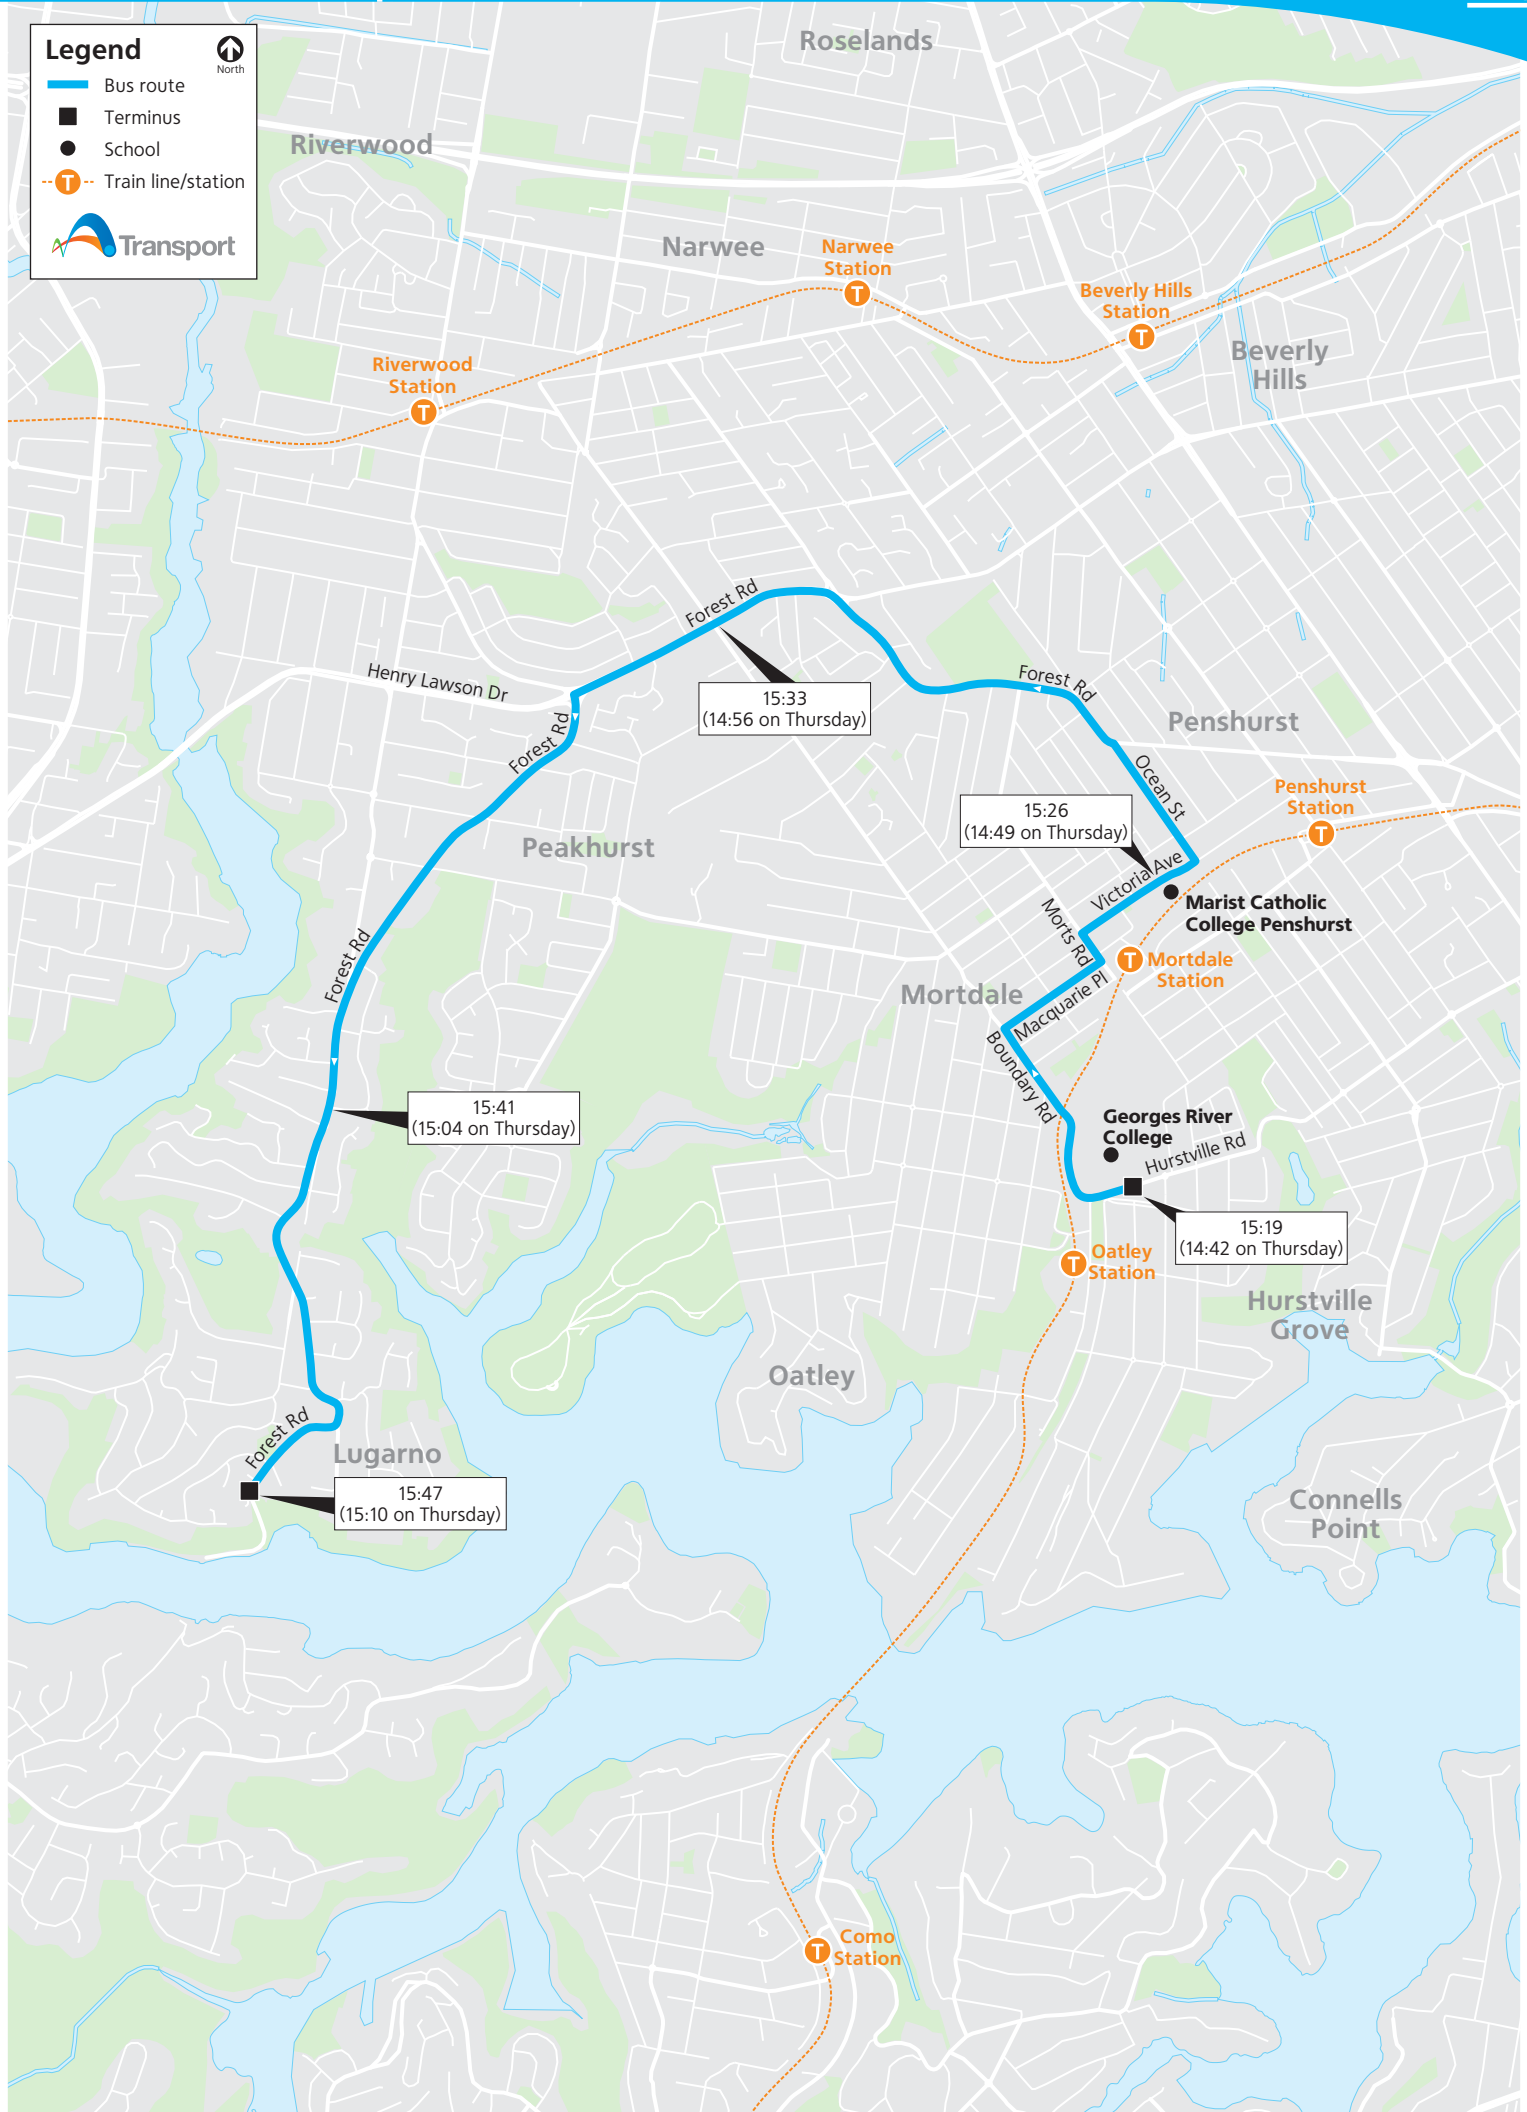

Legend

- Bus route
- Terminus
- School
- Train line/station

15:47
(15:10 on Thursday)

15:41
(15:04 on Thursday)

15:33
(14:56 on Thursday)

15:26
(14:49 on Thursday)

15:19
(14:42 on Thursday)