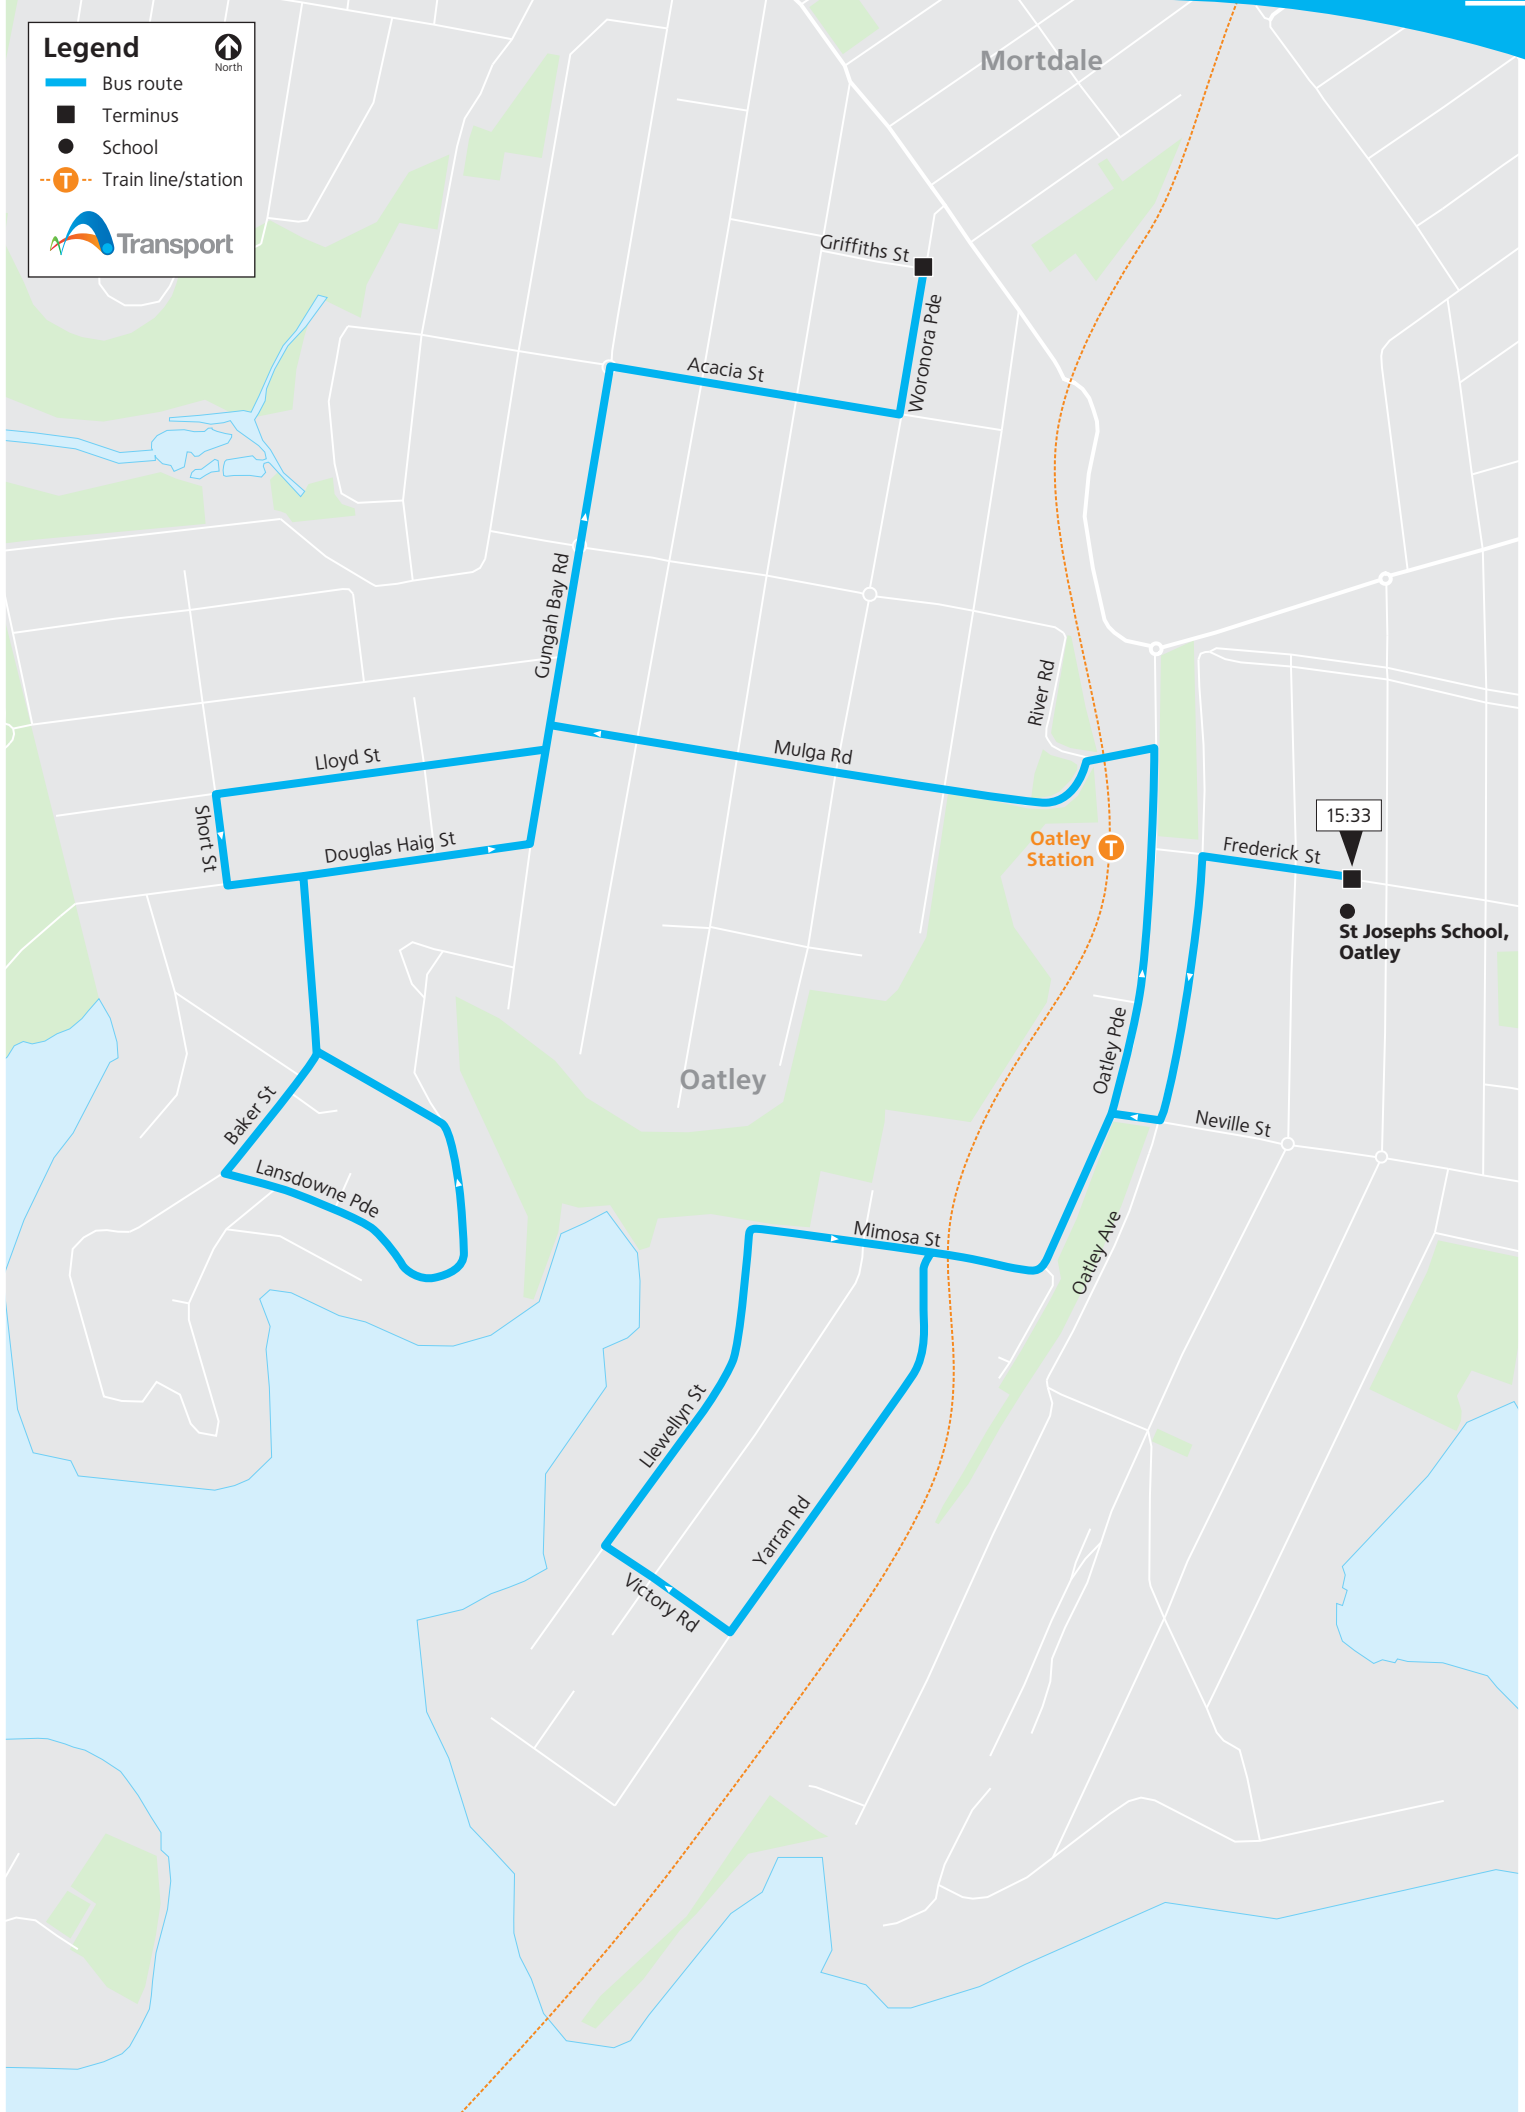

Legend

- Bus route
- Terminus
- School
- Train line/station

15:33

St Josephs School, Oatley