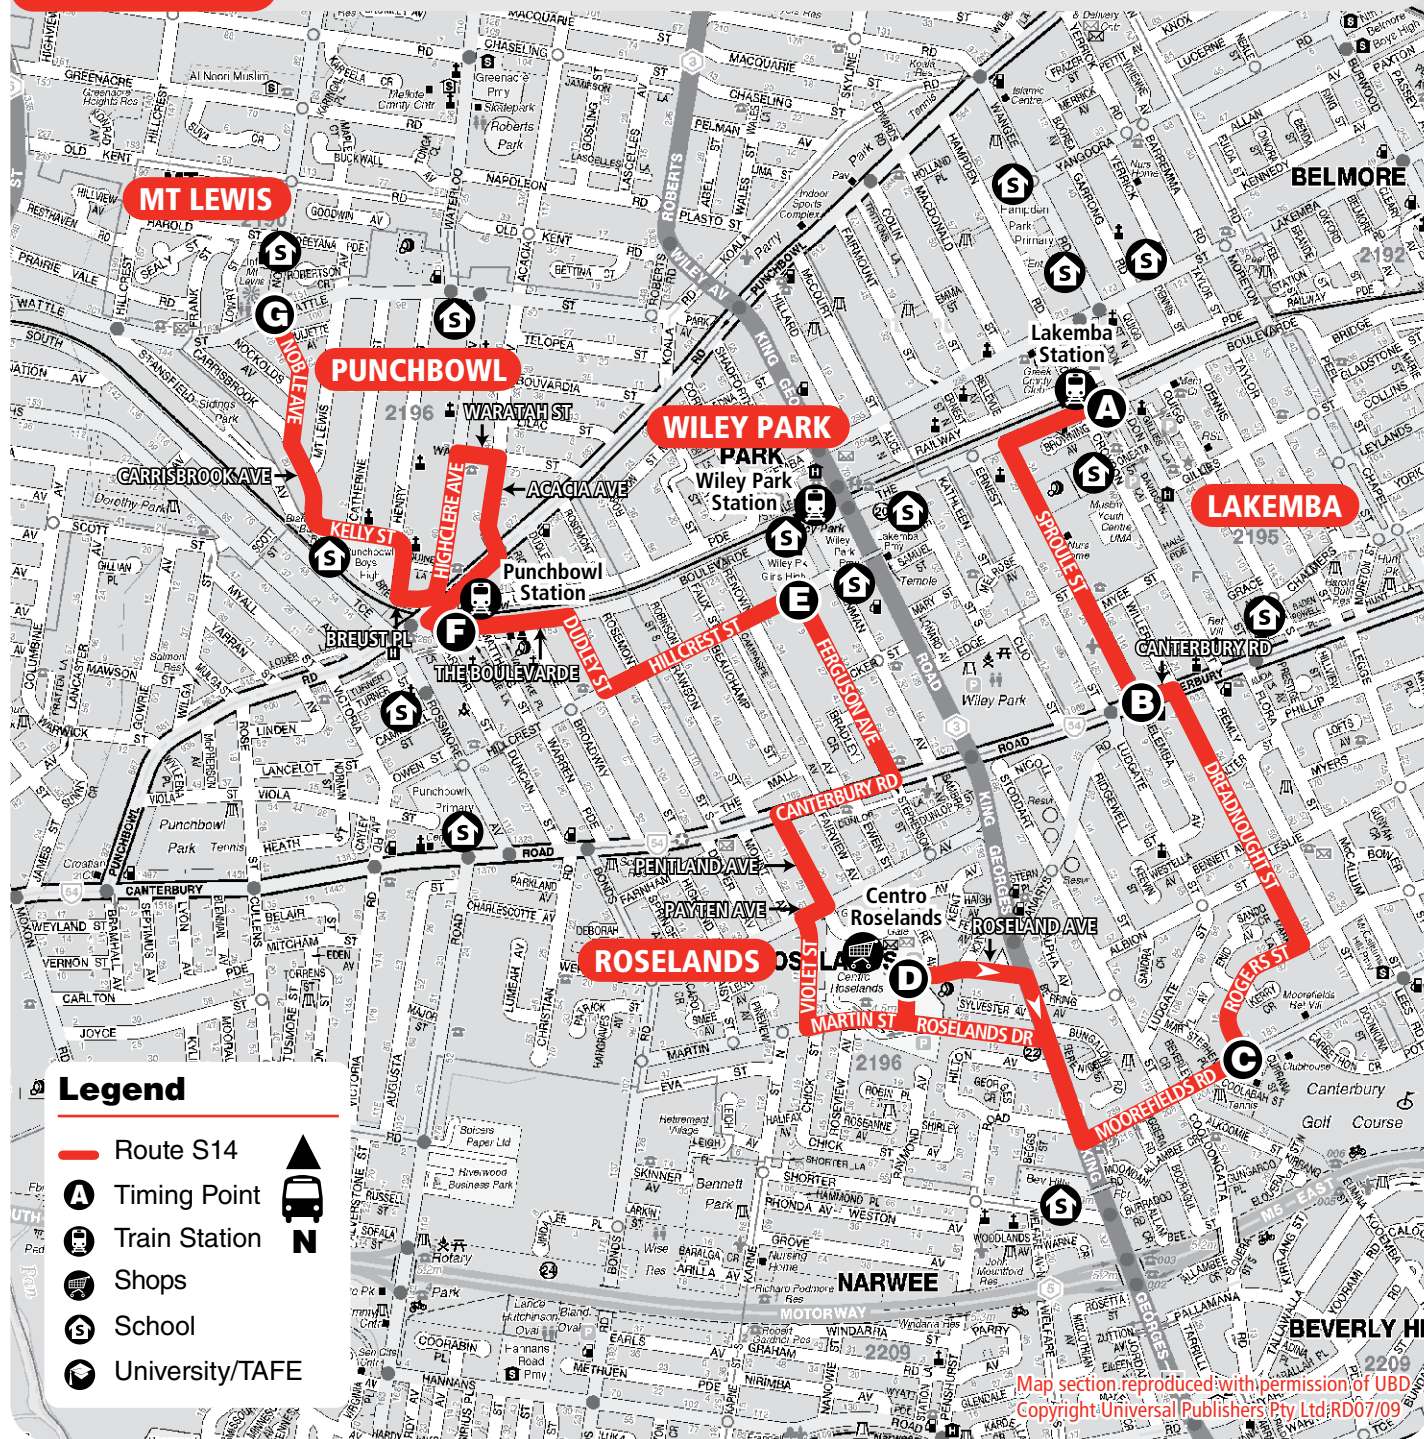

Bus Route Numbers

S14 Lakemba to Mt Lewis via Roselands & Punchbowl. Service operates Monday–Friday.

How to use this timetable

1. Using the route map provided, find the two timing points you are located between.
2. Locate these two timing points on the timetables.
3. Your bus is scheduled to arrive between the times shown for these points. For example, if your bus stop is situated between timing points **A** and **B** on the map, then the bus is scheduled to arrive between the time listed for **A** and the time listed for **B**.

Route S14 Lakemba to Mt Lewis via Roselands & Punchbowl

Bus Route Map

Monday to Friday

map ref	Route	S14	S14
		am	pm
A	Lakemba Station (Railway Pde)	9.30	12.00
B	Canterbury Rd & Sproule St	9.33	12.03
C	Moorefields Rd & Rogers St	9.37	12.07
D	Roselands Shopping Centre	9.42	12.12
E	Ferguson Ave & Hillcrest Ave	9.47	12.17
F	Punchbowl Station (The Boulevarde)	9.51	12.21
G	Mt Lewis (Noble Ave & Wattle St)	9.57	12.27

Explanations

- This service is usually operated by a wheelchair accessible bus.

No service on weekends or Public Holidays.

Route S14 Mt Lewis to Lakemba via Punchbowl & Roselands

Monday to Friday

map ref	Route	S14	S14
		am	pm
G	Mt Lewis (Noble Ave & Wattle St)	10.00	12.30
F	Punchbowl Station (The Boulevarde)	10.06	12.36
E	Ferguson Ave & Hillcrest Ave	10.10	12.40
D	Roselands Shopping Centre	10.15	12.45
C	Moorefields Rd & Rogers St	10.20	12.50
B	Canterbury Rd & Sproule St	10.24	12.54
A	Lakemba Station (Railway Pde)	10.27	12.57

Explanations

- This service is usually operated by a wheelchair accessible bus.

No service on weekends or Public Holidays.

Legend

- Route S14
- Timing Point
- Train Station
- Shops
- School
- University/TAFE