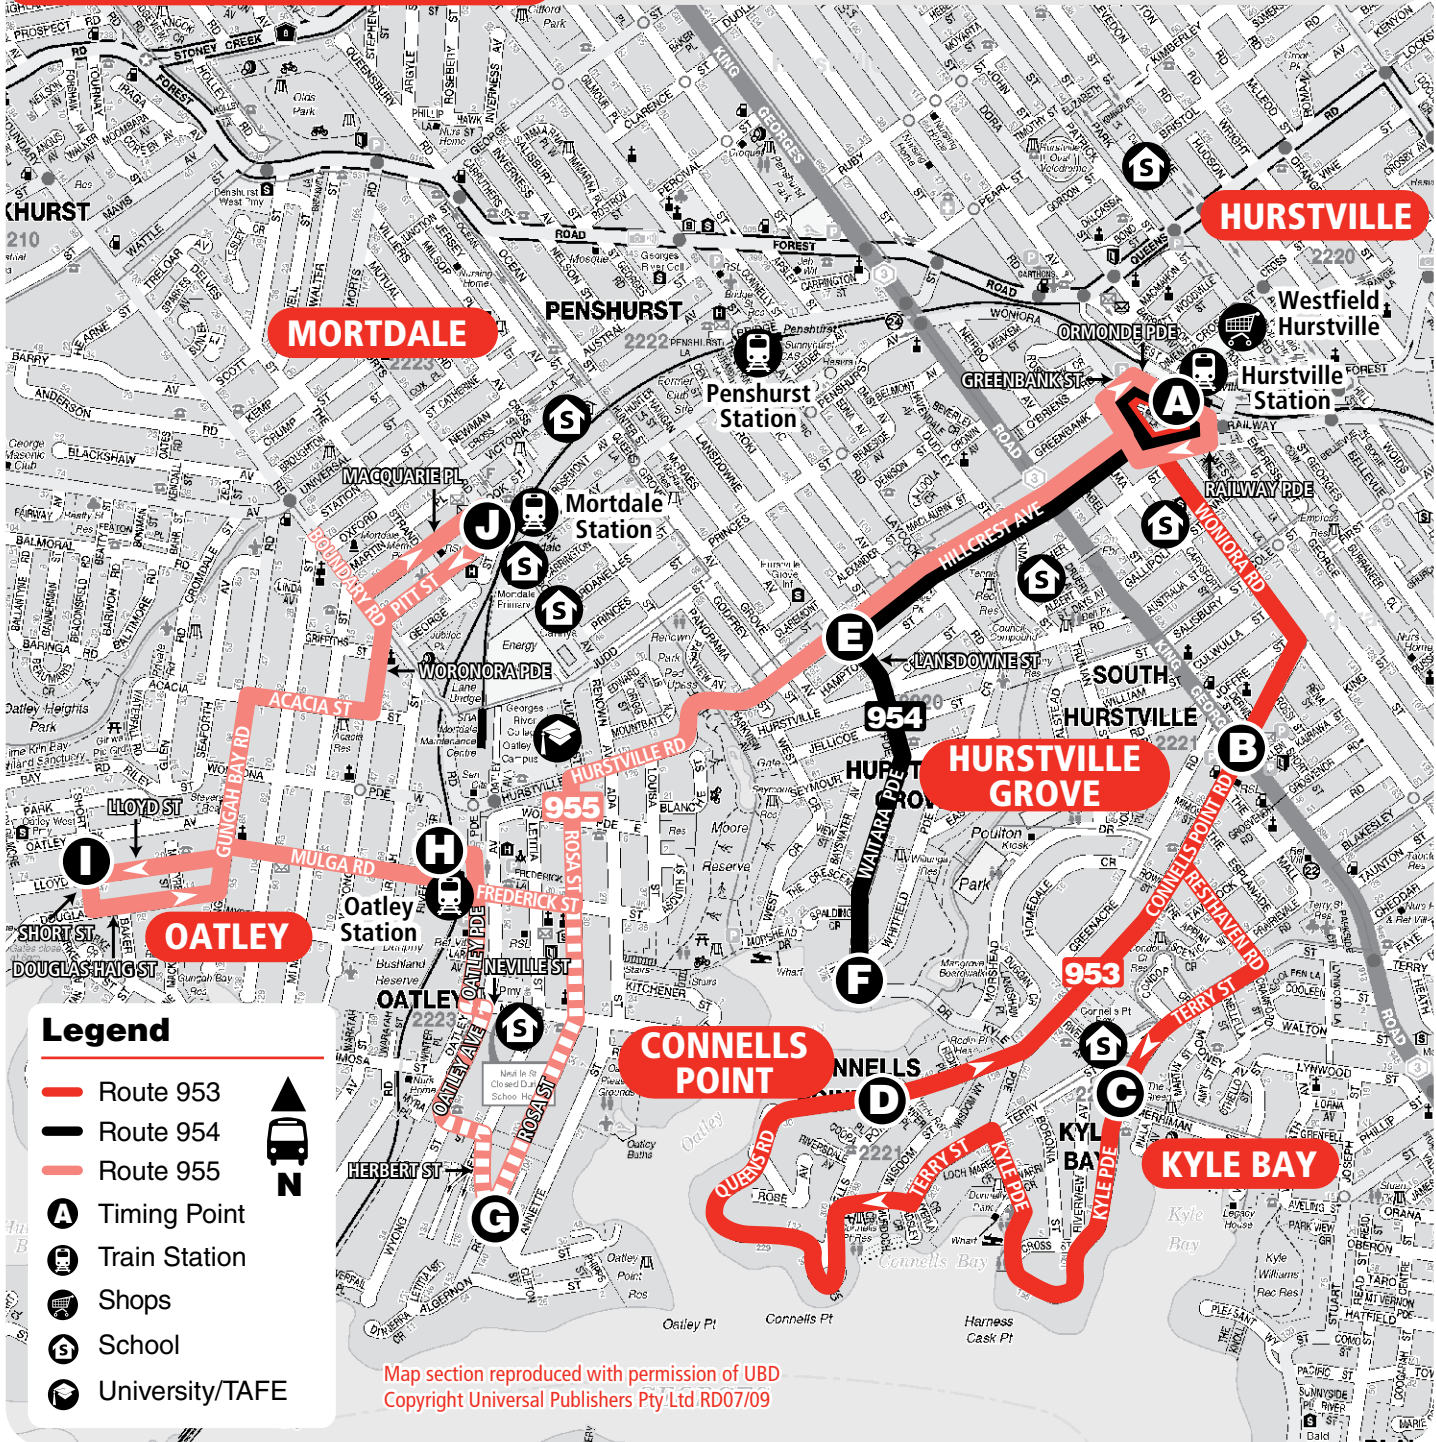

Route 953/954/955

Bus Route Map

Legend

- Route 953
- Route 954
- Route 955
- Timing Point
- Train Station
- Shops
- School
- University/TAFE

Map section reproduced with permission of UBD
Copyright Universal Publishers Pty Ltd RD07/09

Punchbowl Bus Company

General Information

Assistance: Passengers are asked to assist by making the seats in the front rows of buses available for elderly or disabled travellers.

Fares: Please tender the correct fare as change can be limited. Please be ready to pay on entry in order to avoid unnecessary delays.

Children: 16 years and over are required to pay an adult fare, unless travelling to and from school (free school travel), or travelling with current school identification (concession fare applies).

Concession Fares: Concession fare passes must be shown to the driver or the full fare will be charged.

Tickets: Tickets are issued for all fares paid. Please retain tickets until the end of the trip to avoid being asked to pay another fare by an inspector.

School Passes: To obtain a school bus pass, apply at your school. Mutilated or lost passes can be renewed by applying to our office at the depot.

School services: Buses that operate on special routes to and from schools are not shown in this timetable. For information please visit our website www.punchbowlbus.com.au. Adults will be carried on all buses.

Lost property: Enquiries can be made at our bus depot during office hours.

Complaints and compliments: If you wish to comment on the operation of a particular bus or bus driver, please phone or write to our Customer Service Officer.

Punchbowl Bus Company

Bus Routes in the Punchbowl Bus Network

Bus Route	Description
446	Roselands > Earlwood > Bardwell Park > Bexley North > Kogarah
450	Burwood > Strathfield > Lakemba > Roselands > Beverly Hills > Hurstville
939	Bankstown > Greenacre
940	Bankstown > Punchbowl > Riverwood > Narwee > Penshurst > Hurstville
941	Bankstown > Chullora > Greenacre > Punchbowl > Roselands > Narwee > Penshurst > Hurstville
942	Lugarno > Riverwood > Roselands > Wiley Park > Lakemba > Belmore > Campsie
943	Lugarno > Peakhurst > Penshurst > Hurstville
944	Bankstown > Punchbowl > Roselands > Narwee > Riverwood > Peakhurst Heights > Mortdale > Penshurst > Hurstville
945	Bankstown > Riverwood > Mortdale > Penshurst > Hurstville
946	Bankstown > Greenacre > Lakemba > South Belmore > Roselands > Beverly Hills > Hurstville
S14	Punchbowl > Roselands > Lakemba