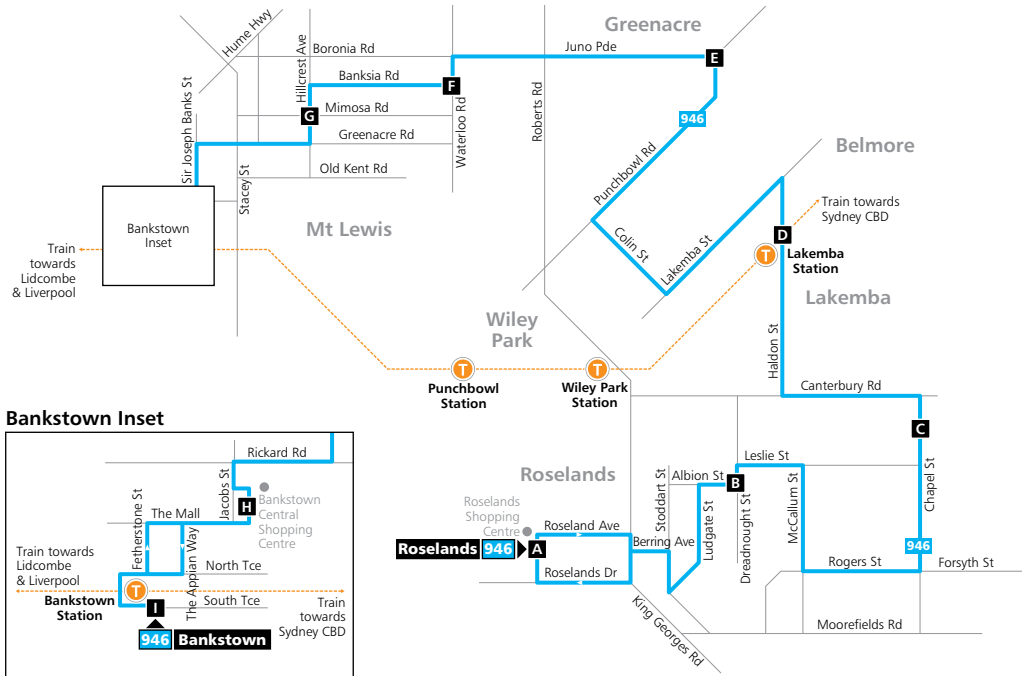

Legend

- Bus route
- 946 Bus route number
- A Timing point
- T Train line/station