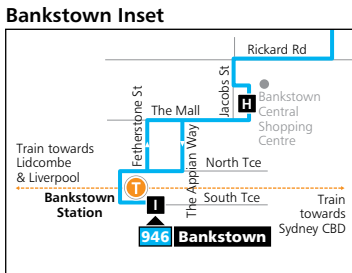

Legend

- Bus route
- 946 Bus route number
- A Timing point
- T Train line/station