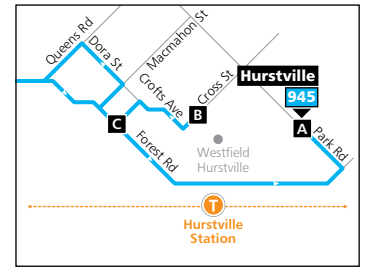

Hurstville Inset

Legend

- Bus route
- 945 Bus route number
- A Timing point
- T Train line/station