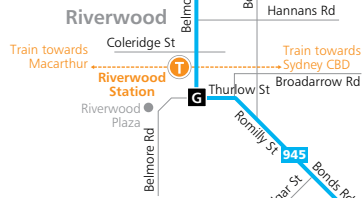

Route 945

Bankstown Inset