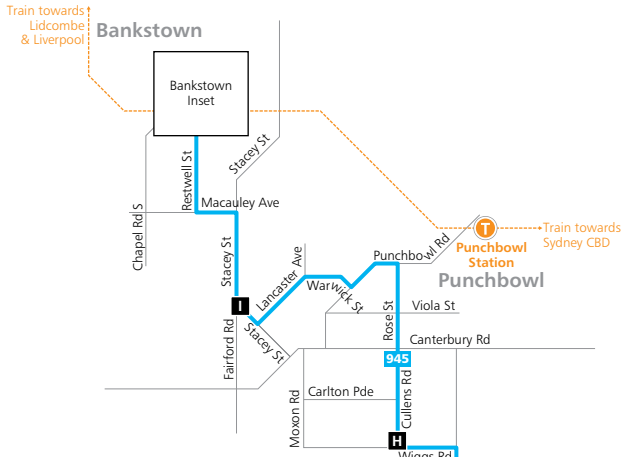

Route 945

Bankstown Inset