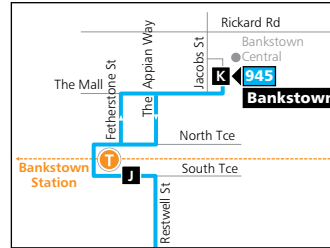

Route 945

Bankstown Inset