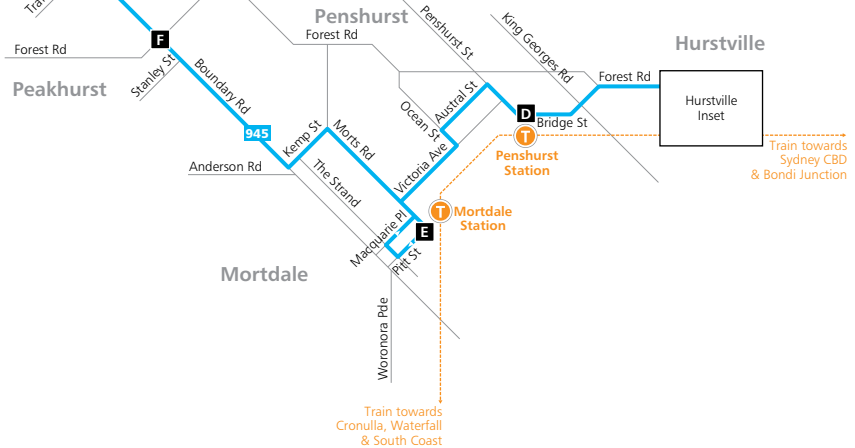

Route 945

Bankstown Inset