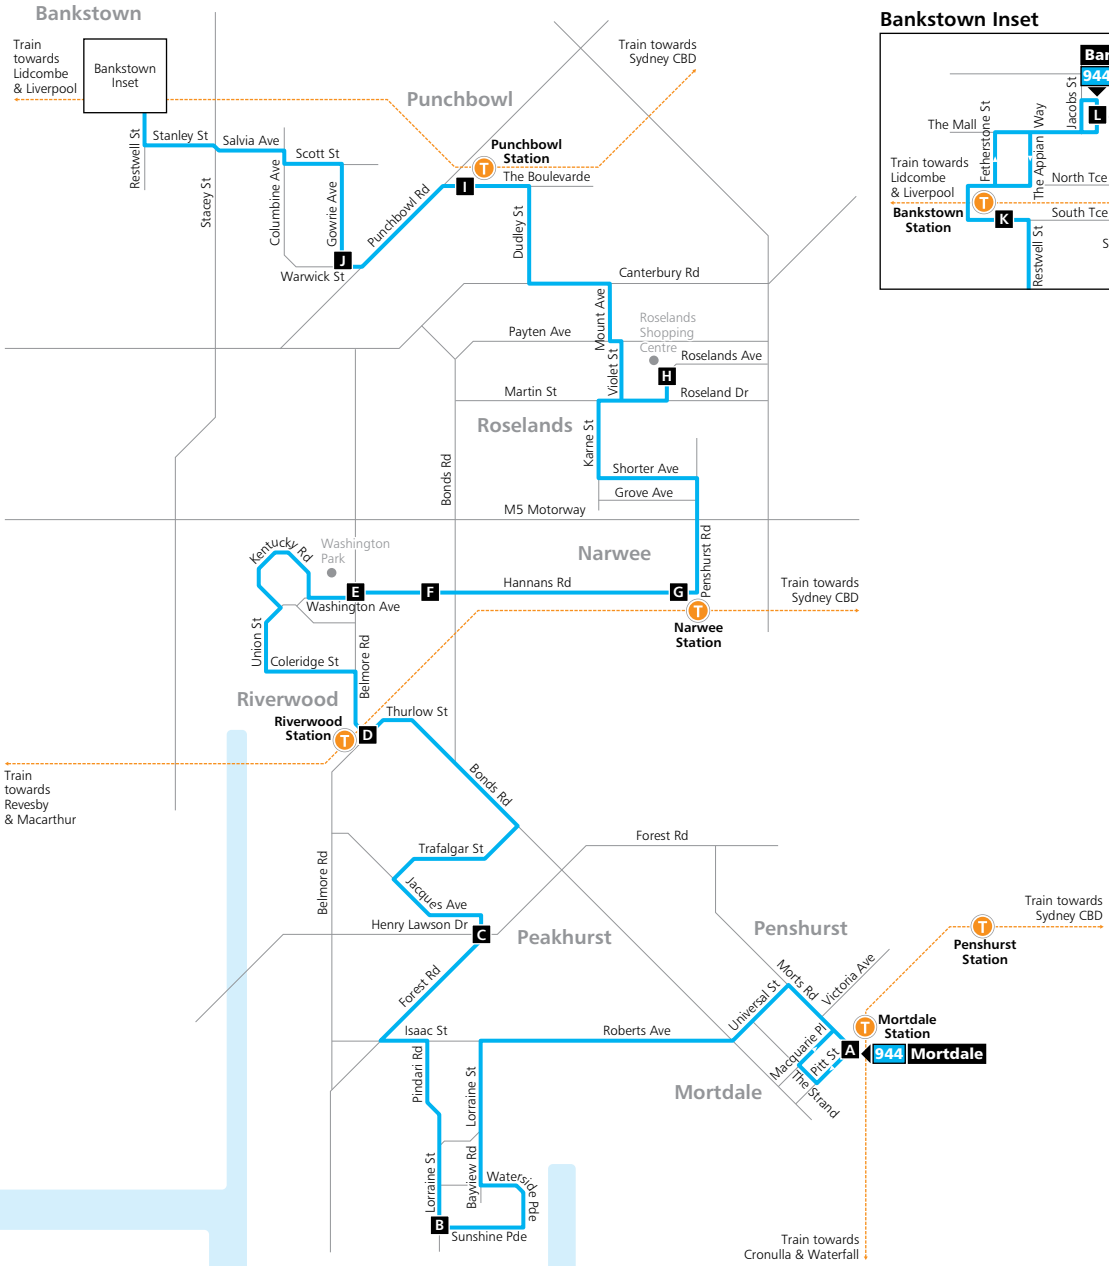

Route 944

Bankstown Inset

Legend

- Bus route
- A Timing point
- 944 Bus route number
- T Train line/station