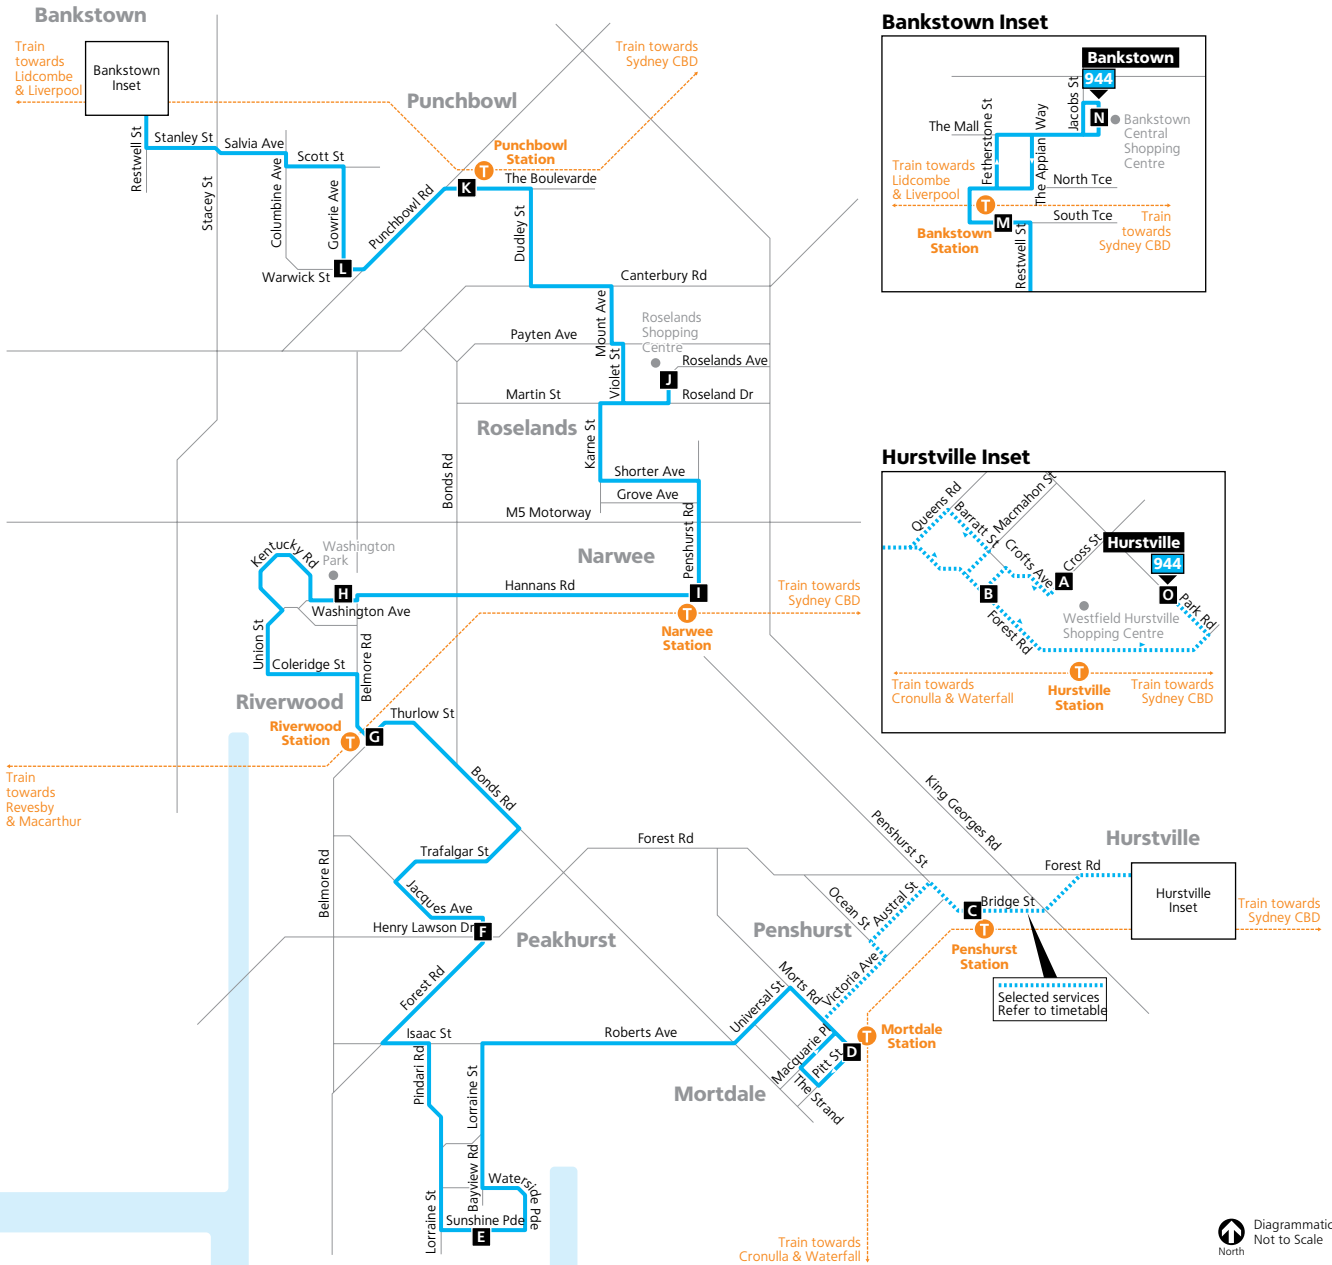

1. **Legend**
2. Bus route
   - Bus route number
   - Timing point
   - Train line/station

Diagrammatic Map
Not to Scale