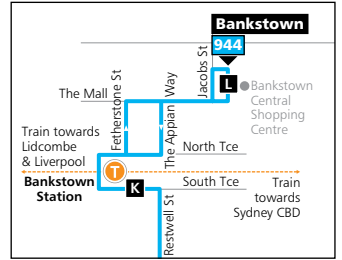

Bankstown Inset

Legend

- Bus route
- A Timing point
- 944 Bus route number
- T Train line/station