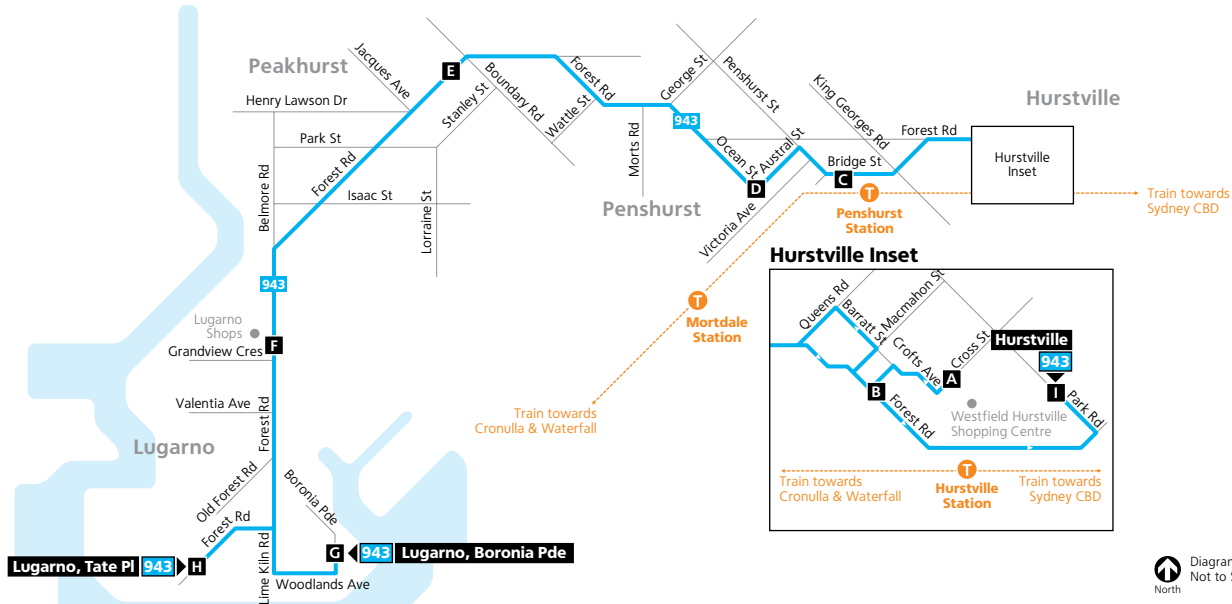

Saturday (continued...)									
map ref	Route Number	943	943	943	943	943	943	943	
G	Lugarno Boronia Parade	13:43	...	14:43	...	15:43	...	17:13	...
H	Lugarno Tate Place	...	14:13	...	15:13	...	16:13	...	18:13
F	Lugarno Shops Forest Road	13:48	14:18	14:48	15:18	15:48	16:18	17:18	18:18
E	Peakhurst Shops Forest Road	13:54	14:24	14:54	15:24	15:54	16:24	17:24	18:24
D	Ocean Street & Austral Street	14:00	14:30	15:00	15:30	16:00	16:30	17:30	18:30
C	Penshurst Station Bridge Street	14:02	14:32	15:02	15:32	16:02	16:32	17:32	18:32
I	Westfield Hurstville	14:08	14:38	15:08	15:38	16:08	16:38	17:38	18:38

Sunday & Public Holidays											
map ref	Route Number	943	943	943	943	943	943	943	943	943	943
G	Lugarno Boronia Parade	...	09:28	...	11:28	...	13:28	...	15:28	...	17:28
H	Lugarno Tate Place	08:28	...	10:28	...	12:28	...	14:28	...	16:28	...
F	Lugarno Shops Forest Road	08:33	09:33	10:33	11:33	12:33	13:33	14:33	15:33	16:33	17:33
E	Peakhurst Shops Forest Road	08:39	09:39	10:39	11:39	12:39	13:39	14:39	15:39	16:39	17:39
D	Ocean Street & Austral Street	08:45	09:45	10:45	11:45	12:45	13:45	14:45	15:45	16:45	17:45
C	Penshurst Station Bridge Street	08:47	09:47	10:47	11:47	12:47	13:47	14:47	15:47	16:47	17:47
I	Westfield Hurstville	08:53	09:53	10:53	11:53	12:53	13:53	14:53	15:53	16:53	17:53

Timing Points

- A** Westfield Hurstville Cross Street
- B** Hurstville Interchange Stand B
- C** Peshurst Station Bridge Street
- D** Ocean Street & Austral Street
- E** Peakhurst Shops Forest Road
- F** Lugarno Shops Forest Road
- G** Lugarno Boronia Parade
- H** Lugarno Tate Place
- I** Westfield Hurstville

Hurstville Station

Train towards Sydney CBD