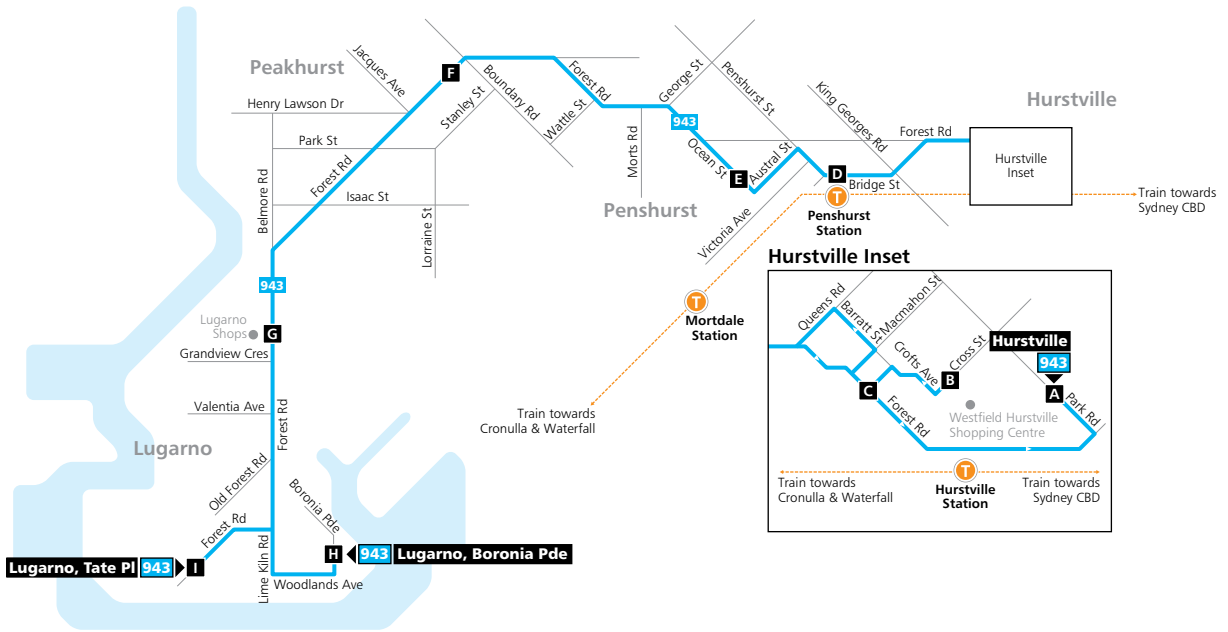

Route 943

Legend

- Bus route
- Bus route number
- Timing point
- Train line/station