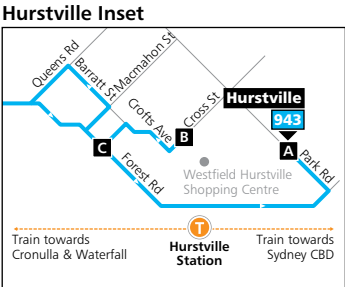

Route 943

Legend

- Bus route
- Bus route number
- Timing point
- Train line/station