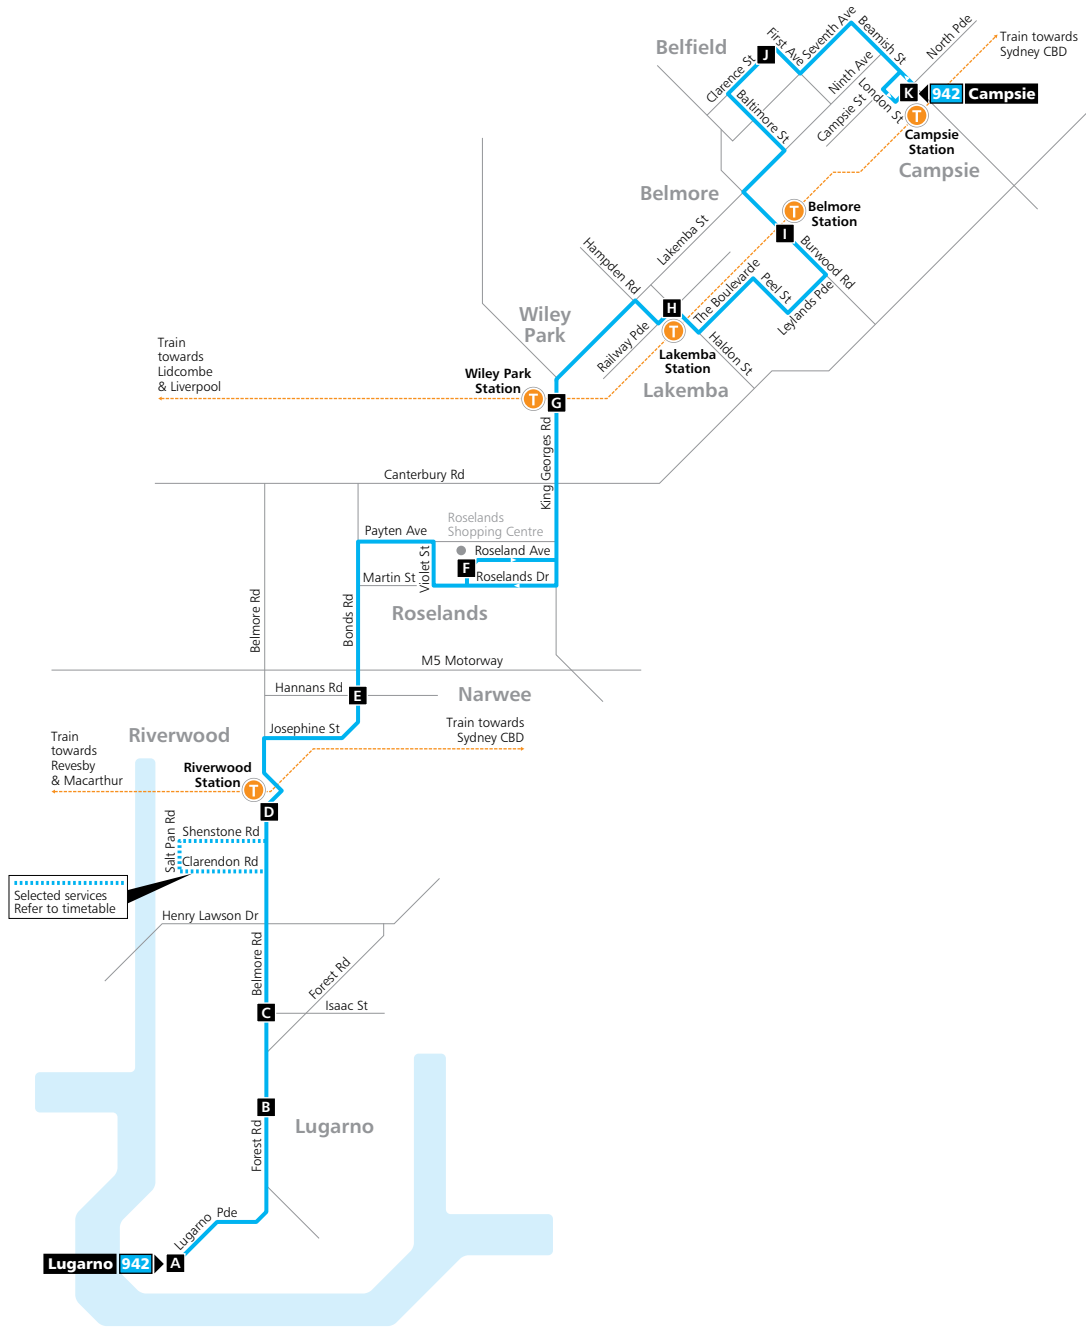

Route 942

Legend

- Bus route
- 942 Bus route number
- **A** Timing point
- **T** Train line/station