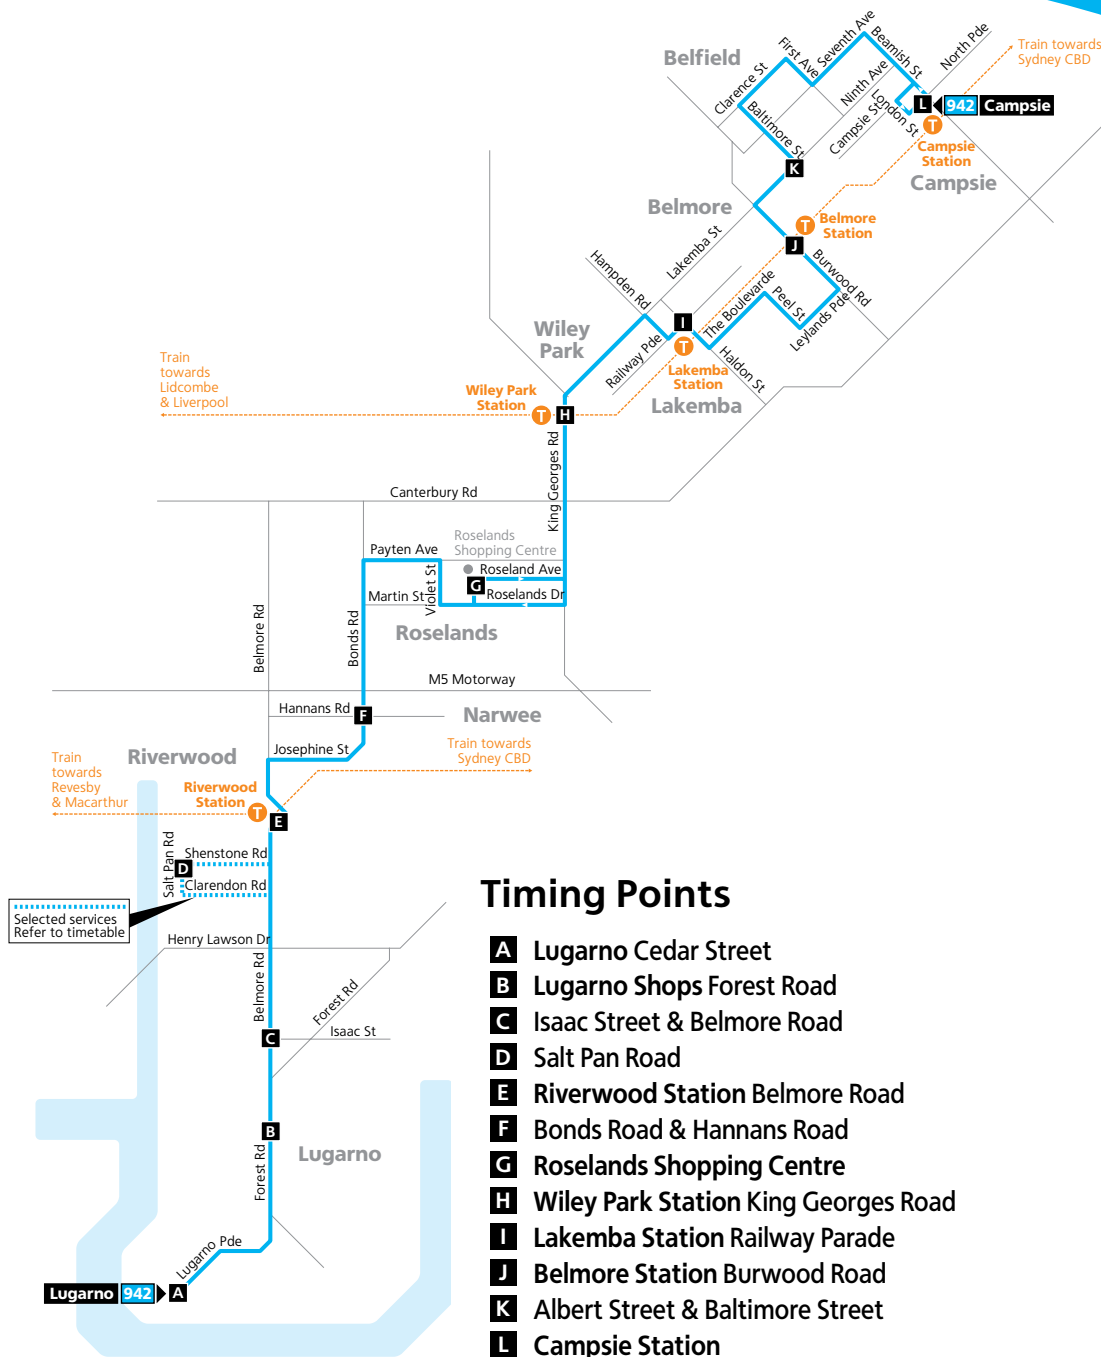

Timing Points

- **A** Lugarno Cedar Street
- **B** Lugarno Shops Forest Road
- **C** Isaac Street & Belmore Road
- **D** Salt Pan Road
- **E** Riverwood Station Belmore Road
- **F** Bonds Road & Hannans Road
- **G** Roselands Shopping Centre
- **H** Wiley Park Station King Georges Road
- **I** Lakemba Station Railway Parade
- **J** Belmore Station Burwood Road
- **K** Albert Street & Baltimore Street
- **L** Campsie Station

Diagrammatic Map
Not to Scale

Legend
— Bus route
942 Bus route number
A Timing point
T Train line/station