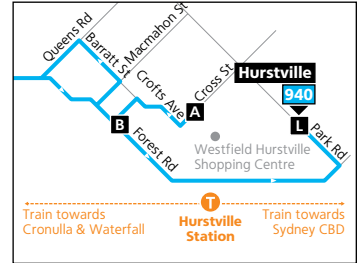

Hurstville Inset

1. **Legend**
2. Bus route
   - Bus route number
   - Timing point
   - Train line/station

Diagrammatic Map
Not to Scale
North