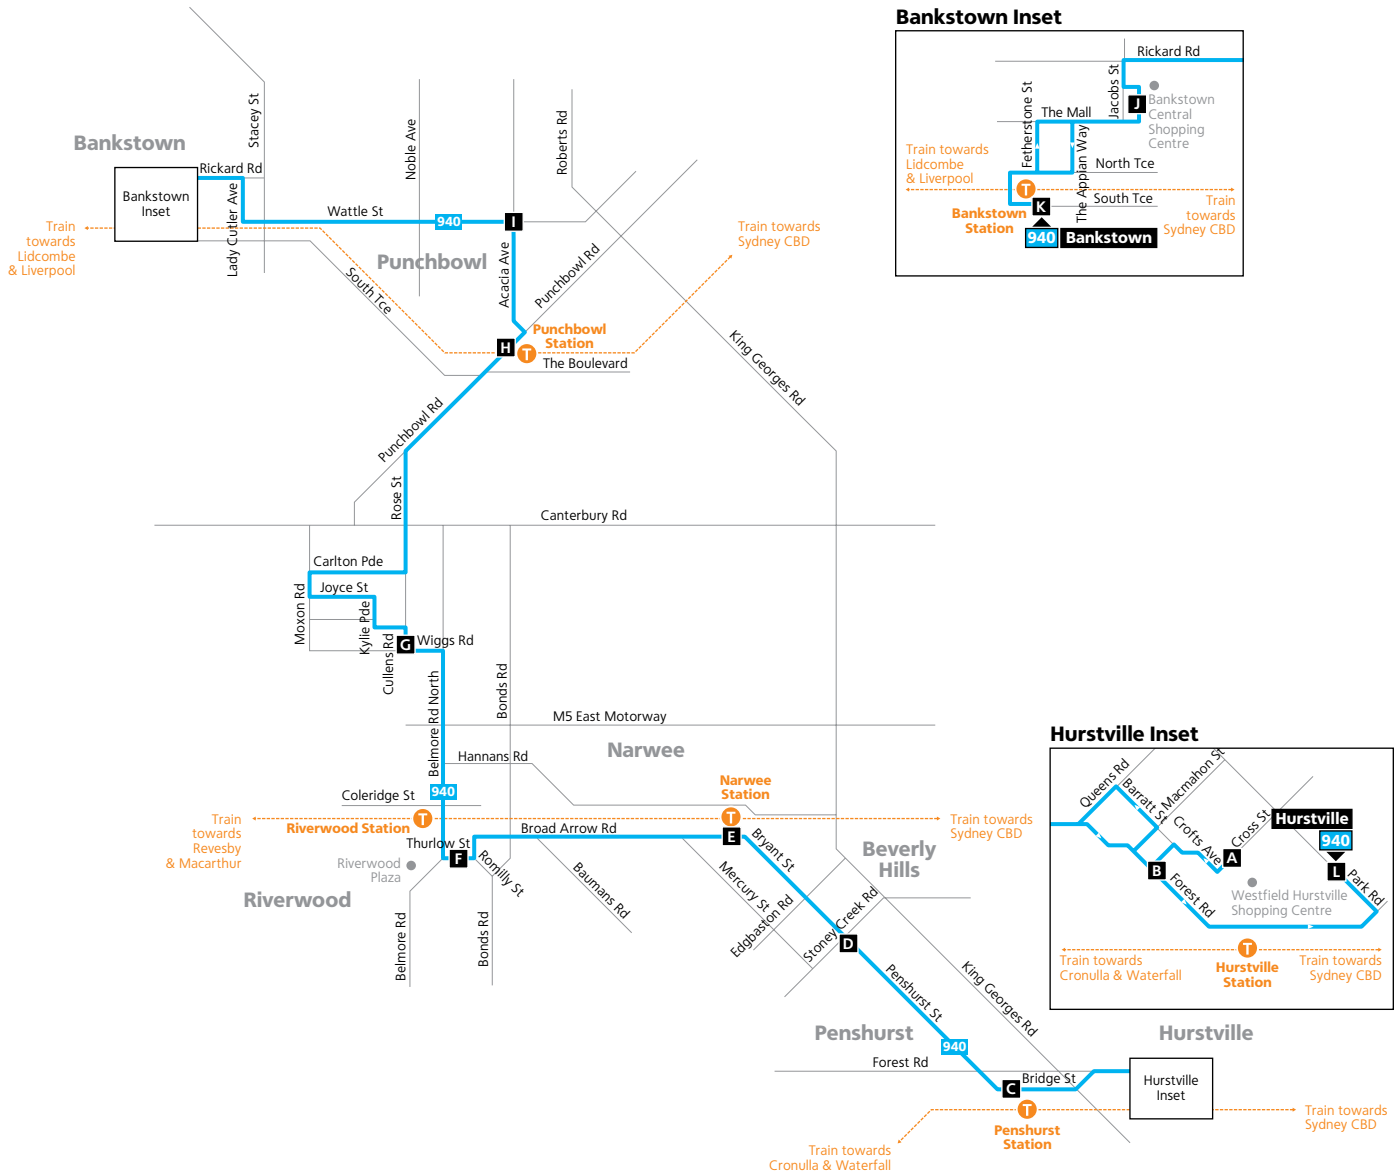

Bankstown Inset

Hurstville Inset

1. **Legend**
2. Bus route
   - Bus route number
   - Timing point
   - Train line/station

Diagrammatic Map
Not to Scale
North