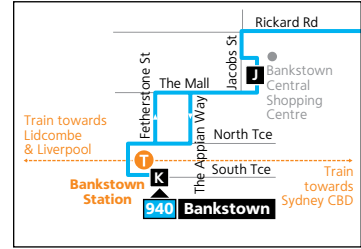

Bankstown Inset