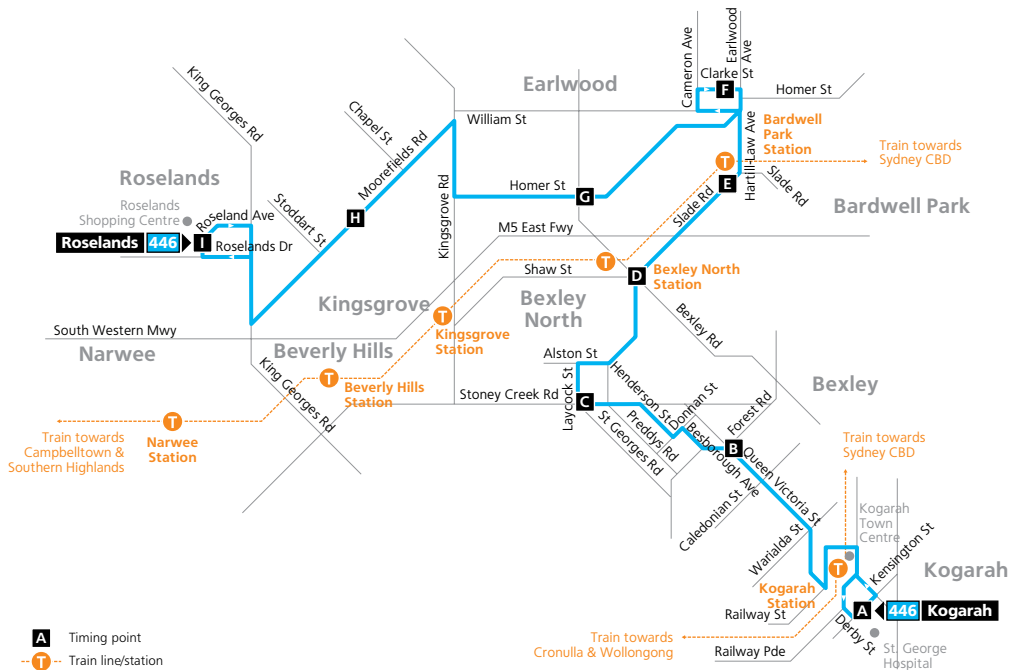

<b>Sunday &amp; Public Holidays</b>										
map ref	Route Number	446	446	446	446	446	446	446	446	446
<b>I</b>	<b>Roselands Shopping Centre</b>	08:30	09:30	10:30	11:30	12:30	13:30	14:30	15:30	16:30
<b>H</b>	Moorefields Road & McCallum Street	08:36	09:36	10:36	11:36	12:36	13:36	14:36	15:36	16:36
<b>G</b>	Bexley Road & Homer Street	08:44	09:44	10:44	11:44	12:44	13:44	14:44	15:44	16:44
<b>F</b>	<b>Earlwood Shops</b> Clarke Street	08:50	09:50	10:50	11:50	12:50	13:50	14:50	15:50	16:50
<b>E</b>	<b>Bardwell Park Station</b> Hartill-Law Avenue	08:52	09:52	10:52	11:52	12:52	13:52	14:52	15:52	16:52
<b>D</b>	<b>Bexley North Station</b> Slade Road	08:56	09:56	10:56	11:56	12:56	13:56	14:56	15:56	16:56
<b>C</b>	Laycock Street & Stoney Creek Road	09:00	10:00	11:00	12:00	13:00	14:00	15:00	16:00	17:00
<b>B</b>	Forest Road & Queen Victoria Street	09:04	10:04	11:04	12:04	13:04	14:04	15:04	16:04	17:04
<b>A</b>	<b>St George Hospital</b> Kensington Street	09:12	10:12	11:12	12:12	13:12	14:12	15:12	16:12	17:12

## Timing Points

- A** St George Hospital Kensington Street
- B** Forest Road & Queen Victoria Street
- C** Laycock Street & Stoney Creek Road
- D** Bexley North Station Slade Road
- E** Bardwell Park Station Hartill-Law Avenue
- F** Earlwood Shops Clarke Street
- G** Bexley Road & Homer Street
- H** Moorefields Road & McCallum Street
- I** Roselands Shopping Centre