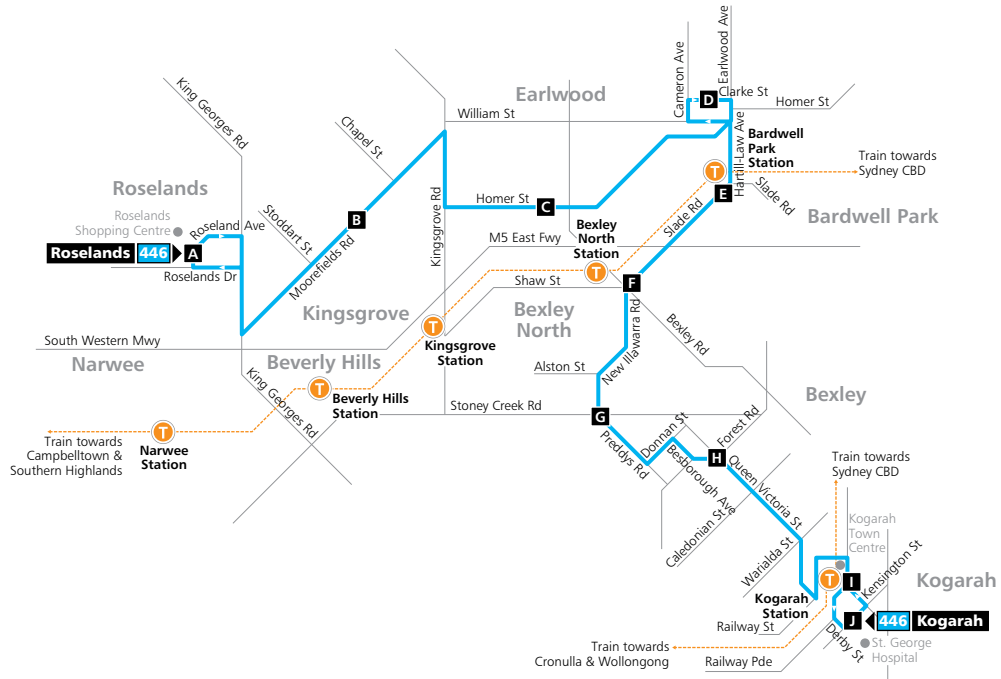

Route 446

Legend

- Bus route
- Bus route number
- Timing point
- Train line/station