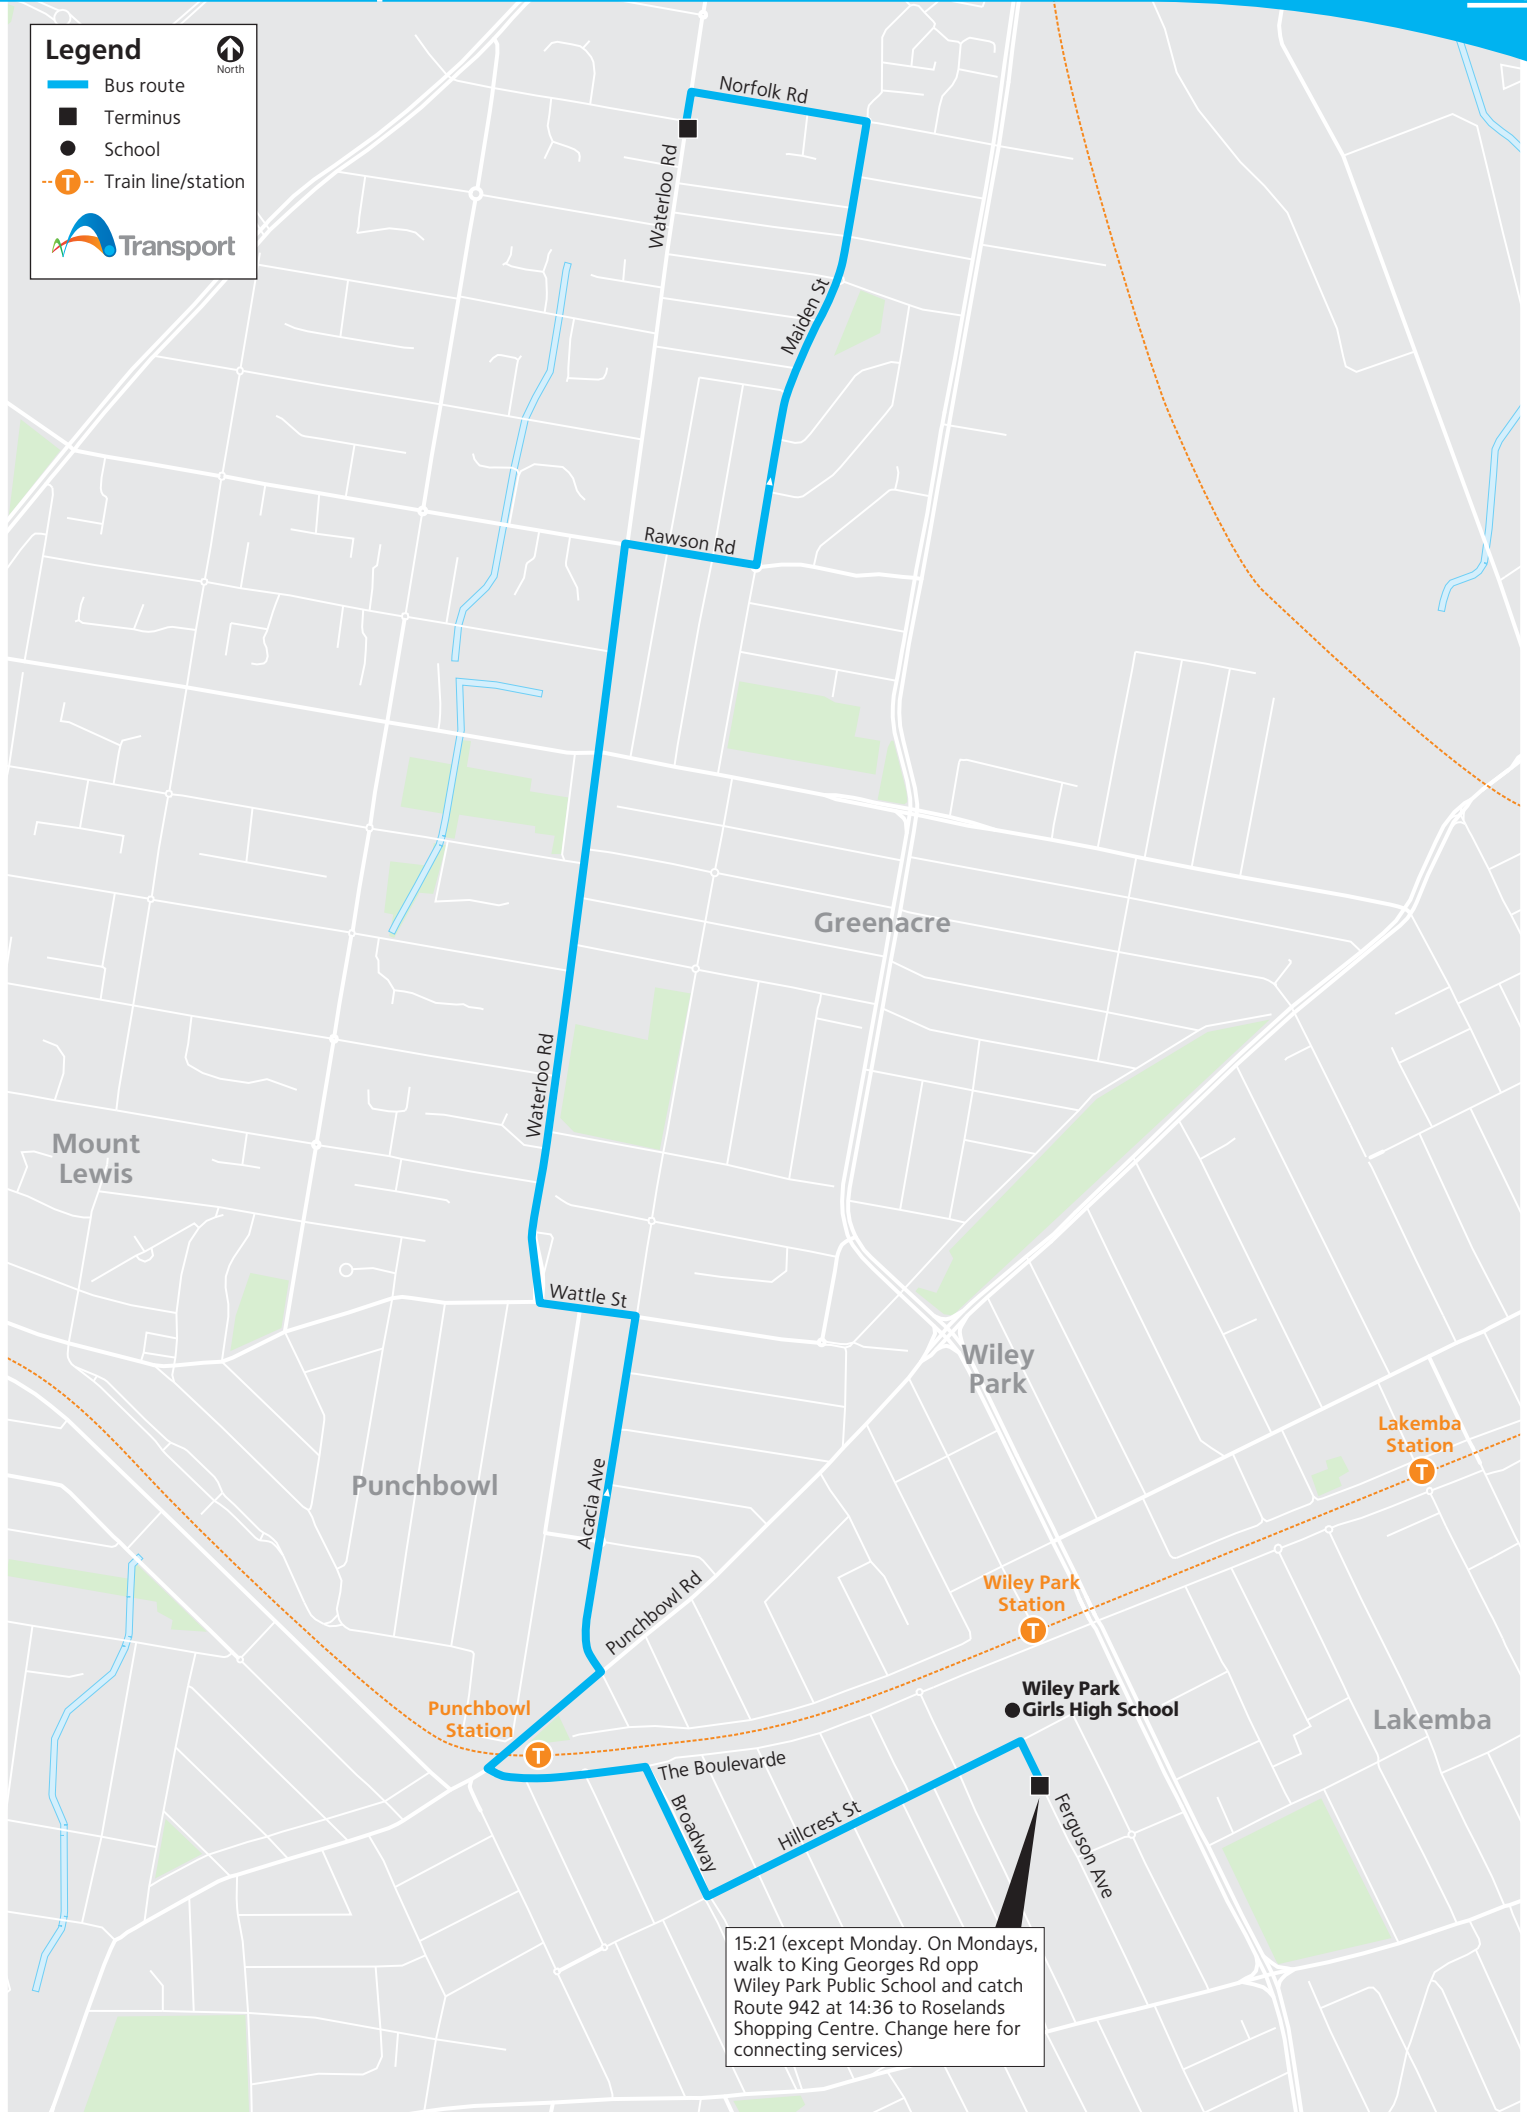

**Legend**

- Bus route
- Terminus
- School
- Train line/station

15:21 (except Monday. On Mondays, walk to King Georges Rd opp Wiley Park Public School and catch Route 942 at 14:36 to Roselands Shopping Centre. Change here for connecting services)