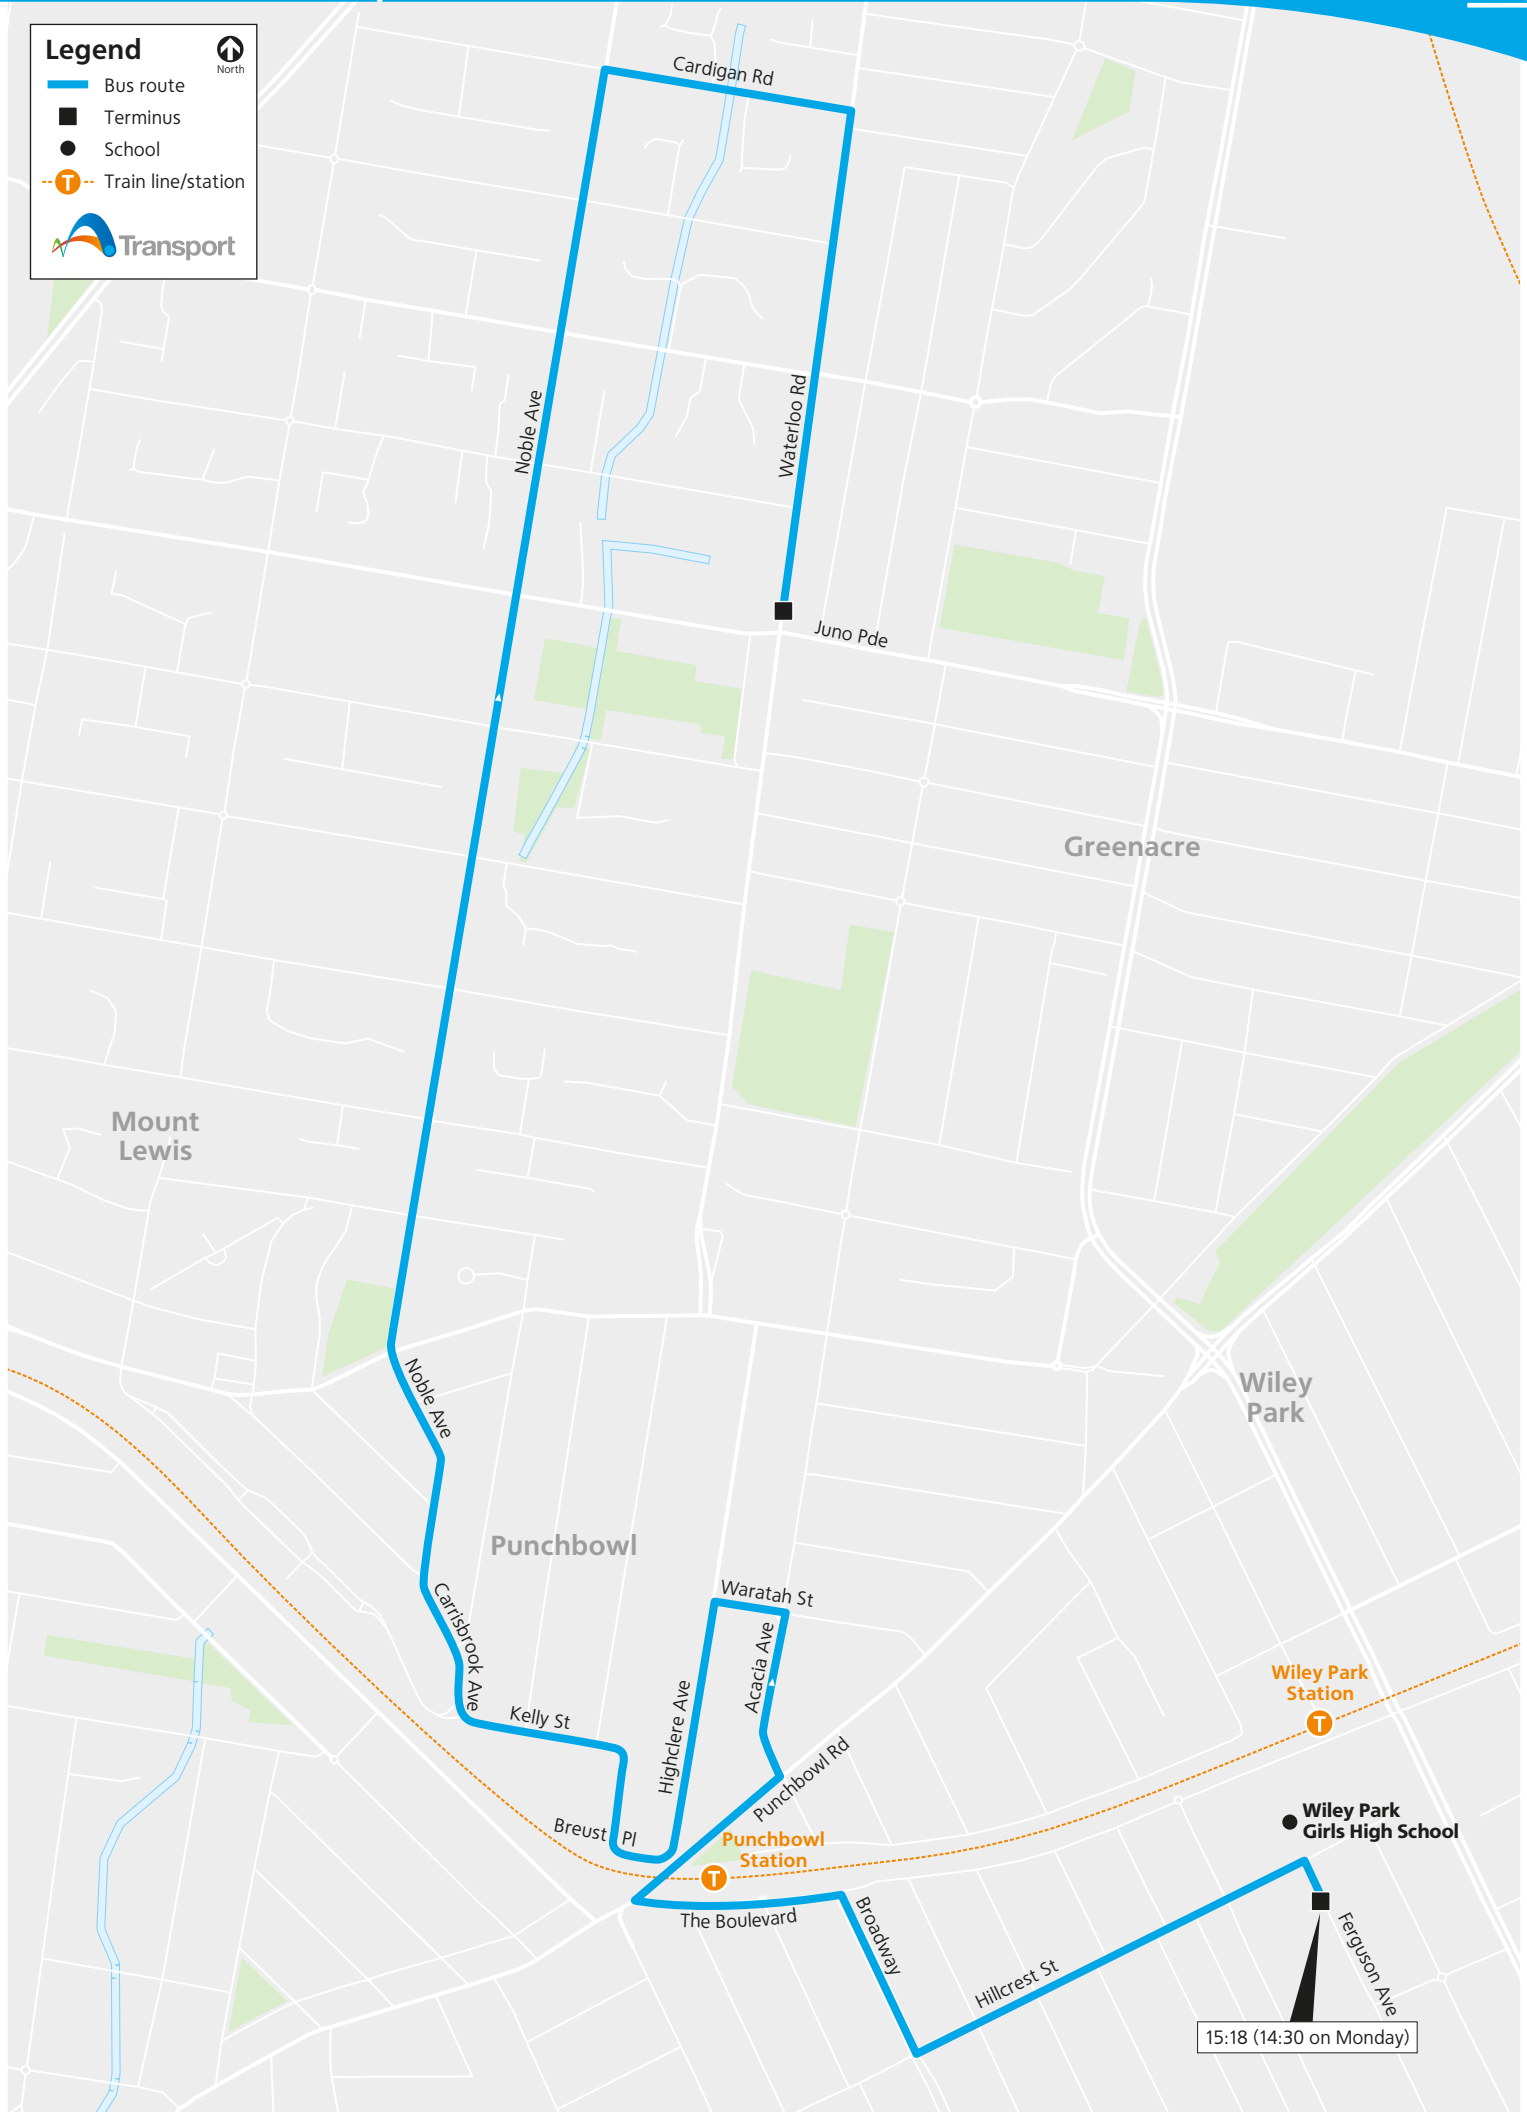

Legend

- Bus route
- Terminus
- School
- Train line/station

15:18 (14:30 on Monday)