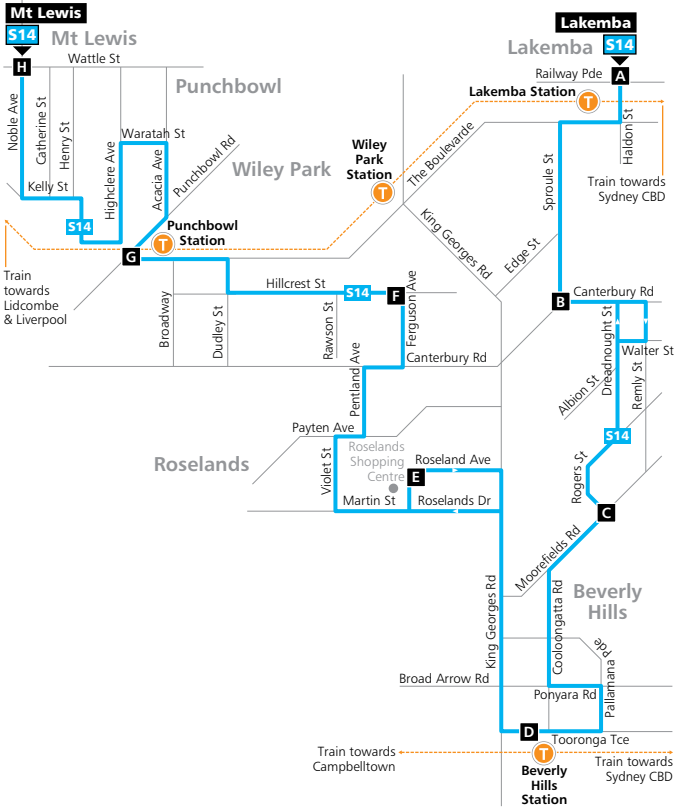

# Route S14

## Lakemba to Mt Lewis

servicing Beverly Hills, Roselands & Punchbowl

### Legend

- Bus route
- Bus route number
- Timing point
- Train line/station

Diagrammatic Map  
Not to Scale

[transportnsw.info](http://transportnsw.info)

<b>Monday to Friday</b>			
<small>map ref</small>	<b>Route Number</b>	<b>S14</b>	<b>S14</b>
<b>A</b>	Haldon St at Railway Pde, <b>Lakemba</b>	09:40	12:00
<b>B</b>	Sproule St before Canterbury Rd	09:43	12:03
<b>C</b>	Rogers St at Moorefields Rd	09:47	12:07
<b>D</b>	<b>Beverly Hills Station</b> , Tooronga Tce	09:54	12:14
<b>E</b>	<b>Roselands Shopping Centre</b> , Roseland Ave	10:00	12:20
<b>F</b>	Ferguson Ave before Hillcrest St	10:05	12:25
<b>G</b>	<b>Punchbowl Station</b> , The Boulevard	10:09	12:29
<b>H</b>	Noble Ave opp Juliette Ave, <b>Mt Lewis</b>	10:15	12:35

## Mt Lewis to Lakemba

<b>Monday to Friday</b>			
<small>map ref</small>	<b>Route Number</b>	<b>S14</b>	<b>S14</b>
<b>H</b>	Noble Ave opp Juliette Ave, <b>Mt Lewis</b>	10:20	12:40
<b>G</b>	<b>Punchbowl Station</b> , The Boulevard	10:26	12:46
<b>F</b>	Ferguson Ave after Hillcrest St	10:30	12:50
<b>E</b>	<b>Roselands Shopping Centre</b> , Roseland Ave	10:35	12:55
<b>D</b>	<b>Beverly Hills Station</b> , Tooronga Tce	10:41	13:01
<b>C</b>	Rogers St after Moorefields Rd	10:48	13:08
<b>B</b>	Sproule St after Canterbury Rd	10:52	13:12
<b>A</b>	<b>Lakemba Station</b> , Railway Pde	10:55	13:15