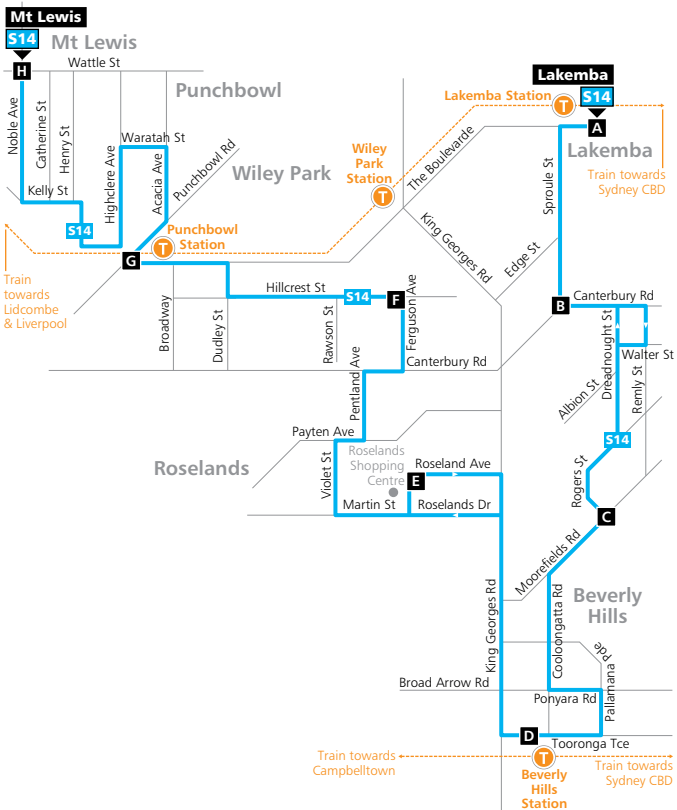

# Route S14

## Lakemba to Mt Lewis

servicing Beverly Hills, Roselands & Punchbowl

### Legend

- Bus route
- Bus route number
- Timing point
- Train line/station

Diagrammatic Map  
Not to Scale

[transportnsw.info](http://transportnsw.info)

Monday to Friday			
map ref	Route Number	S14	S14
<b>A</b>	Lakemba Station, Railway Pde	09:40	12:00
<b>B</b>	Sproule St before Canterbury Rd	09:43	12:03
<b>C</b>	Rogers St at Moorefields Rd	09:47	12:07
<b>D</b>	Beverly Hills Station, Tooronga Tce	09:54	12:14
<b>E</b>	Roselands Shopping Centre, Roseland Ave	10:00	12:20
<b>F</b>	Ferguson Ave before Hillcrest St	10:05	12:25
<b>G</b>	Punchbowl Station, The Boulevard	10:09	12:29
<b>H</b>	Noble Ave opp Juliette Ave, Mt Lewis	10:15	12:35

## Mt Lewis to Lakemba

Monday to Friday			
map ref	Route Number	S14	S14
<b>H</b>	Noble Ave opp Juliette Ave, Mt Lewis	10:20	12:40
<b>G</b>	Punchbowl Station, The Boulevard	10:26	12:46
<b>F</b>	Ferguson Ave after Hillcrest St	10:30	12:50
<b>E</b>	Roselands Shopping Centre, Roseland Ave	10:35	12:55
<b>D</b>	Beverly Hills Station, Tooronga Tce	10:41	13:01
<b>C</b>	Rogers St after Moorefields Rd	10:48	13:08
<b>B</b>	Sproule St after Canterbury Rd	10:52	13:12
<b>A</b>	Lakemba Station, Railway Pde	10:55	13:15