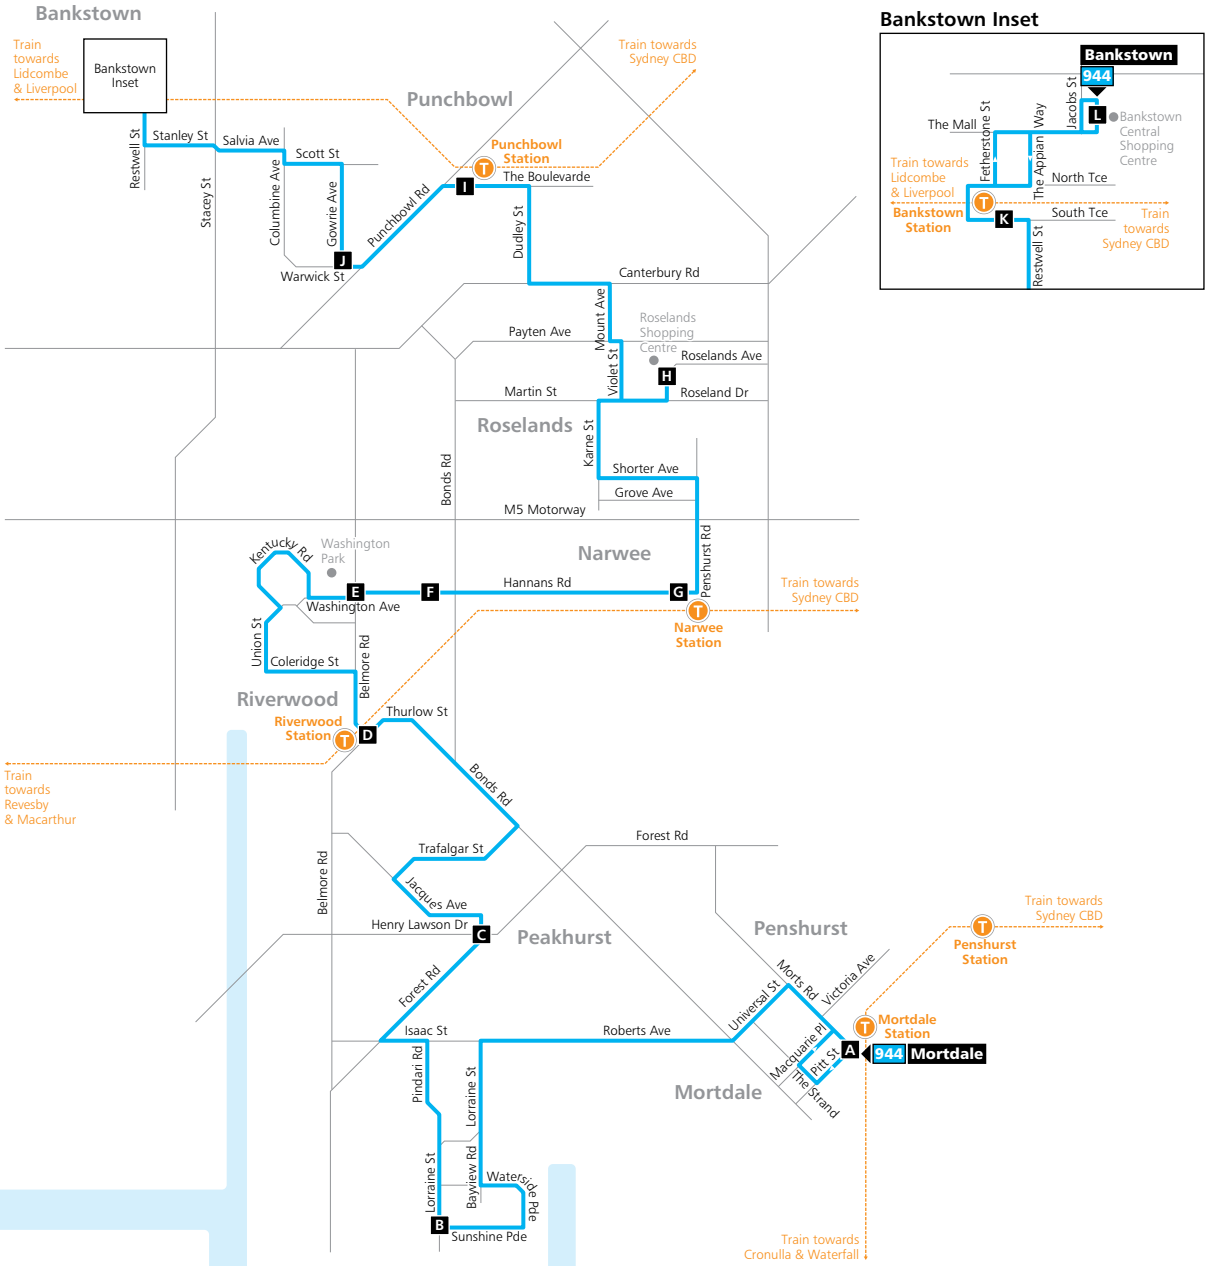

Route 944

Bankstown Inset