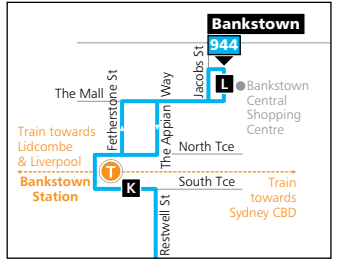

Legend

- Bus route
- 944 Bus route number
- A Timing point
- T Train line/station