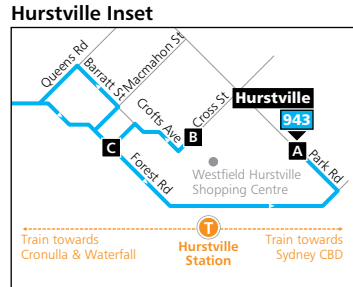

Legend

- Bus route
- Bus route number
- Timing point
- Train line/station