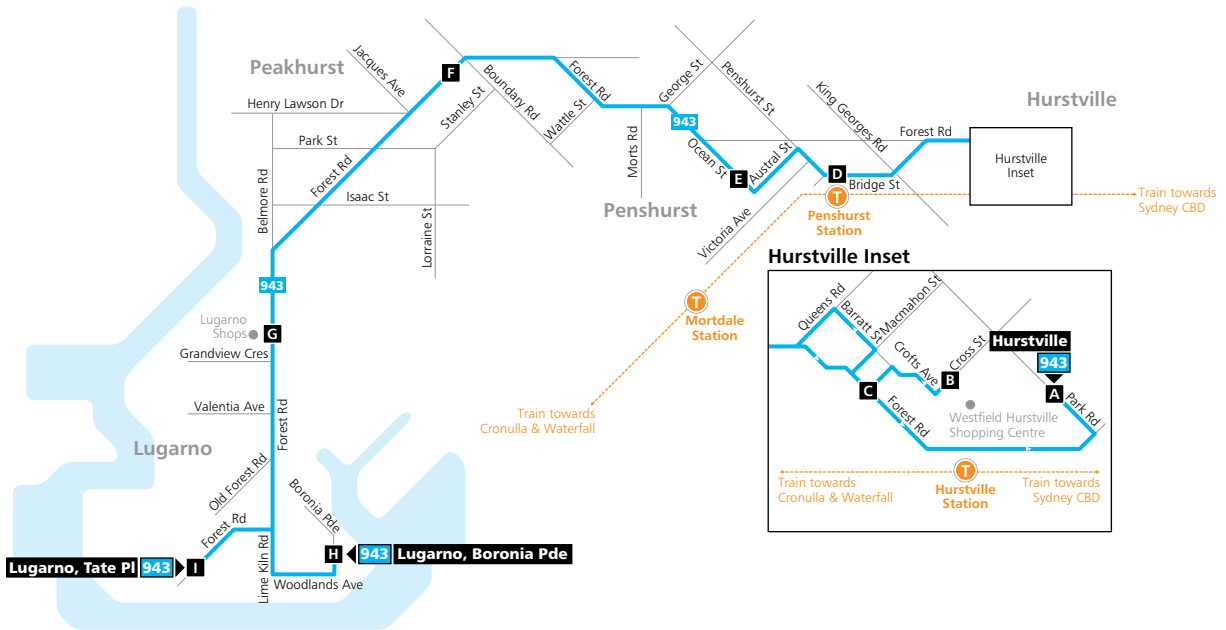

Legend

- Bus route
- Bus route number
- Timing point
- Train line/station