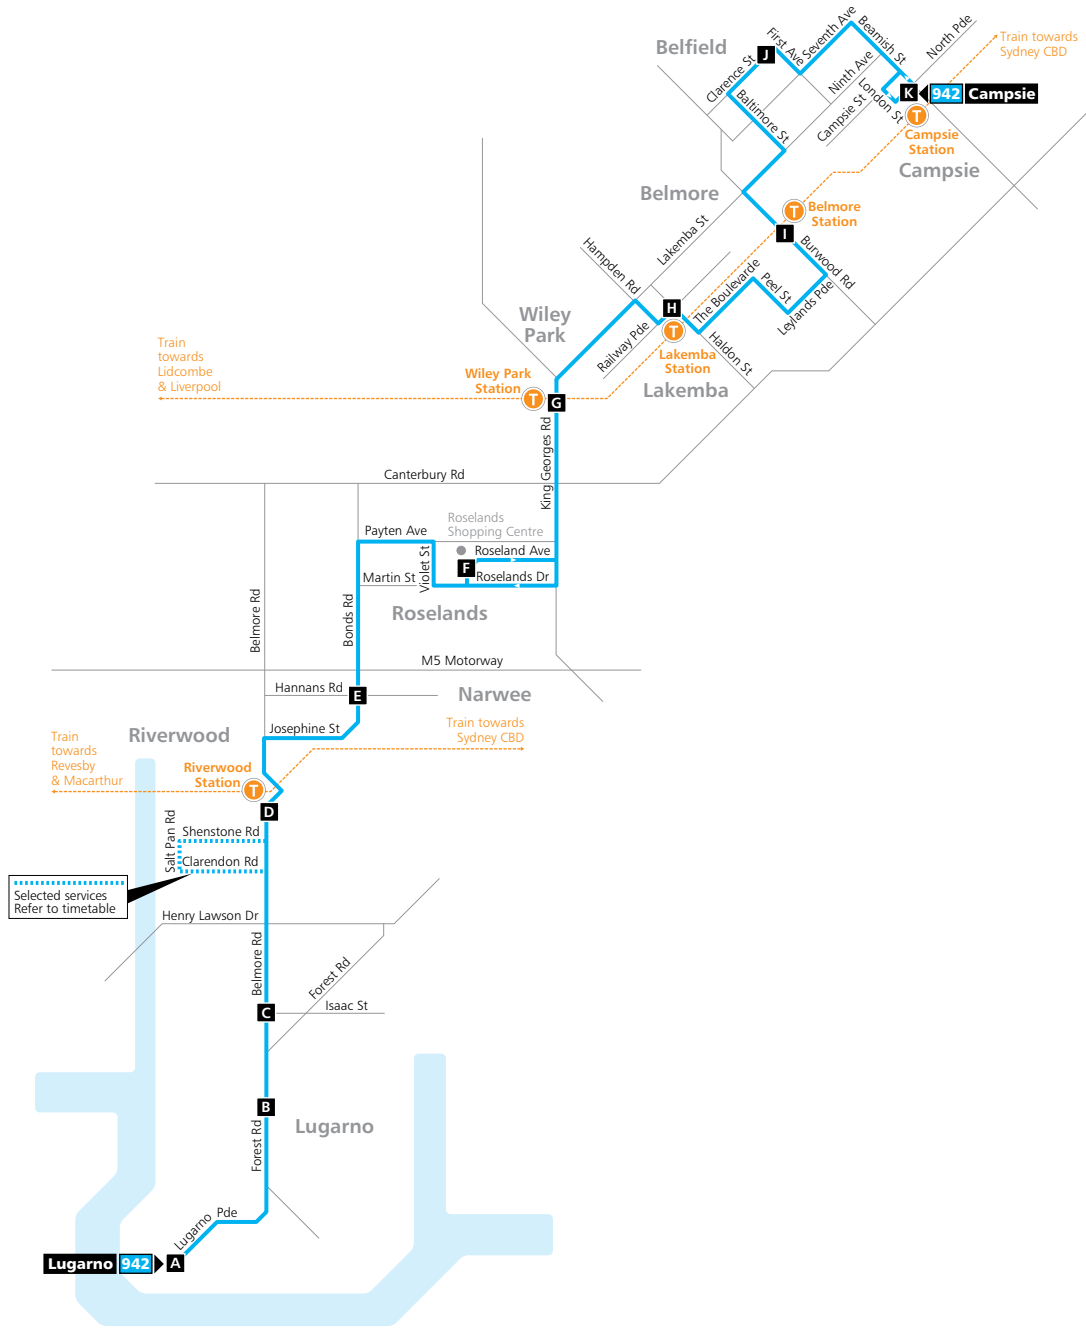

Route 942

Train towards Lidcombe & Liverpool

Train towards Sydney CBD

Train towards Revesby & Macarthur

Train towards Sydney CBD

Selected services Refer to timetable

Legend

- Bus route
- 942 Bus route number
- **A** Timing point
- **T** Train line/station