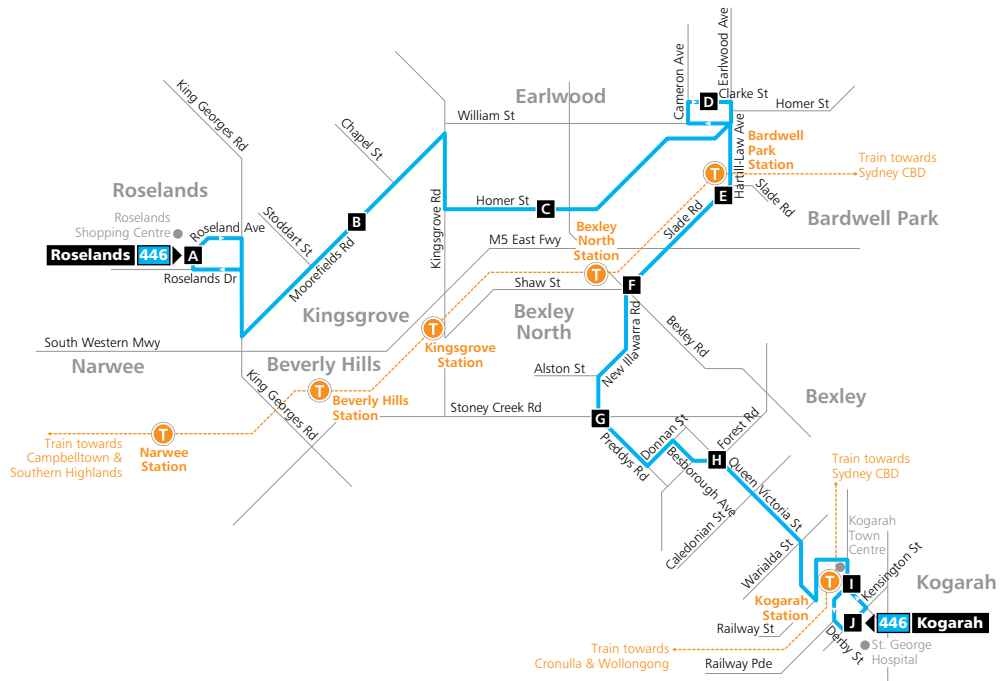

Route 446

Legend

- Bus route
- A Timing point
- 446 Bus route number
- T Train line/station