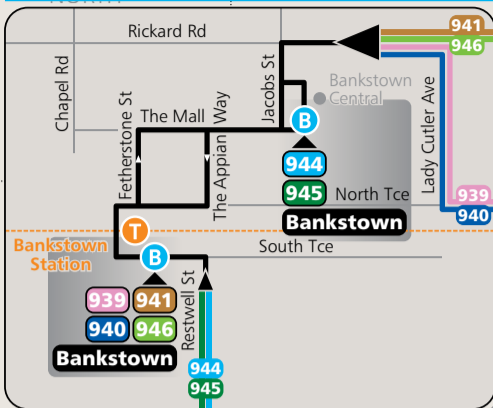

# Hurstville, Roselands, Bankstown and Strathfield bus network map

## Bankstown Inset

## Roselands Inset

### Key

- Bus route
- ..... Occasional journey
- T--- Train line/station
- 944 Bus route number
- B Bus terminus