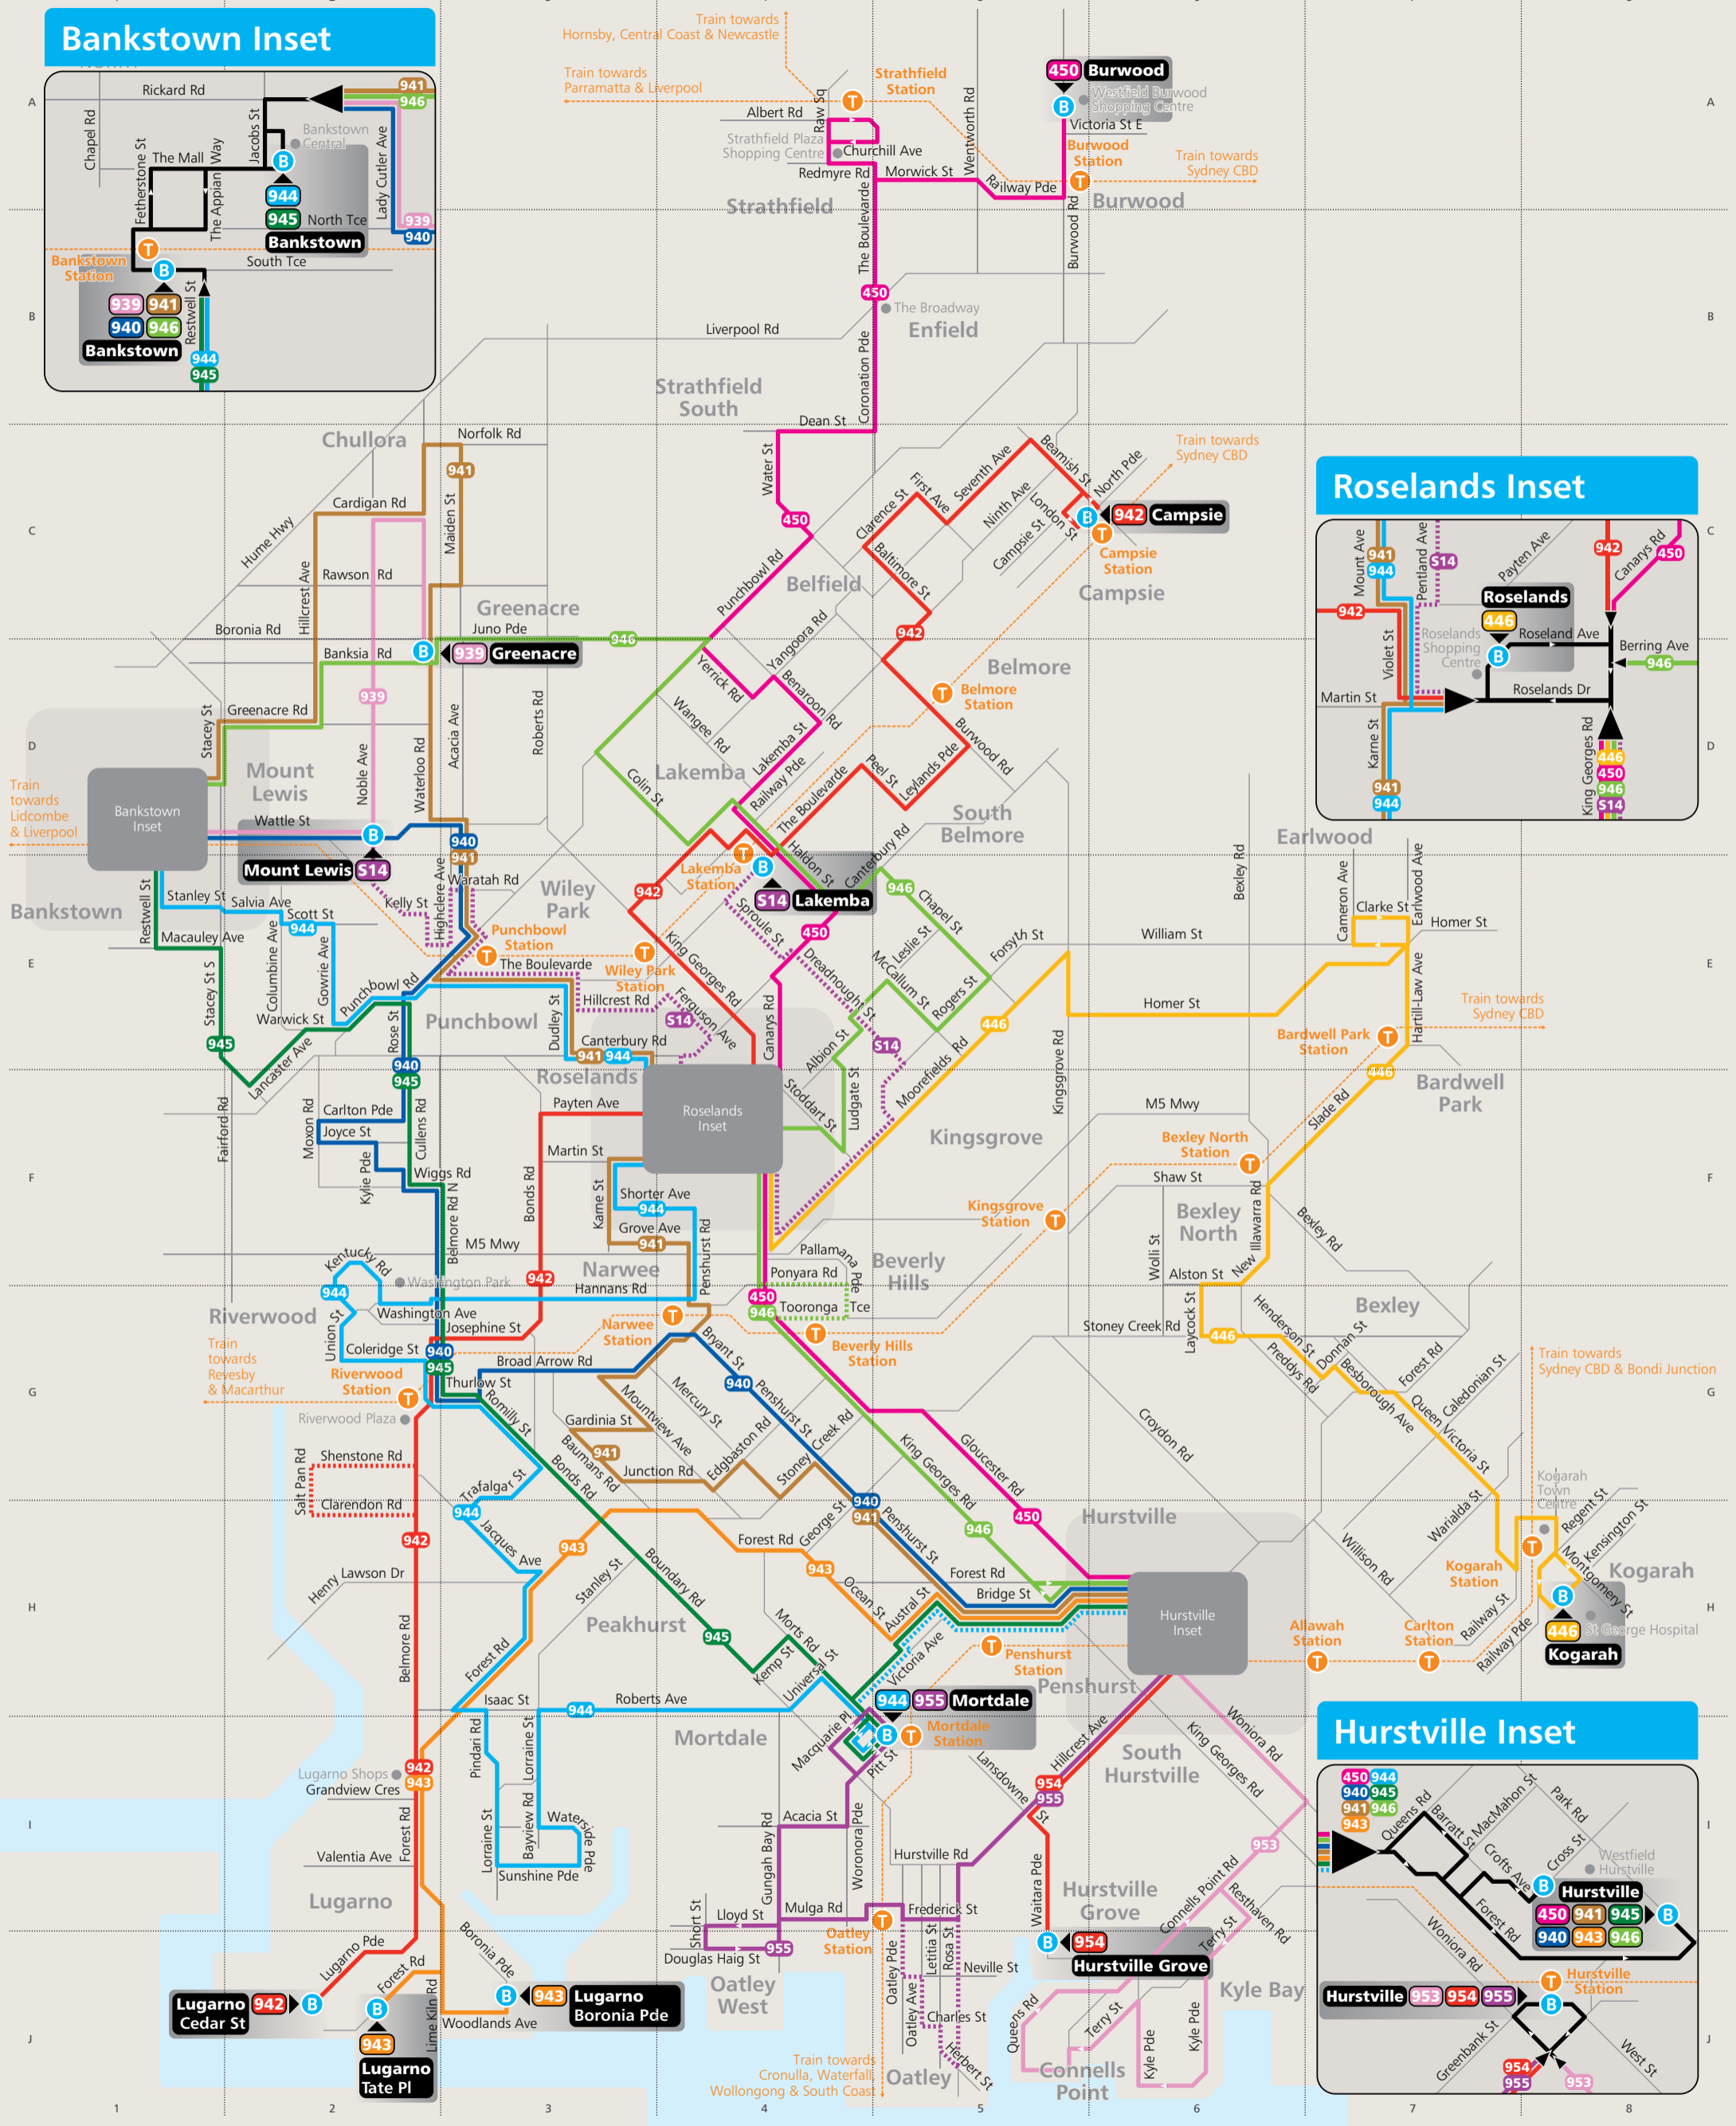

# Hurstville, Roselands, Bankstown and Strathfield bus network map

## Bankstown Inset

## Roselands Inset

### Key

- Bus route
- ..... Occasional journey
- T--- Train line/station
- 944 Bus route number
- B Bus terminus