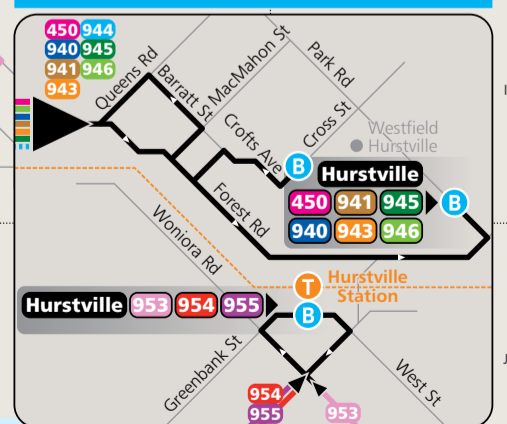

# Hurstville, Roselands, Bankstown and Strathfield bus network map

## Bankstown Inset

## Hurstville Inset

### Key

- Bus route
- ..... Occasional journey
- T--- Train line/station
- 944 Bus route number
- B Bus terminus