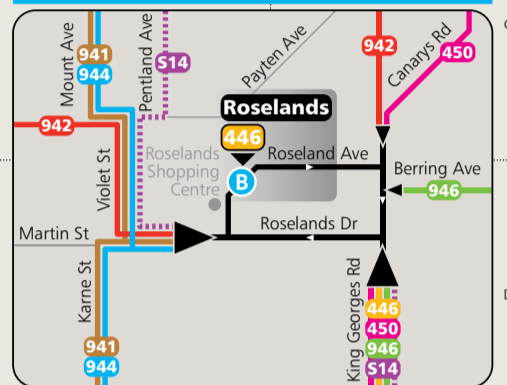

# Hurstville, Roselands, Bankstown and Strathfield bus network map

## Bankstown Inset

## Roselands Inset

### Key

- Bus route
- ..... Occasional journey
- T--- Train line/station
- 944 Bus route number
- B Bus terminus