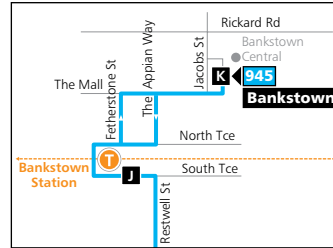

Route 945

Bankstown Inset

Hurstville Inset

Legend

- Bus route
- 945 Bus route number
- A Timing point
- T Train line/station

Diagrammatic Map
North
Not to Scale