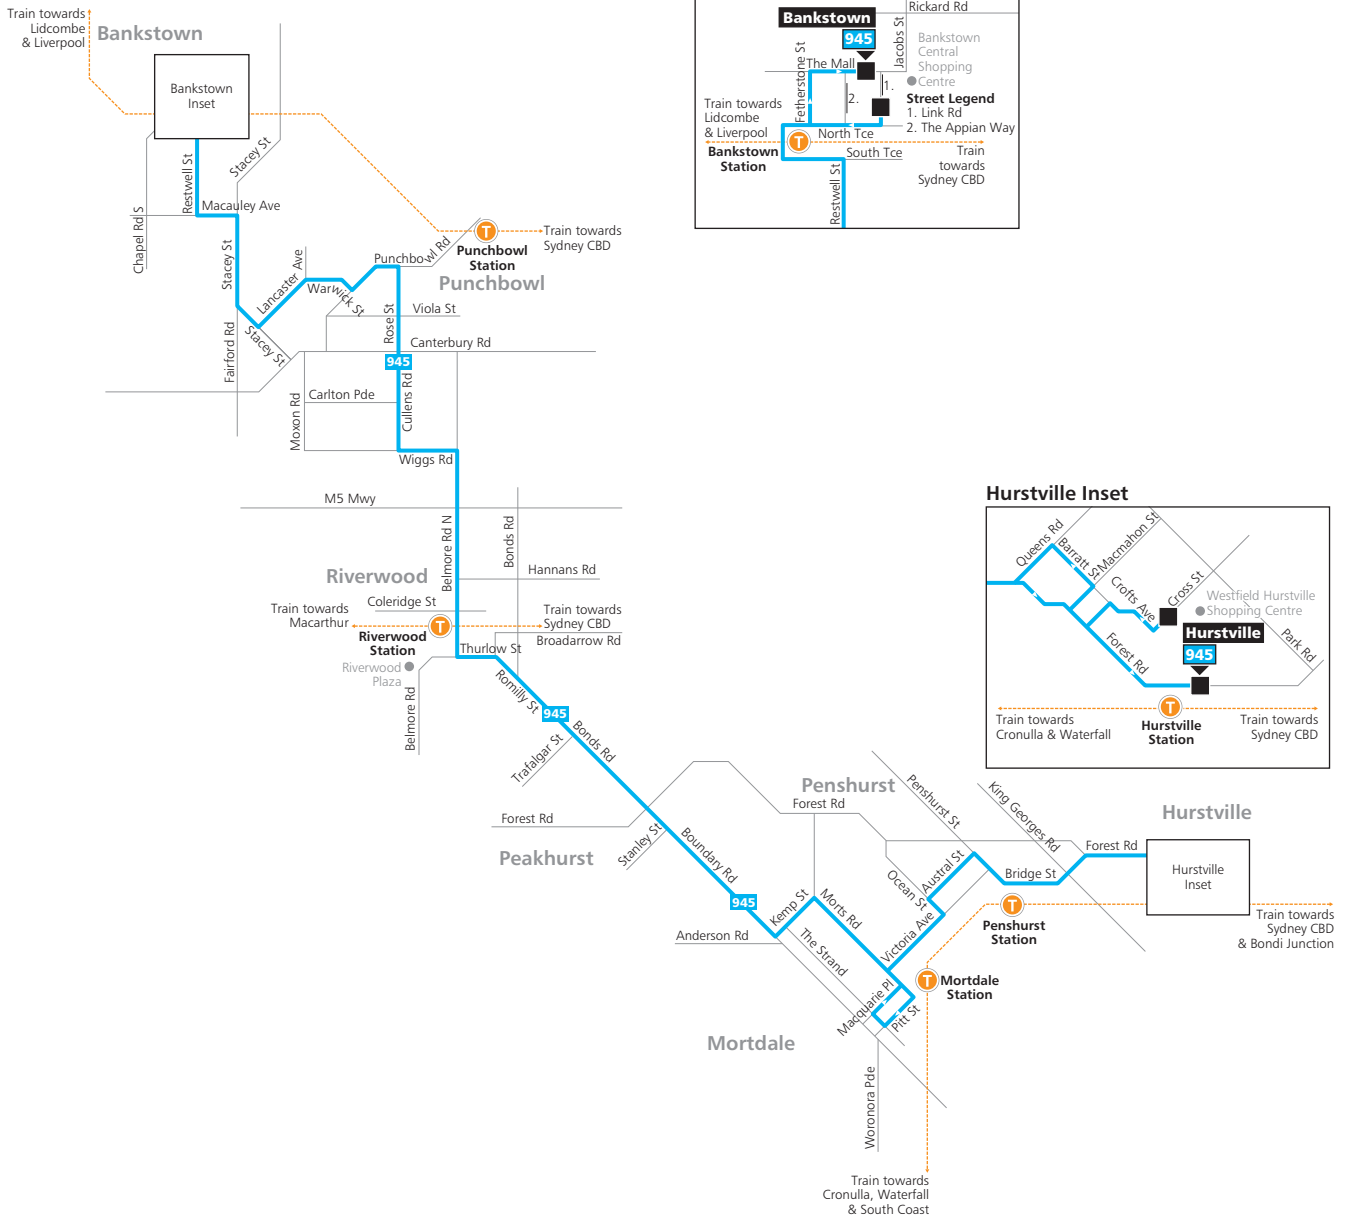

Route 945

Bankstown Inset

Hurstville Inset

Legend

- Bus route
- Bus route start/finish
- 945 Bus route number
- Train line/station

Diagrammatic Map
Not to Scale