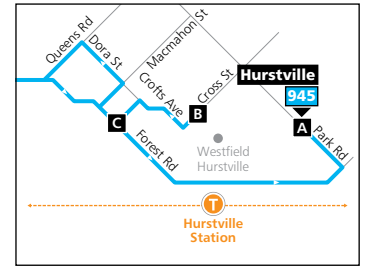

Route 945

Bankstown Inset

Hurstville Inset

Legend

- Bus route
- 945 Bus route number
- A Timing point
- T Train line/station

Diagrammatic Map
North
Not to Scale