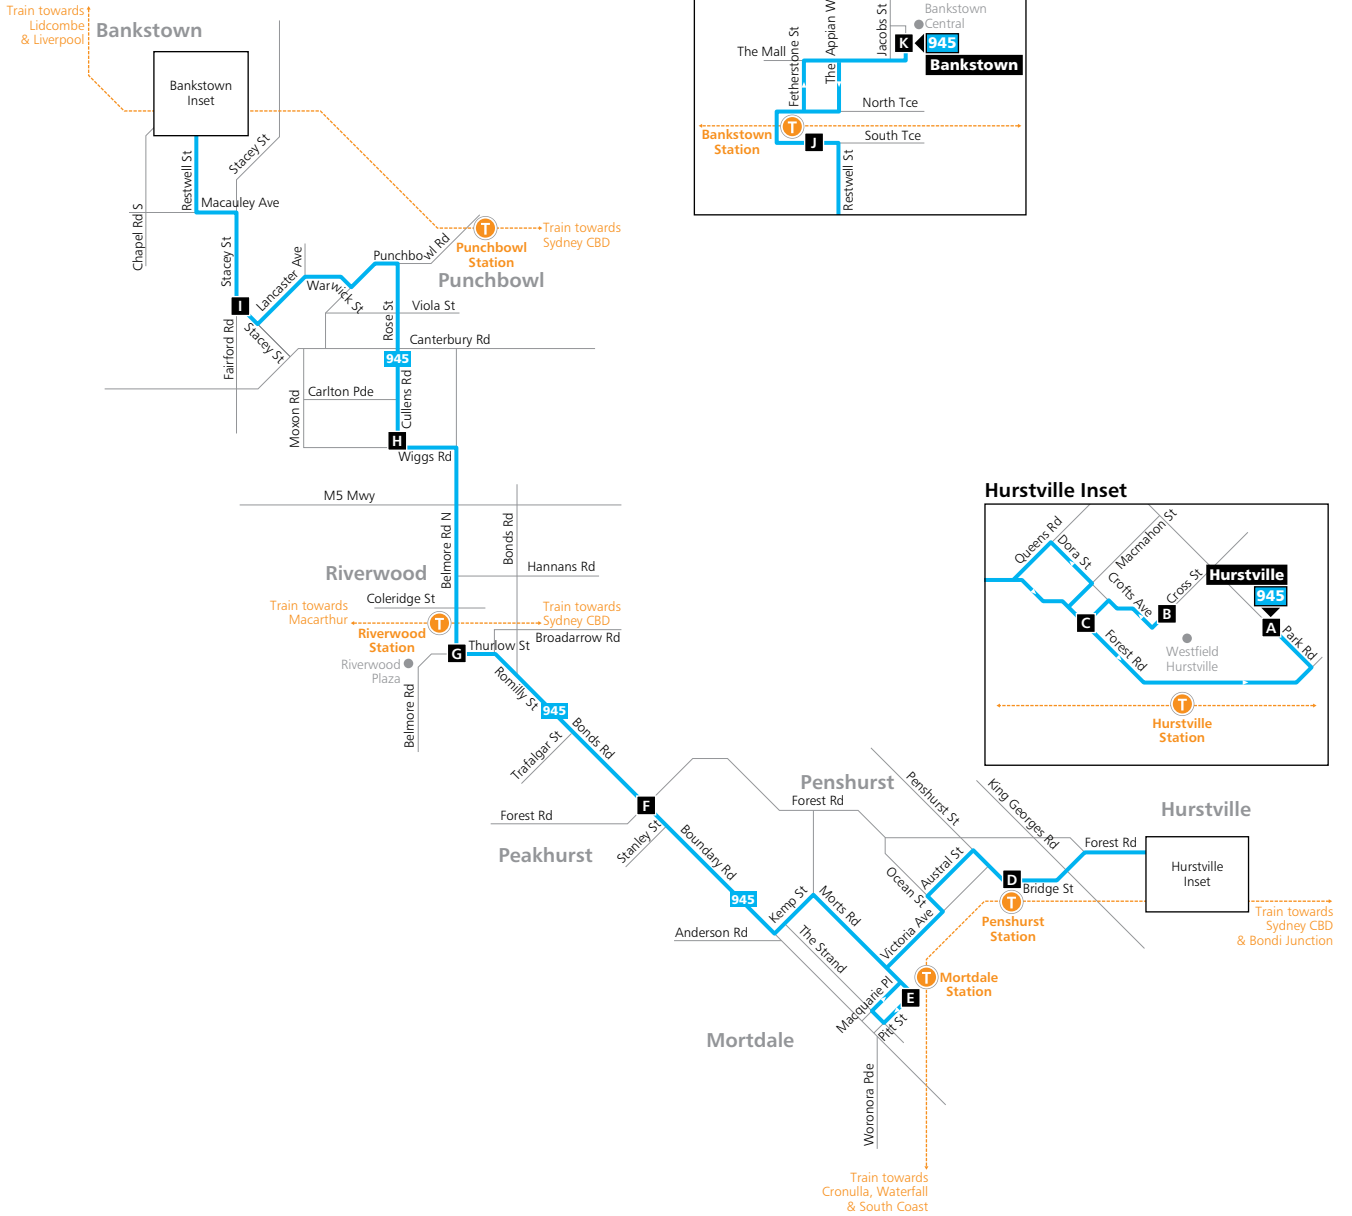

Route 945

Bankstown Inset

Hurstville Inset

Legend

- Bus route
- 945 Bus route number
- A Timing point
- T Train line/station

Diagrammatic Map
North
Not to Scale