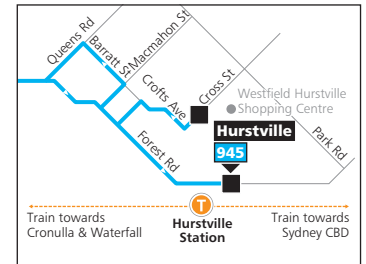

Route 945

Bankstown Inset

Hurstville Inset

Legend

- Bus route
- Bus route start/finish
- 945 Bus route number
- Train line/station

Diagrammatic Map
Not to Scale