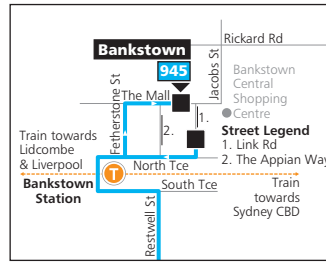

Route 945

Bankstown Inset

Hurstville Inset

Legend

- Bus route
- Bus route start/finish
- 945 Bus route number
- Train line/station

Diagrammatic Map
Not to Scale