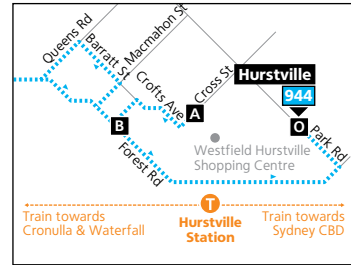

### Bankstown Inset

### Hurstville Inset

- Legend**
-  Bus route
  -  Bus route number
  -  Timing point
  -  Train line/station

 Diagrammatic Map  
North Not to Scale

Selected services  
Refer to timetable