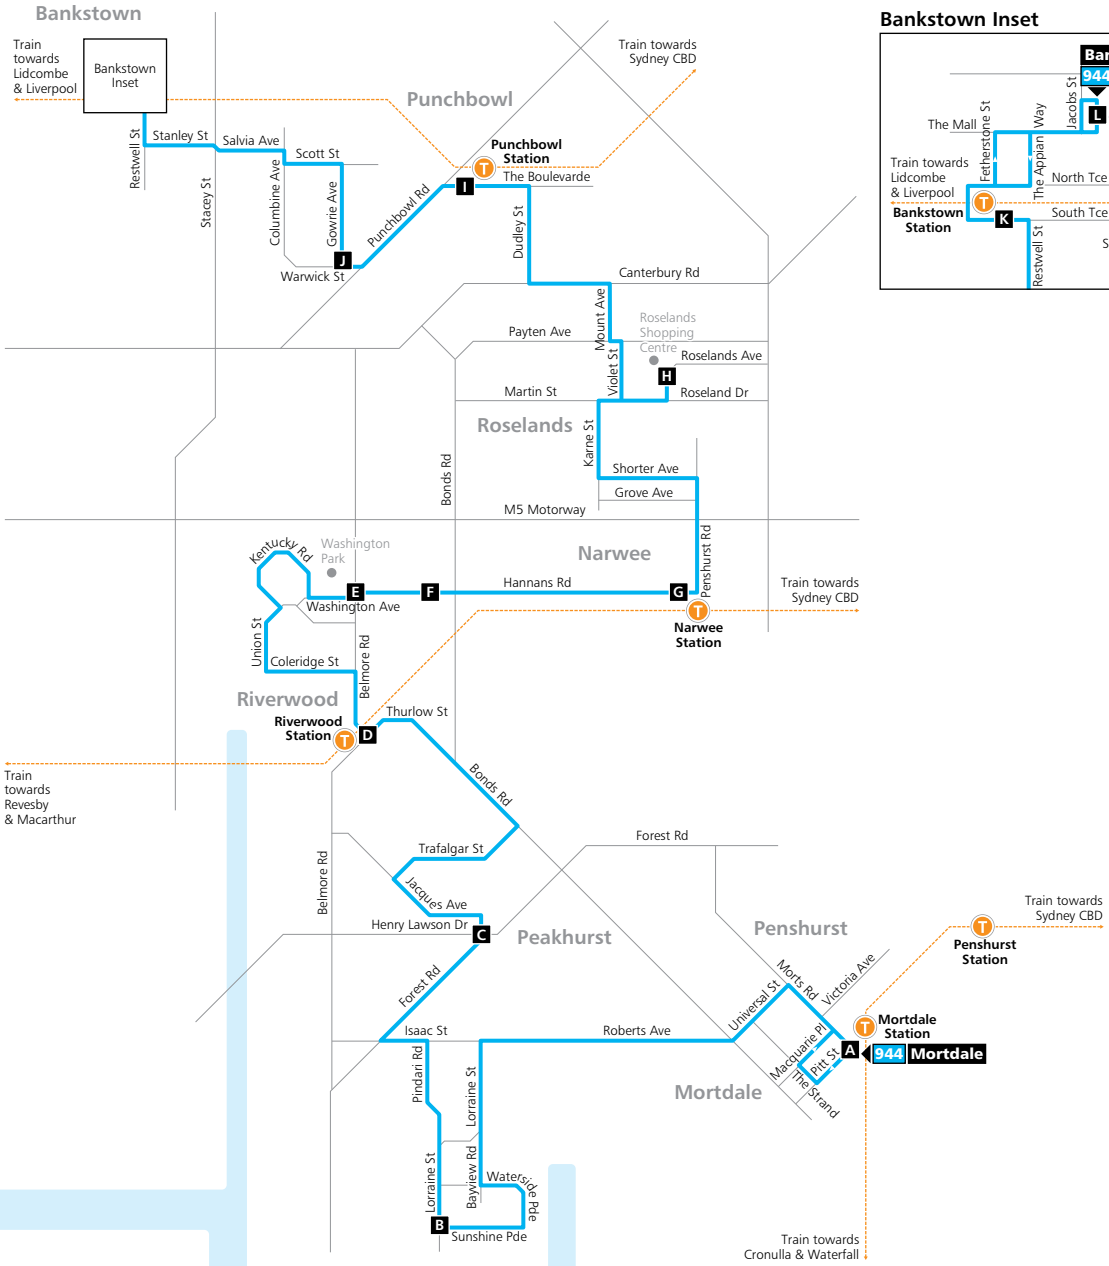

# Route 944

## Bankstown Inset

### Legend

- Bus route
- A Timing point
- T Train line/station
- 944 Bus route number