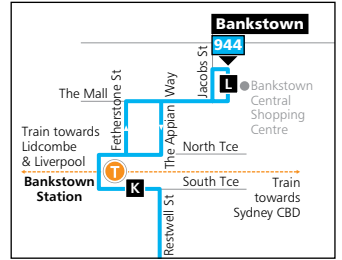

# Route 944

## Bankstown Inset

### Legend

- Bus route
- A Timing point
- T Train line/station
- 944 Bus route number