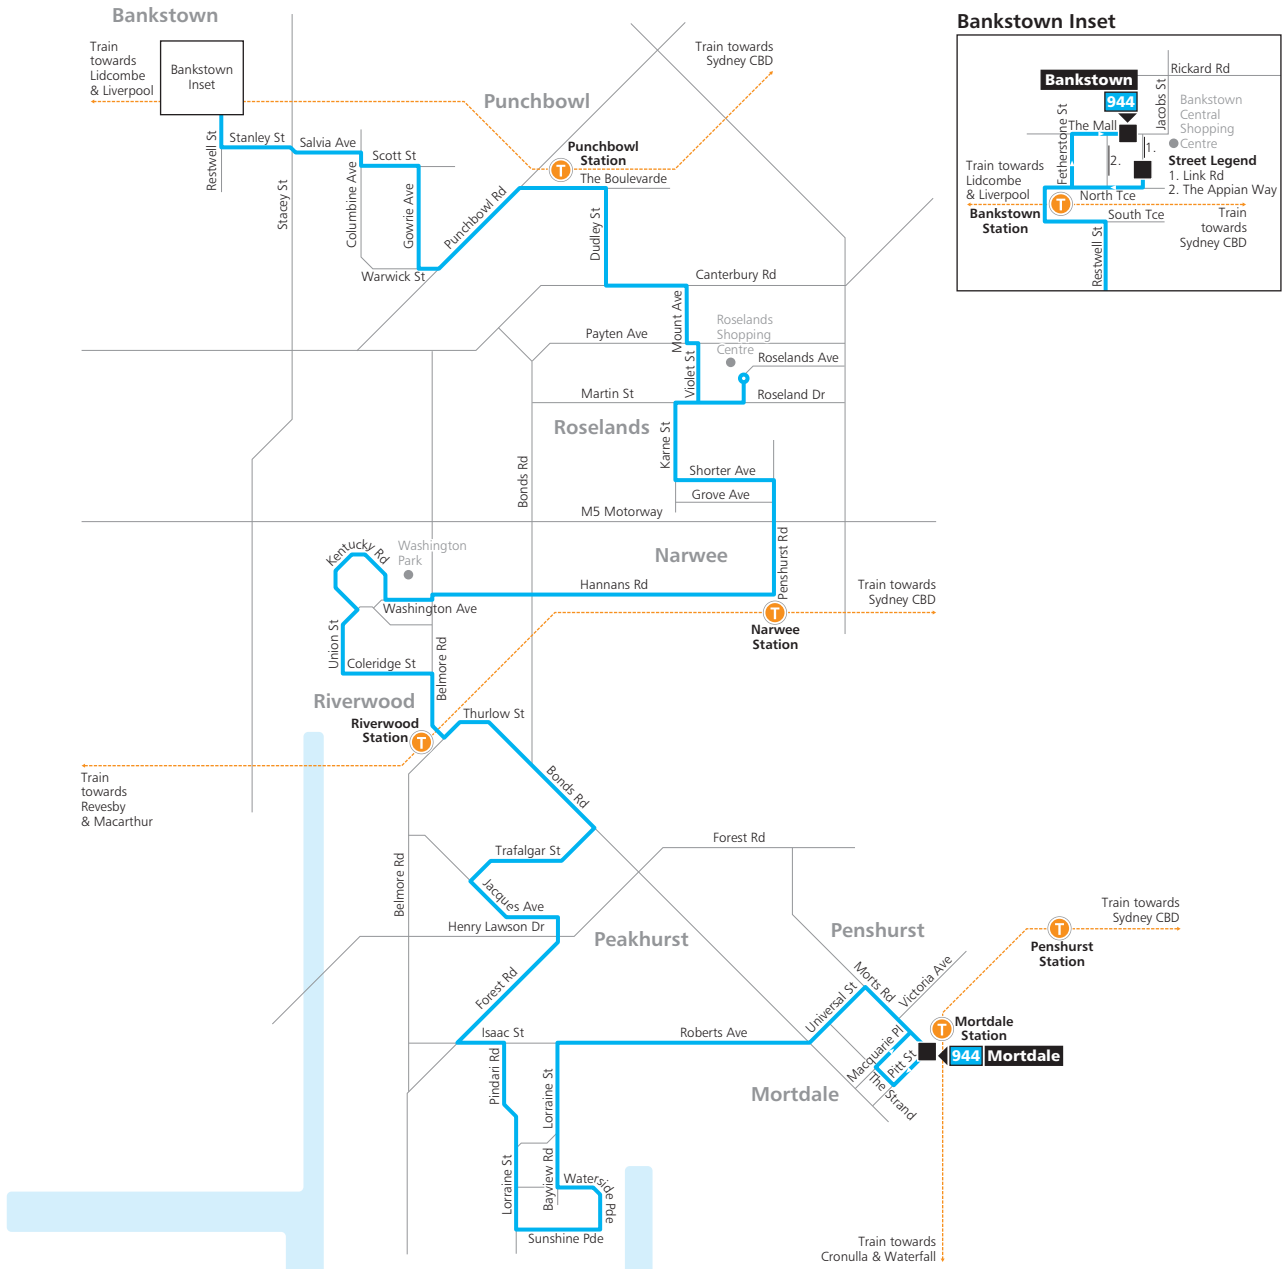

Route 944

Legend
 — Bus route
 944 Bus route number
 ■ Bus route start/finish
 T Train line/station

Diagrammatic Map
 Not to Scale
 North

transportnsw.info