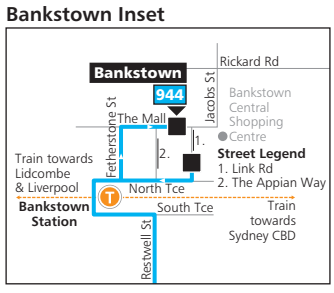

Route 944

Legend
 — Bus route
 944 Bus route number
 ■ Bus route start/finish
 T Train line/station

Diagrammatic Map
 Not to Scale
 North

transportnsw.info