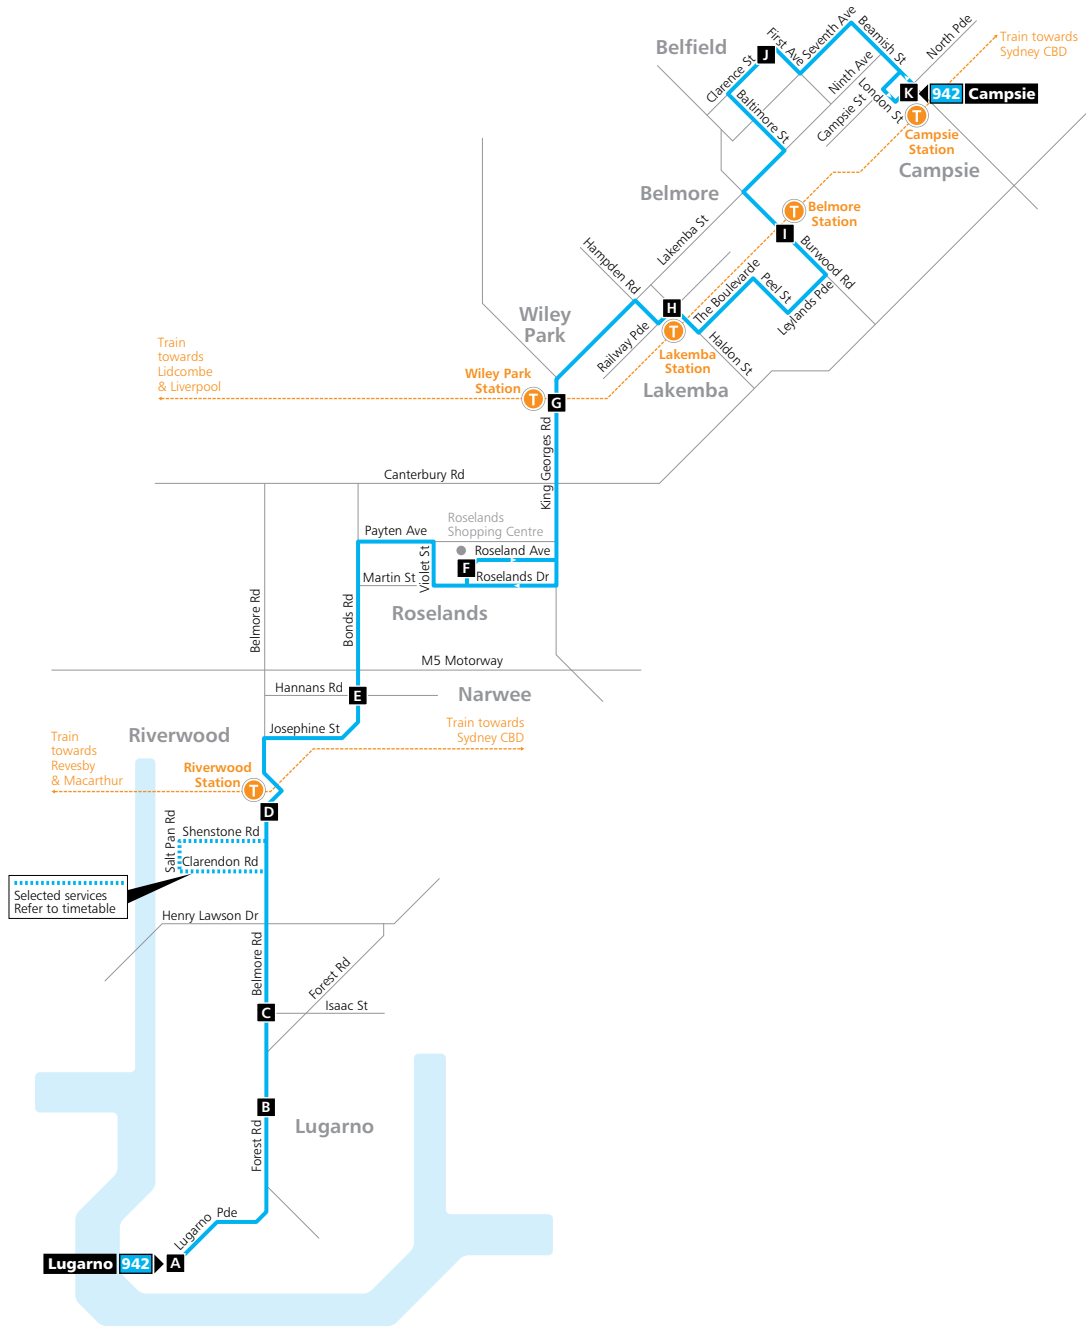

# Route 942

## Legend

- Bus route
- 942 Bus route number
- A** Timing point
- T** Train line/station