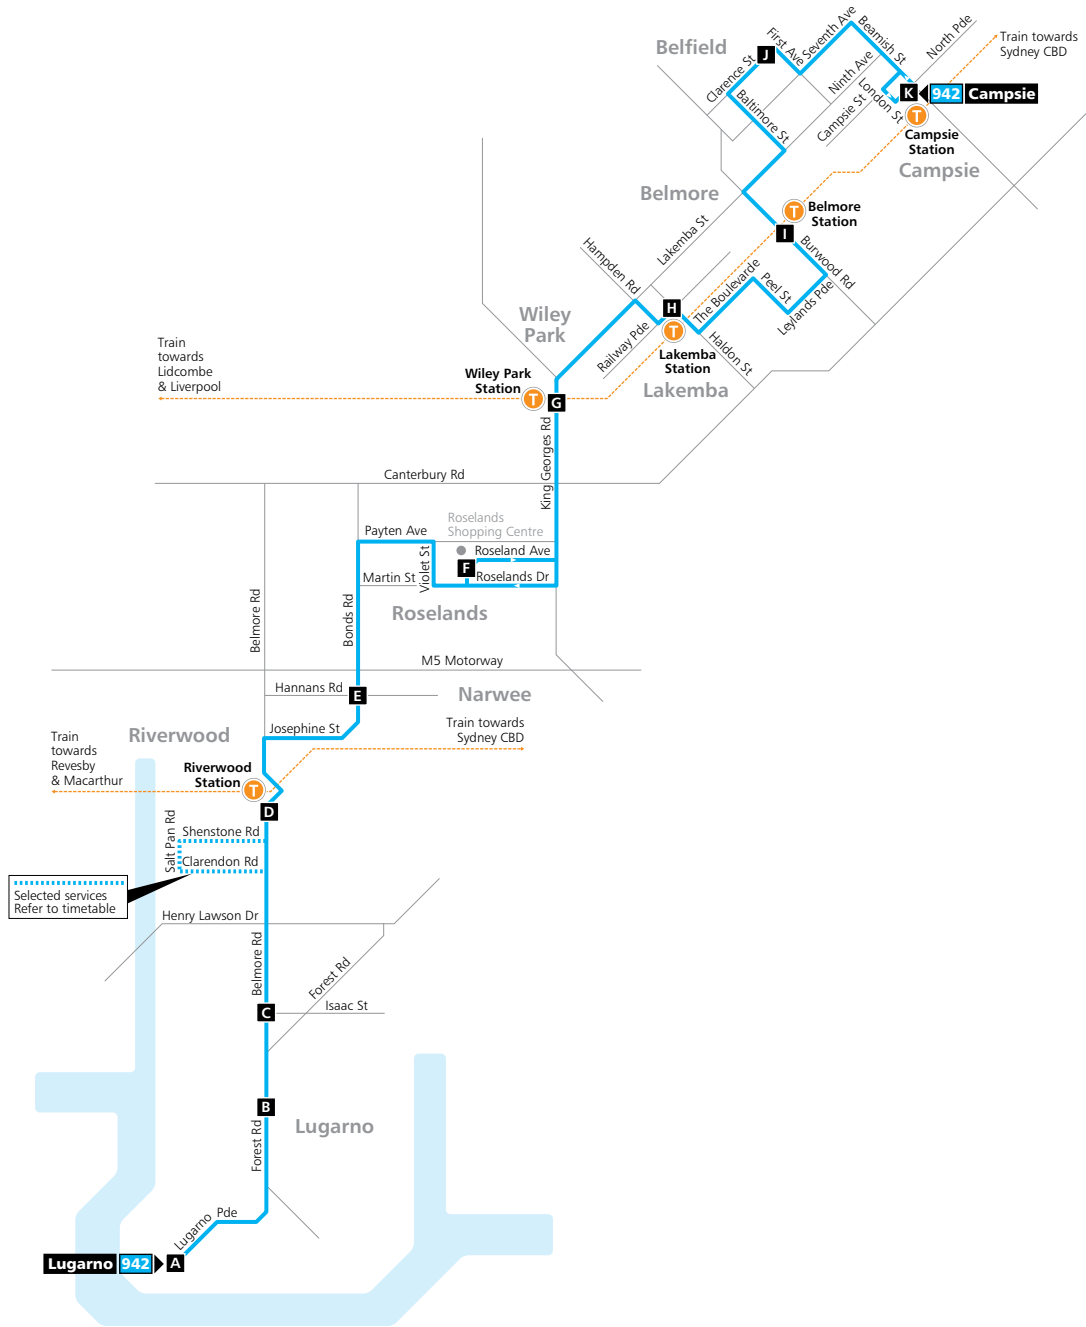

Route 942

Legend

- Bus route
- 942 Bus route number
- A Timing point
- T Train line/station