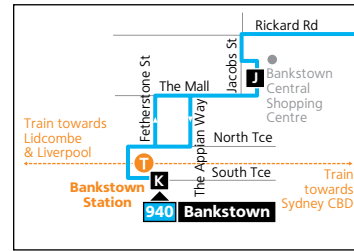

Bankstown Inset

Hurstville Inset

Legend

-  Bus route
-  Bus route number
-  Timing point
-  Train line/station

 Diagrammatic Map
Not to Scale
North