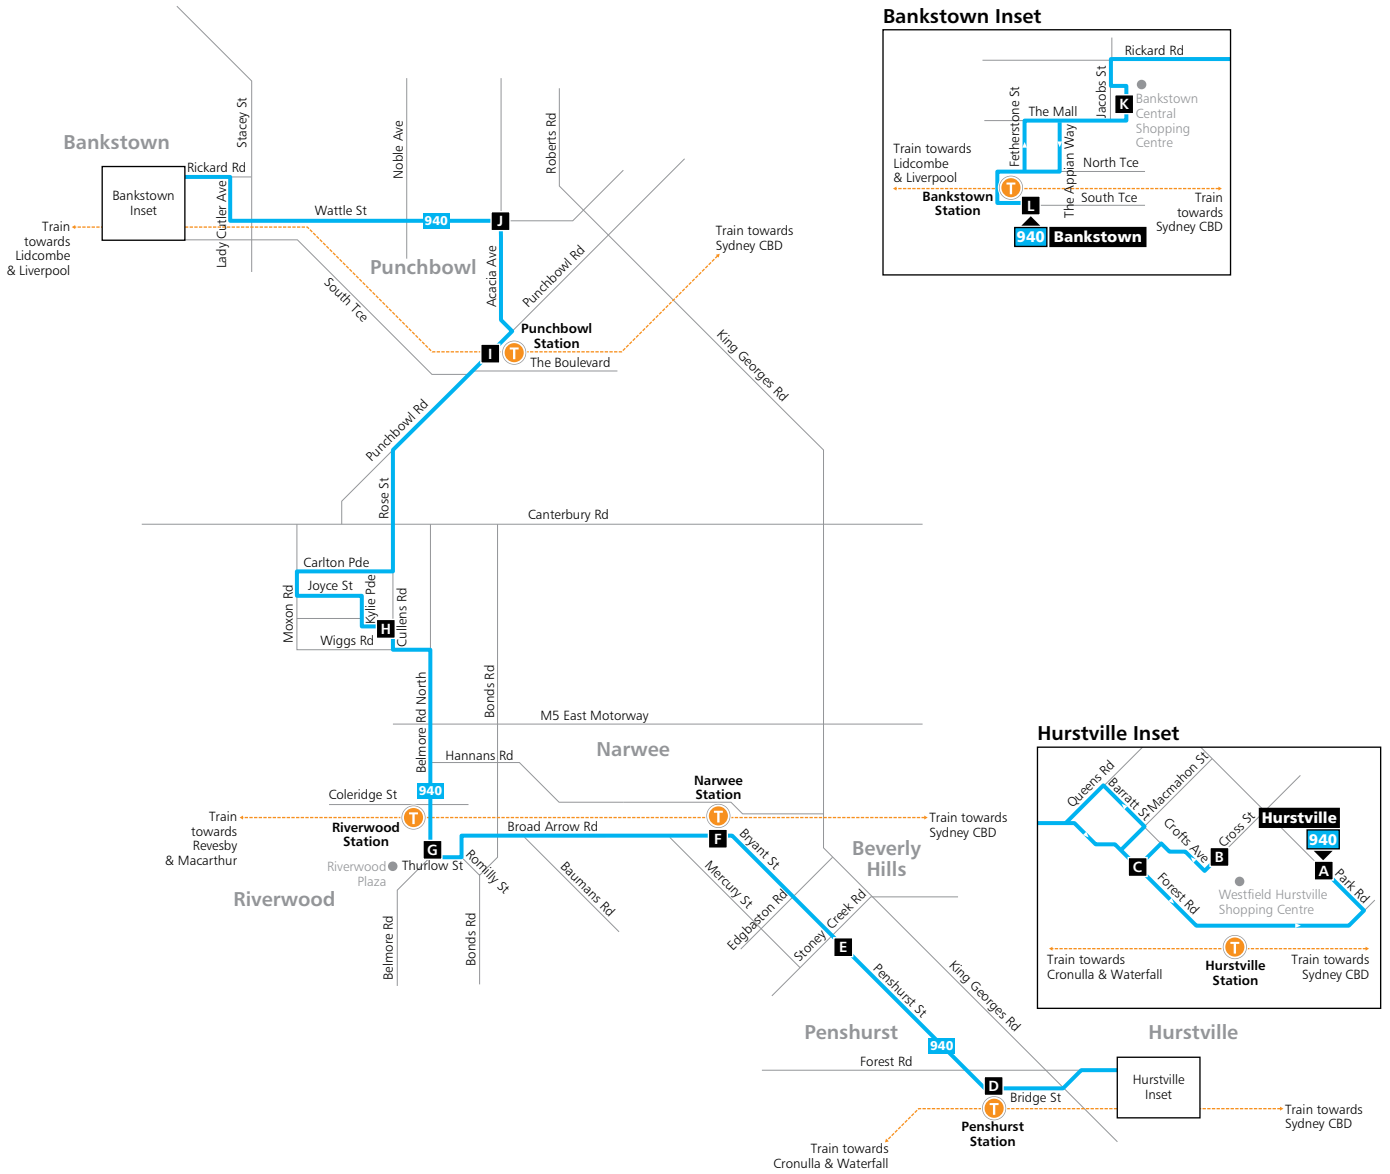

Route 940

Legend

- Bus route
- 940 Bus route number
- A Timing point
- T Train line/station