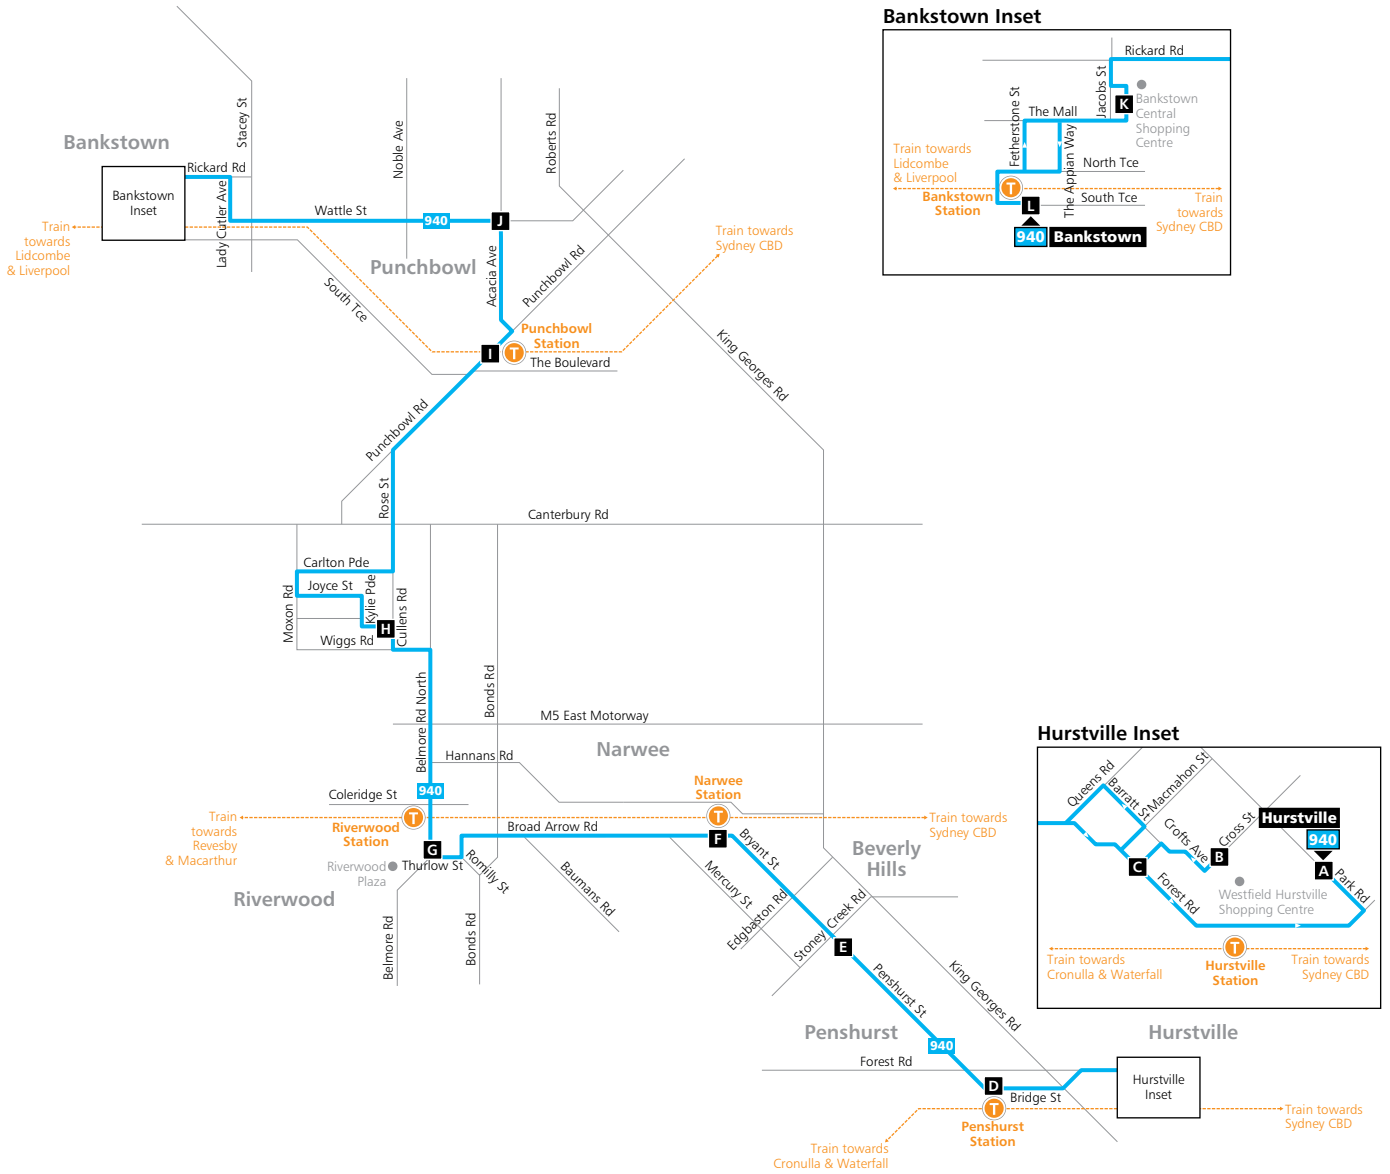

Route 940

Legend

- Bus route
- 940 Bus route number
- A** Timing point
- T** Train line/station