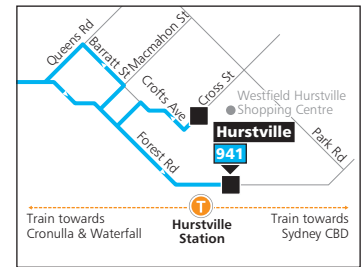

Routes 939, 941

Bankstown Inset

Hurstville Inset

Legend

- Bus route
- Bus route start/finish
- 941 Bus route number
- Train line/station

Diagrammatic Map
Not to Scale