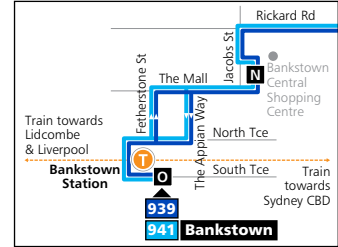

Routes 939, 941

Bankstown Inset

Hurstville Inset

Legend

- Bus route
- A Timing point
- 941 Bus route number
- T Train line/station