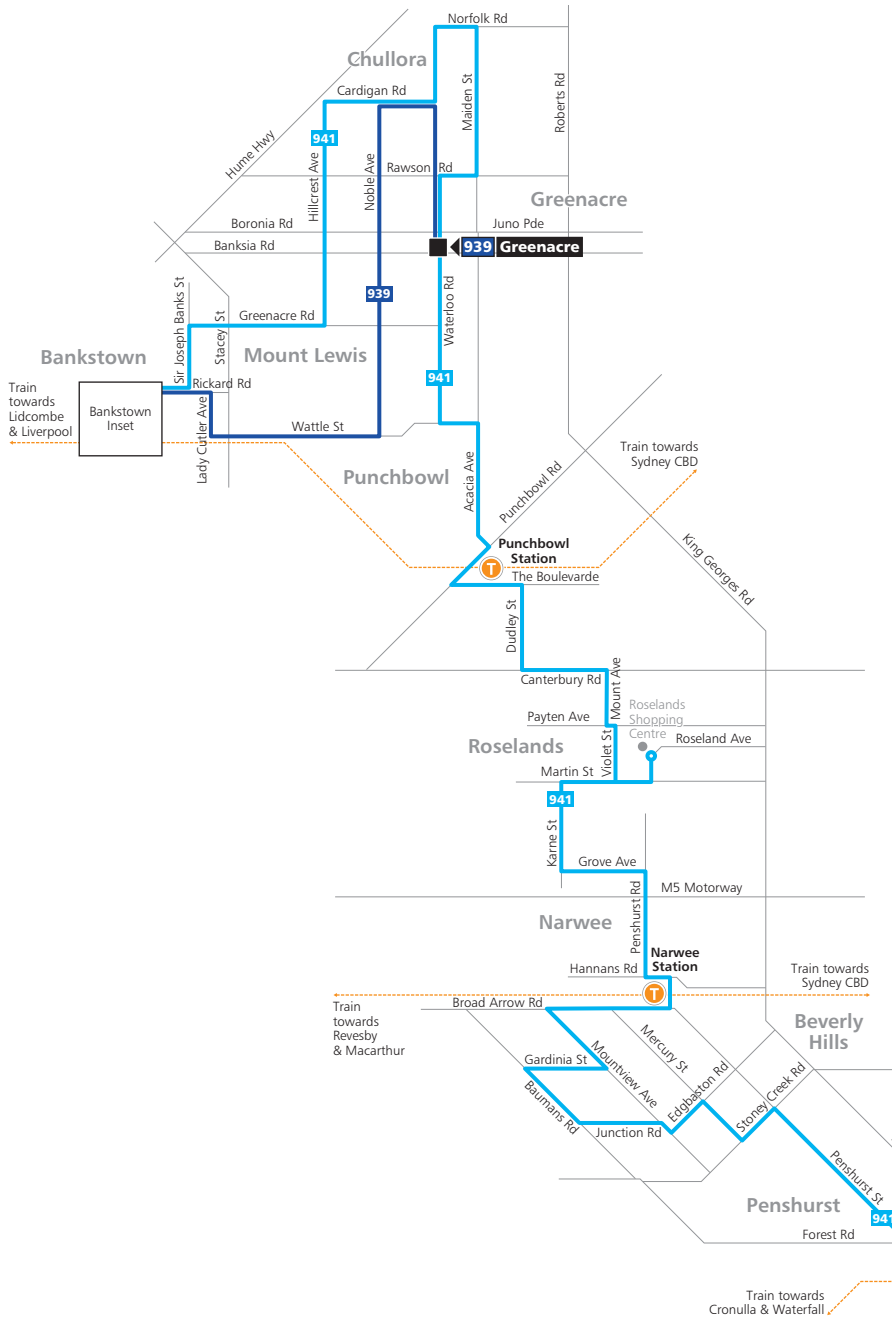

Routes 939, 941

Bankstown Inset

Hurstville Inset

Legend

- Bus route
- Bus route start/finish
- 941 Bus route number
- Train line/station

Diagrammatic Map
Not to Scale