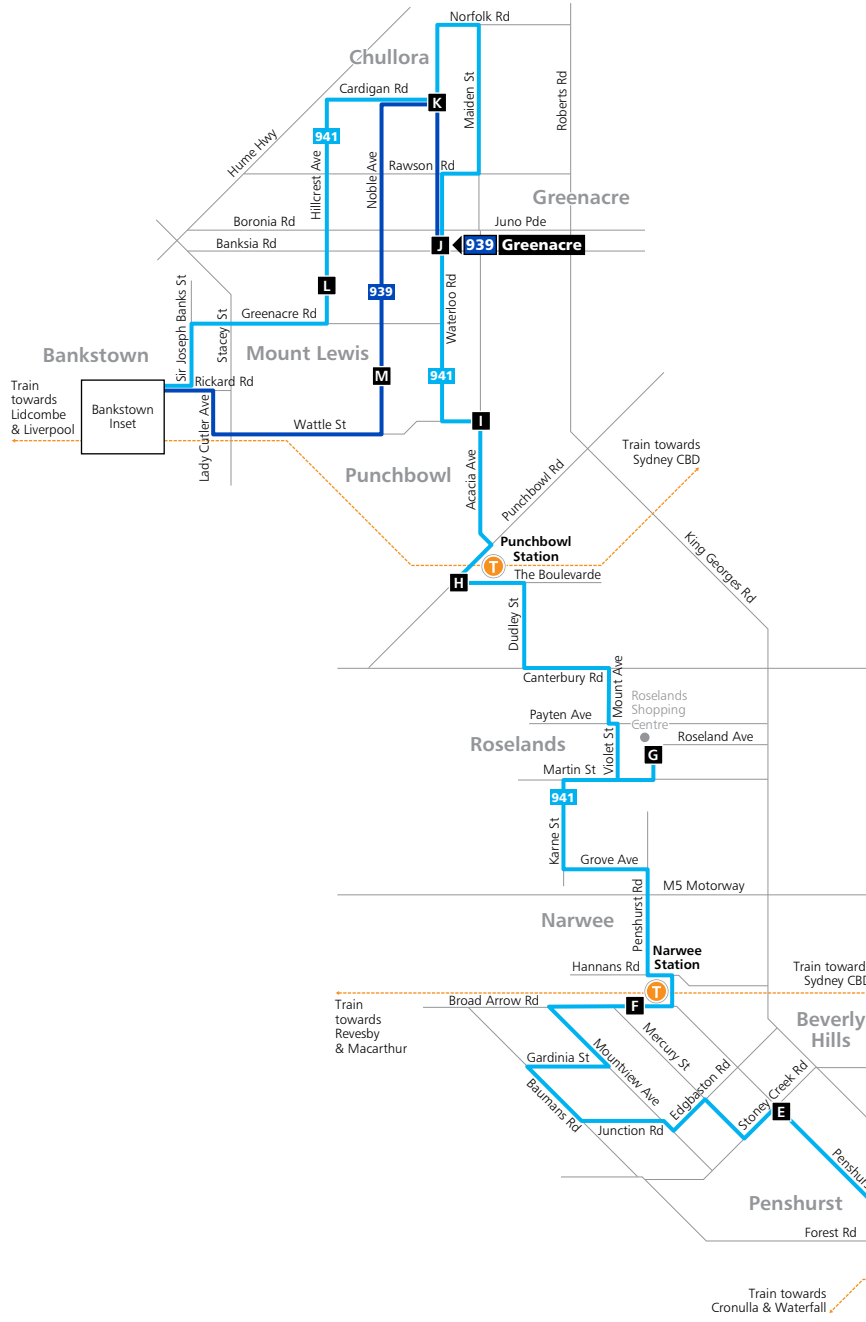

Routes 939, 941

Bankstown Inset

Hurstville Inset

Legend

- Bus route
- A Timing point
- 941 Bus route number
- T Train line/station