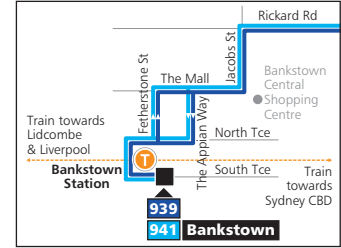

Routes 939, 941

Bankstown Inset

Hurstville Inset

Legend

- Bus route
- Bus route start/finish
- 941 Bus route number
- Train line/station

Diagrammatic Map
Not to Scale