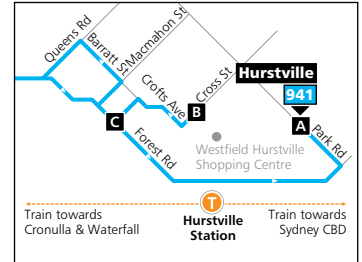

Routes 939, 941

Bankstown Inset

Hurstville Inset

Legend

- Bus route
- A Timing point
- 941 Bus route number
- T Train line/station