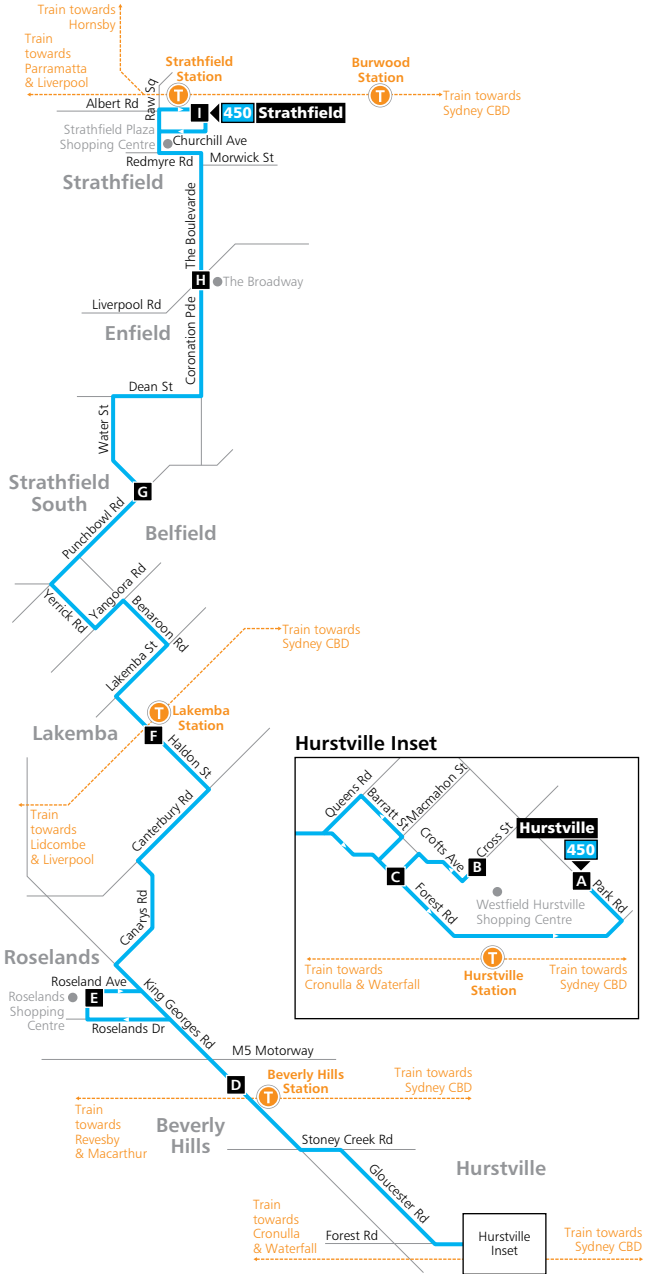

# Route 450

## Legend

- Bus route
- Bus route number
- Timing point
- Train line/station

Diagrammatic Map  
 Not to Scale  
 North