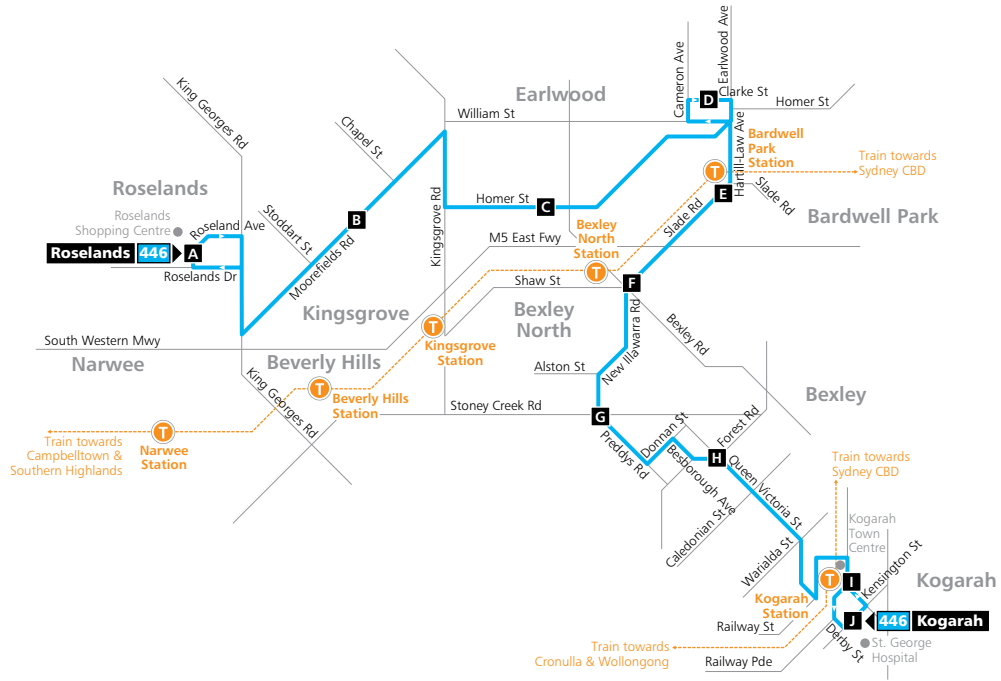

Route 446

Legend

- Bus route
- A Timing point
- 446 Bus route number
- T Train line/station