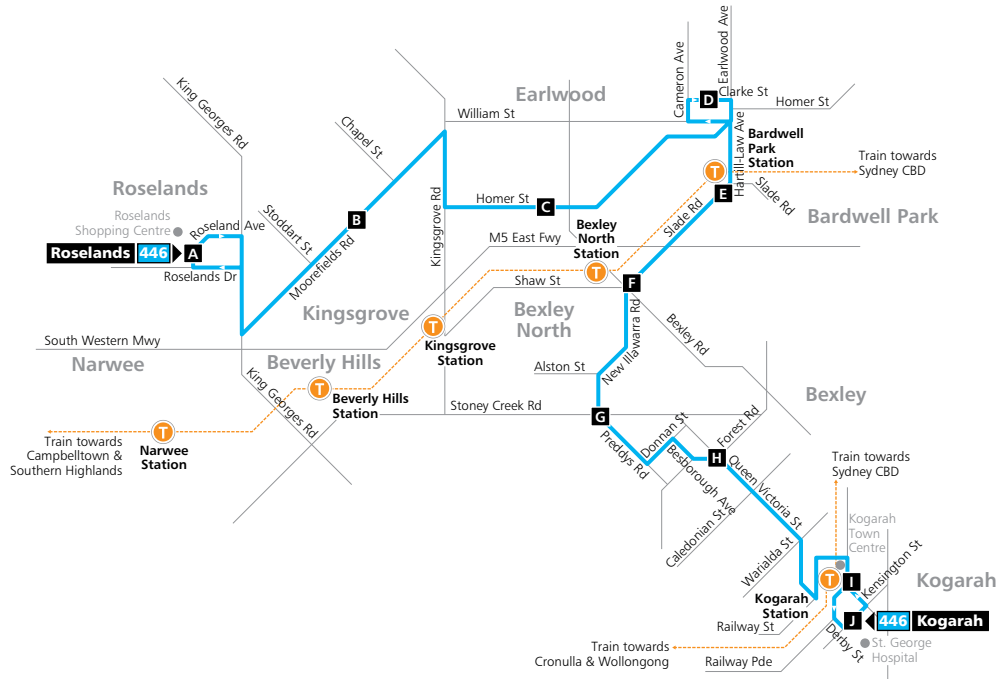

# Route 446

## Legend

- Bus route
- 446 Bus route number
- A Timing point
- T Train line/station