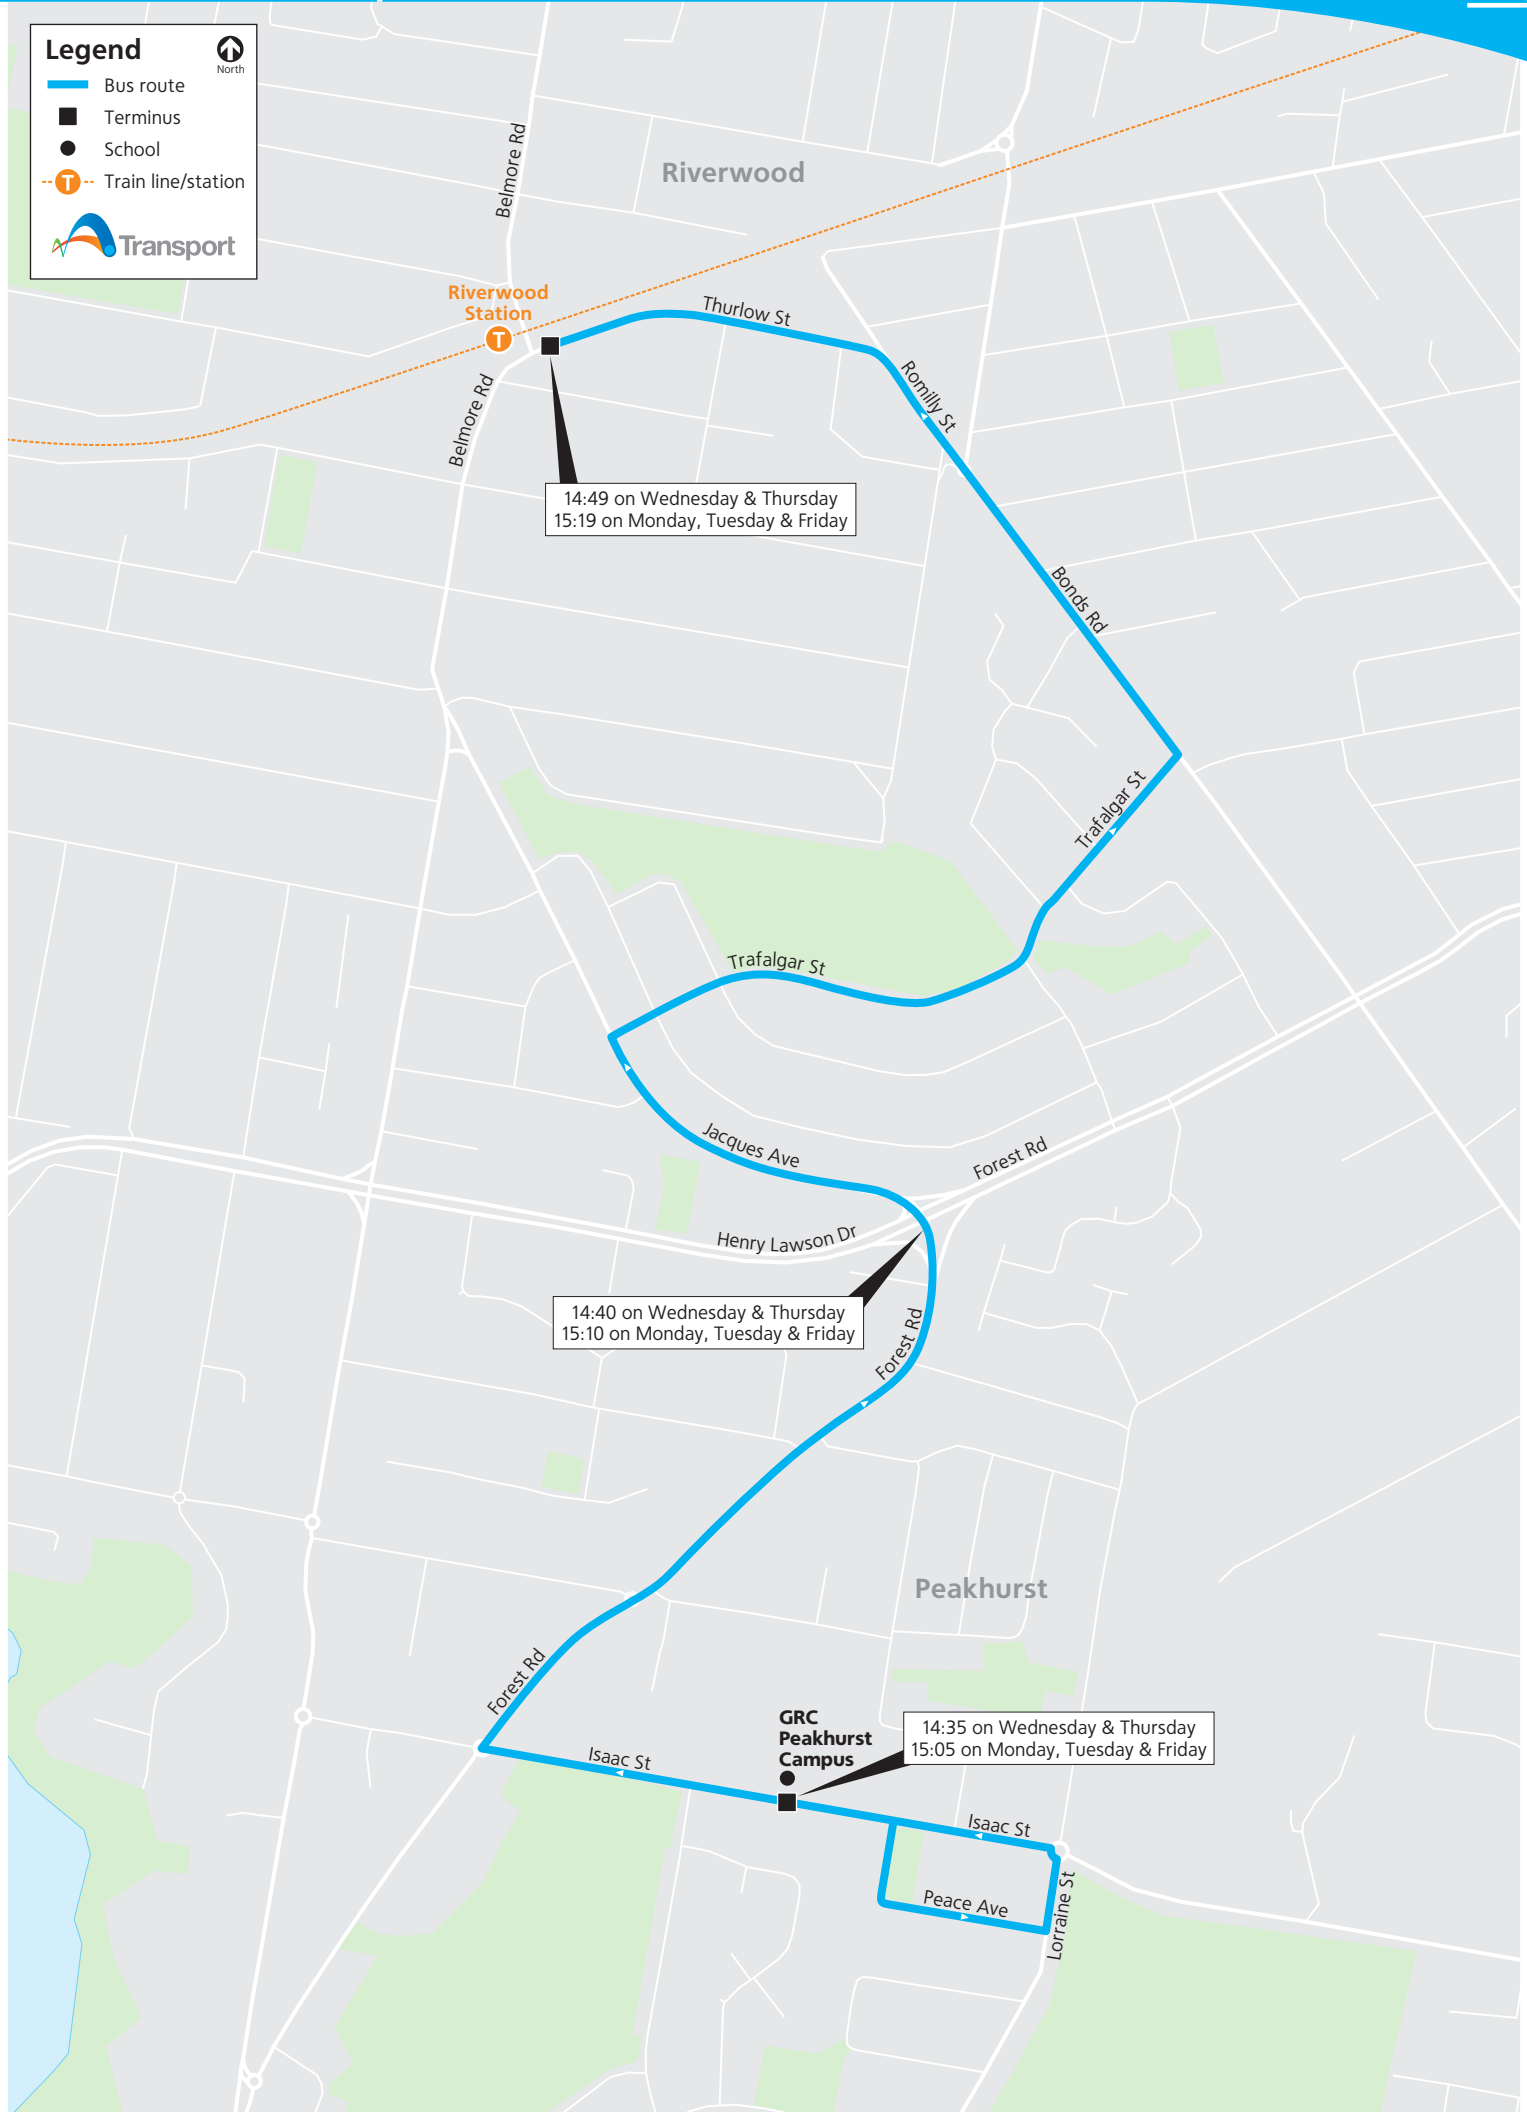

Legend

- Bus route
- Terminus
- School
- Train line/station

North

Riverwood Station

14:49 on Wednesday & Thursday
15:19 on Monday, Tuesday & Friday

14:40 on Wednesday & Thursday
15:10 on Monday, Tuesday & Friday

GRC Peakhurst Campus

14:35 on Wednesday & Thursday
15:05 on Monday, Tuesday & Friday

Riverwood

Peakhurst

Belmore Rd

Thurlow St

Romilly St

Bonds Rd

Trafalgar St

Trafalgar St

Jacques Ave

Forest Rd

Henry Lawson Dr

Forest Rd

Forest Rd

Isaac St

Isaac St

Peace Ave

Lorraine St