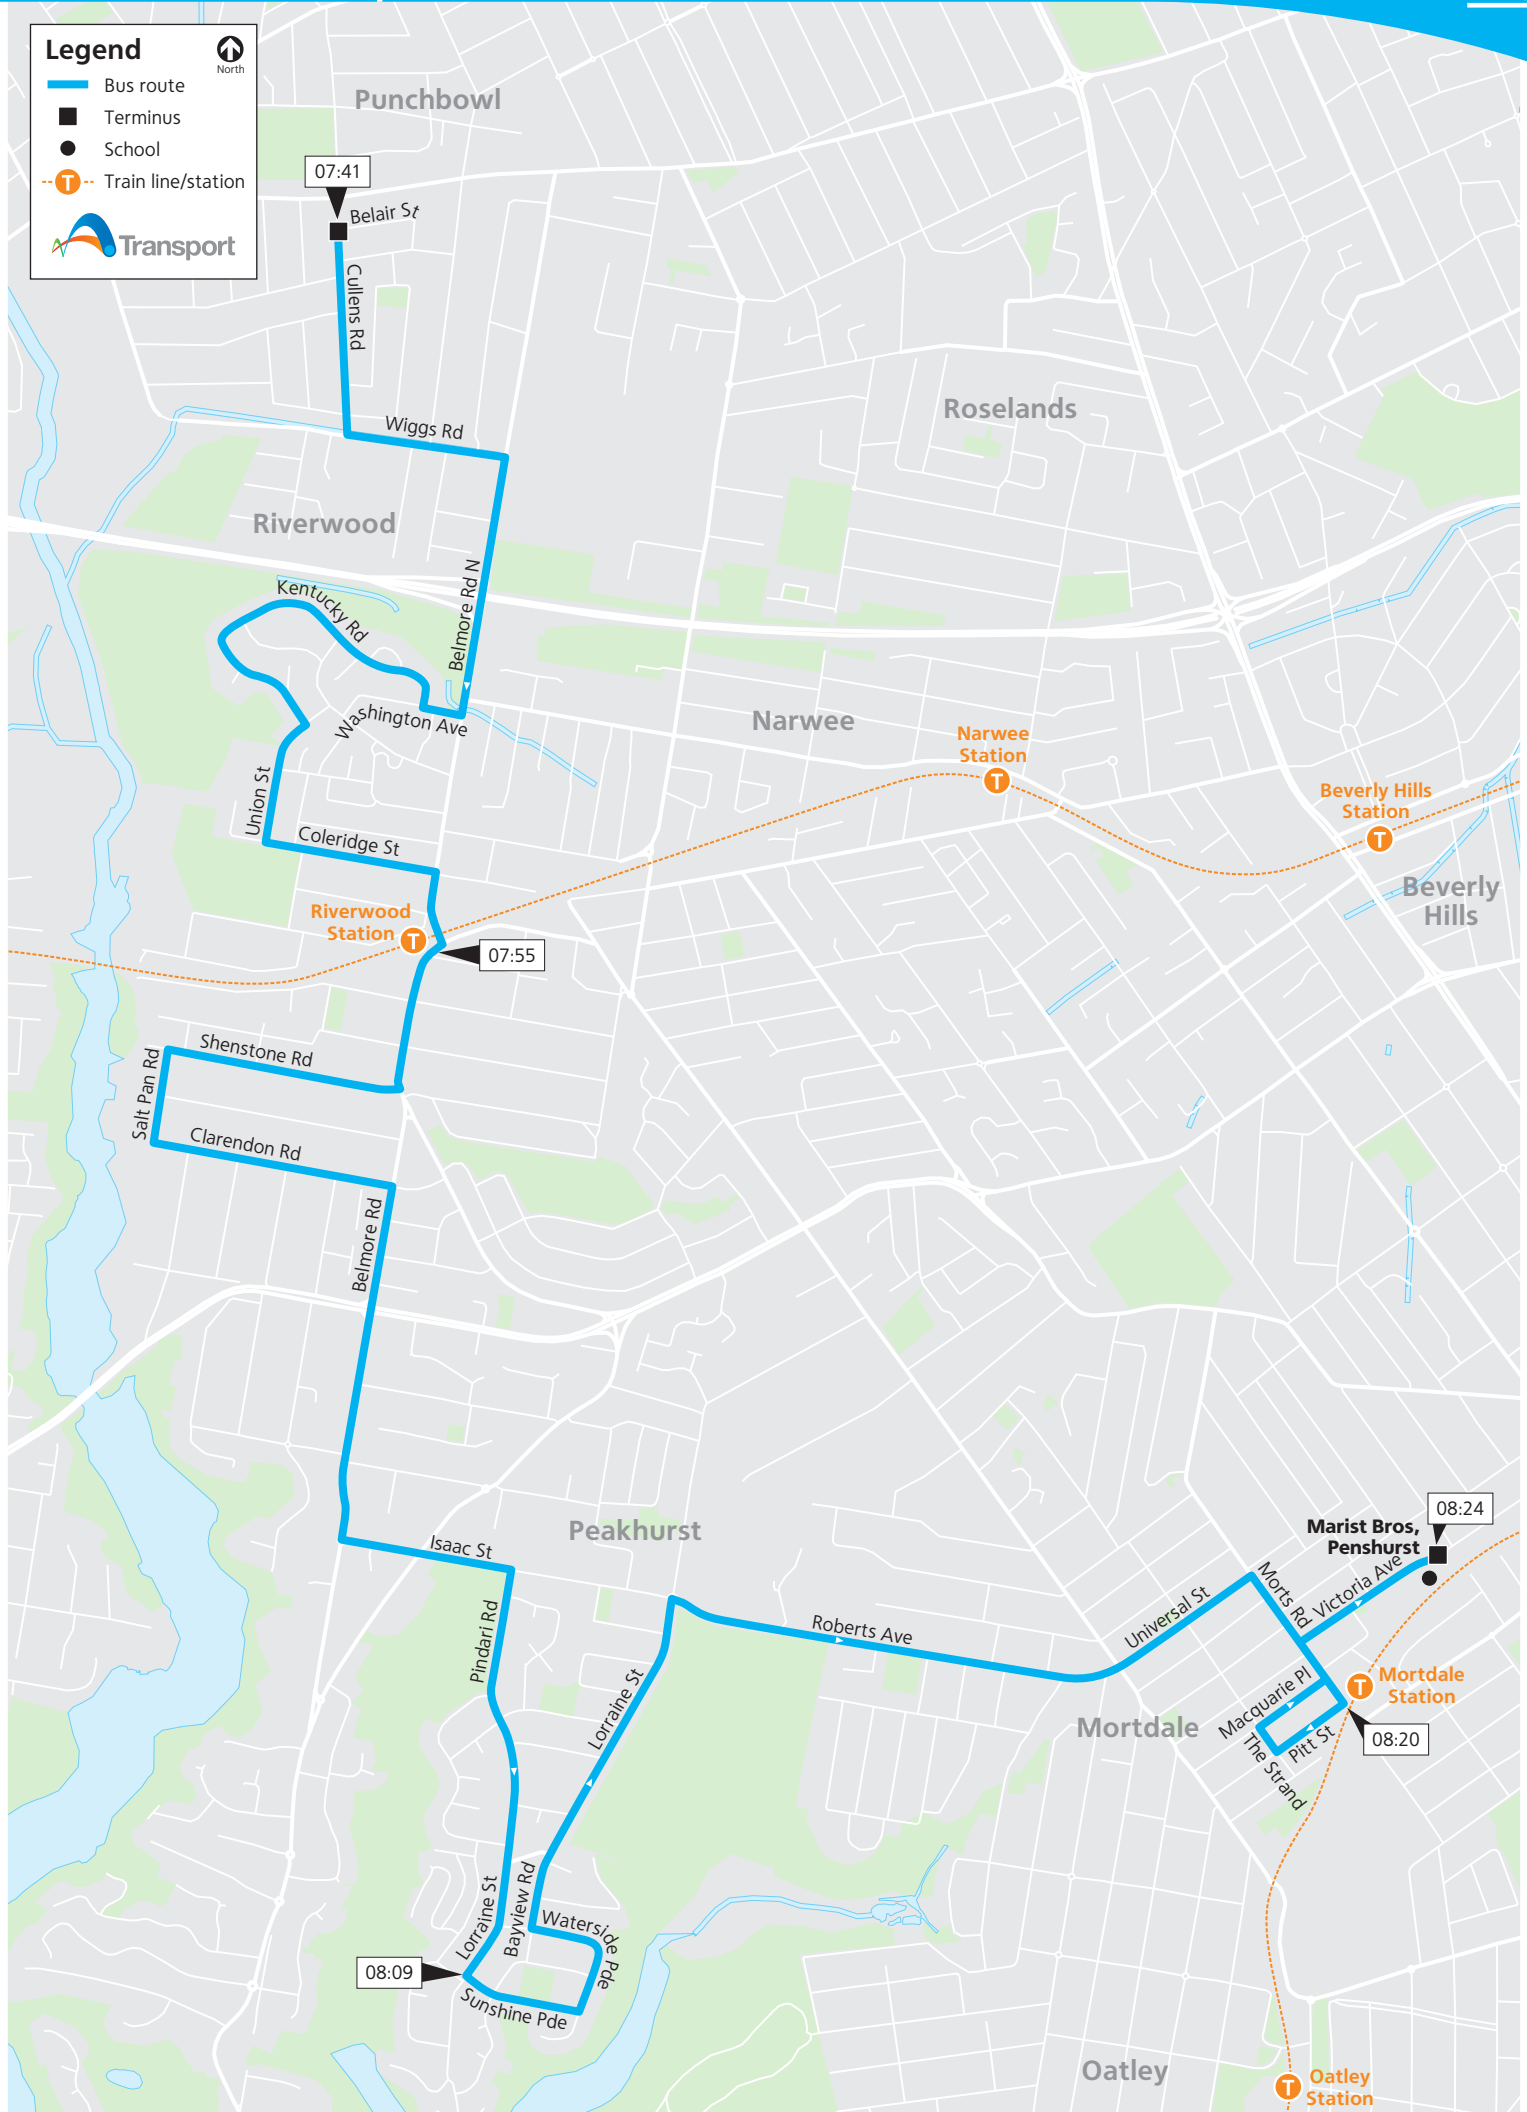

Legend

- Bus route
- Terminus
- School
- Train line/station

07:41

07:55

08:24

08:20

08:09