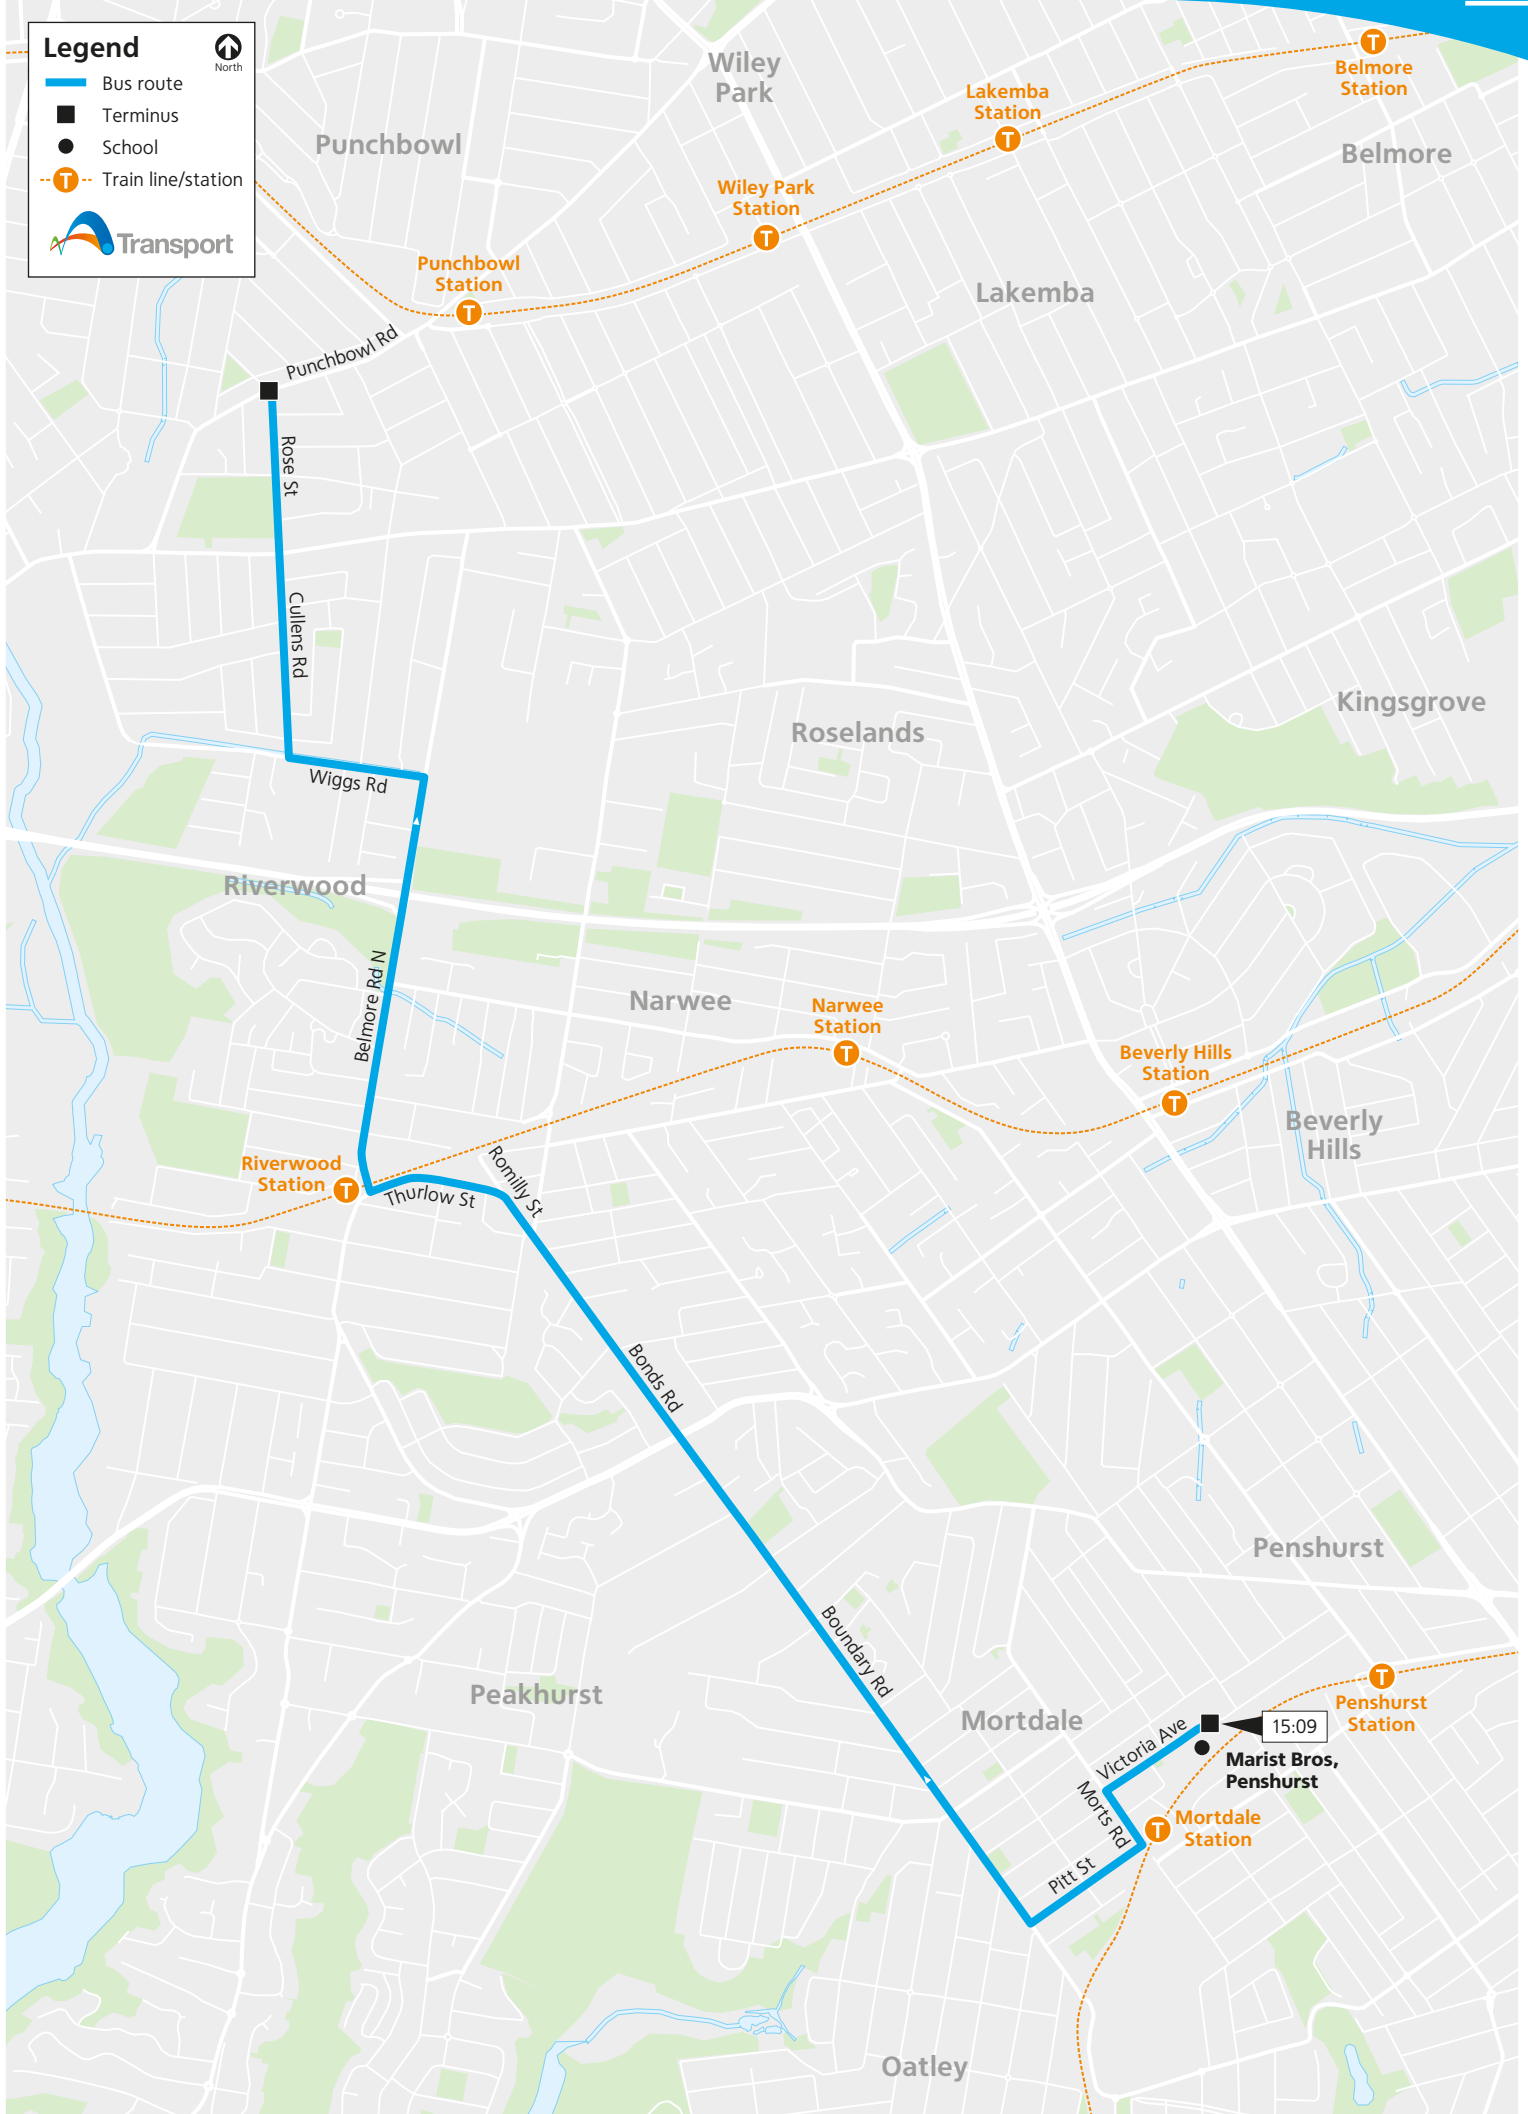

Legend

- Bus route
- Terminus
- School
- Train line/station

15:09