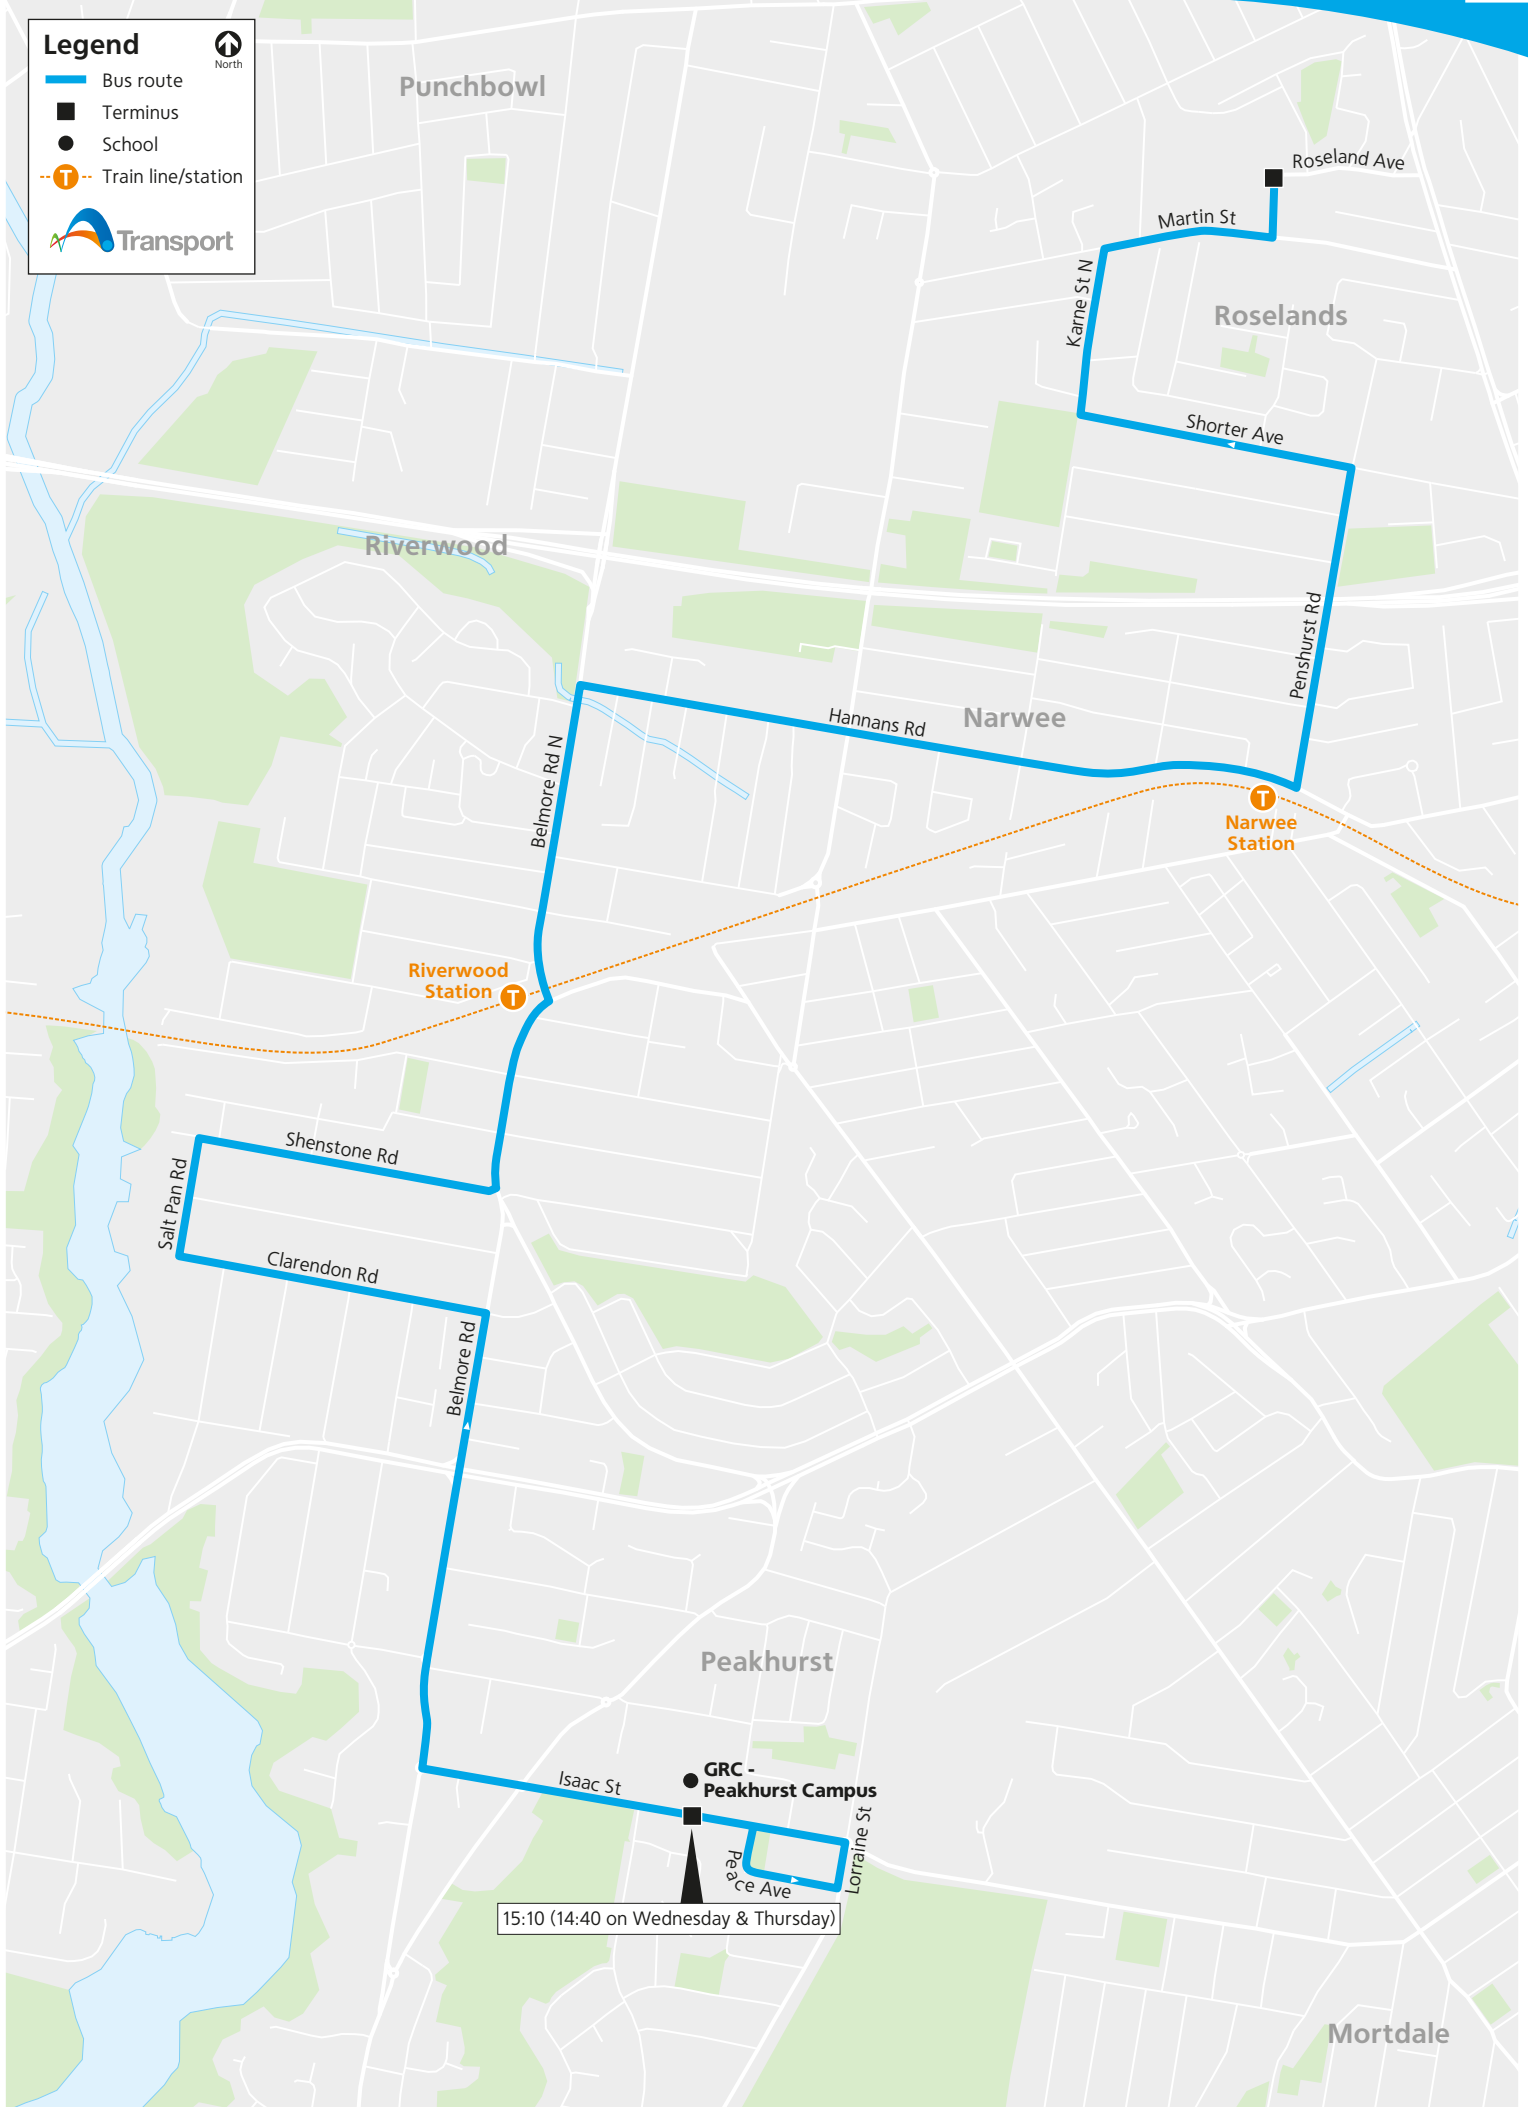

**Legend**

- Bus route
- Terminus
- School
- Train line/station

Transport

15:10 (14:40 on Wednesday & Thursday)