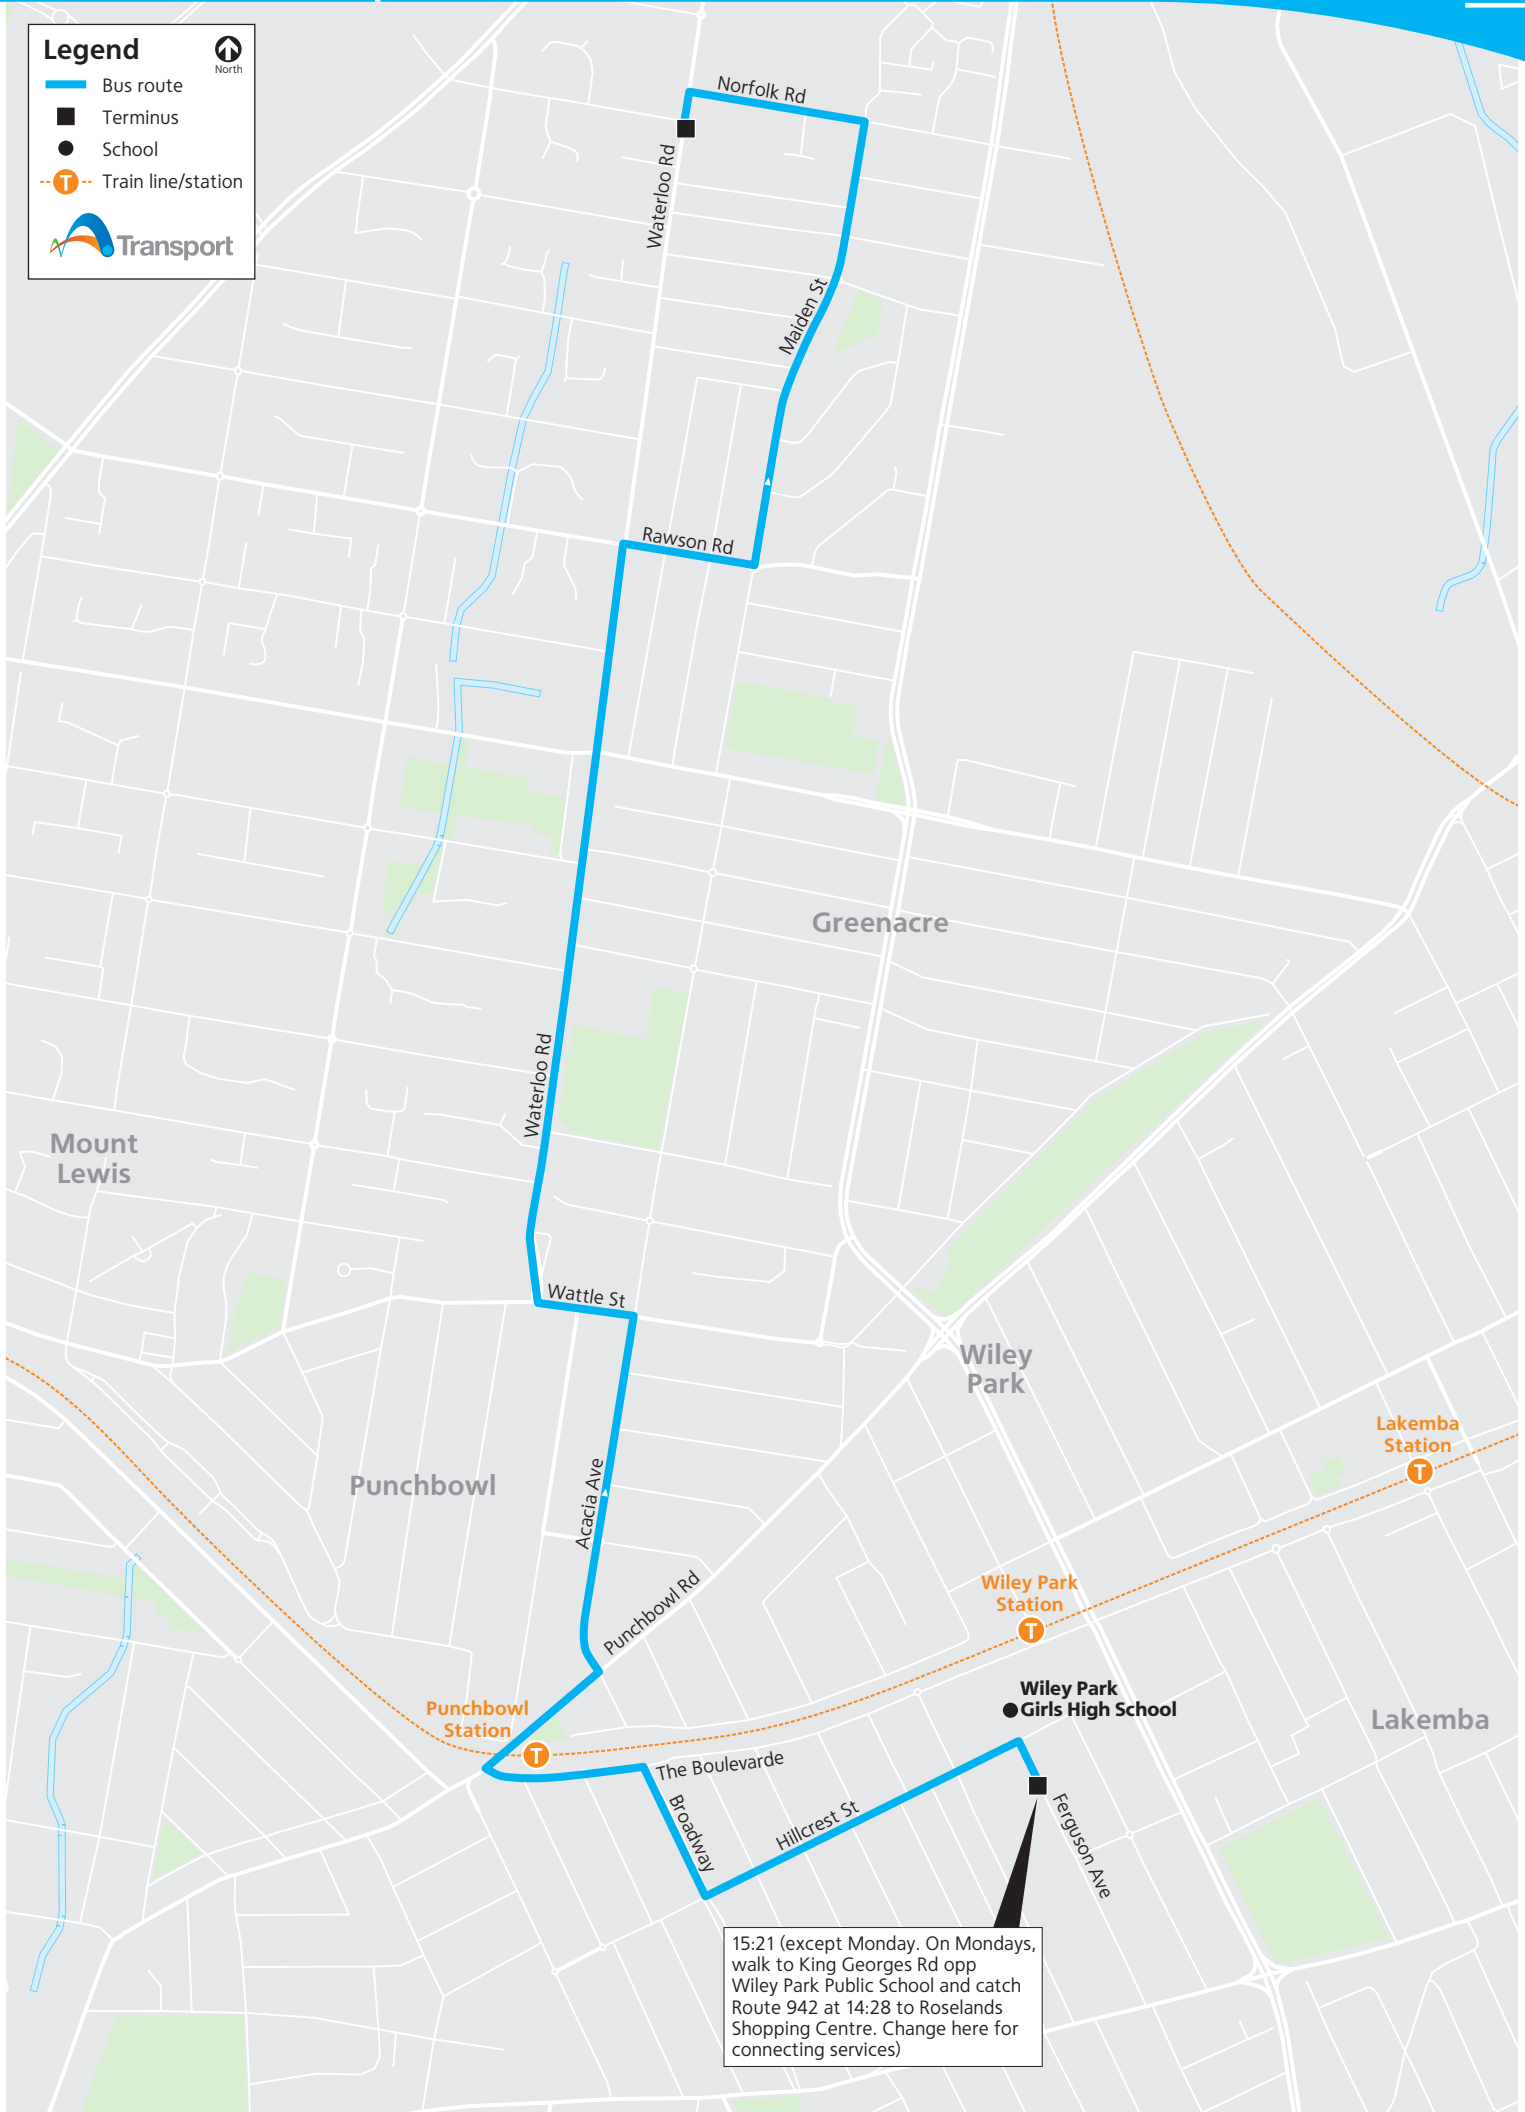

Legend

- Bus route
- Terminus
- School
- Train line/station

Transport

15:21 (except Monday. On Mondays, walk to King Georges Rd opp Wileypark Public School and catch Route 942 at 14:28 to Roselands Shopping Centre. Change here for connecting services)