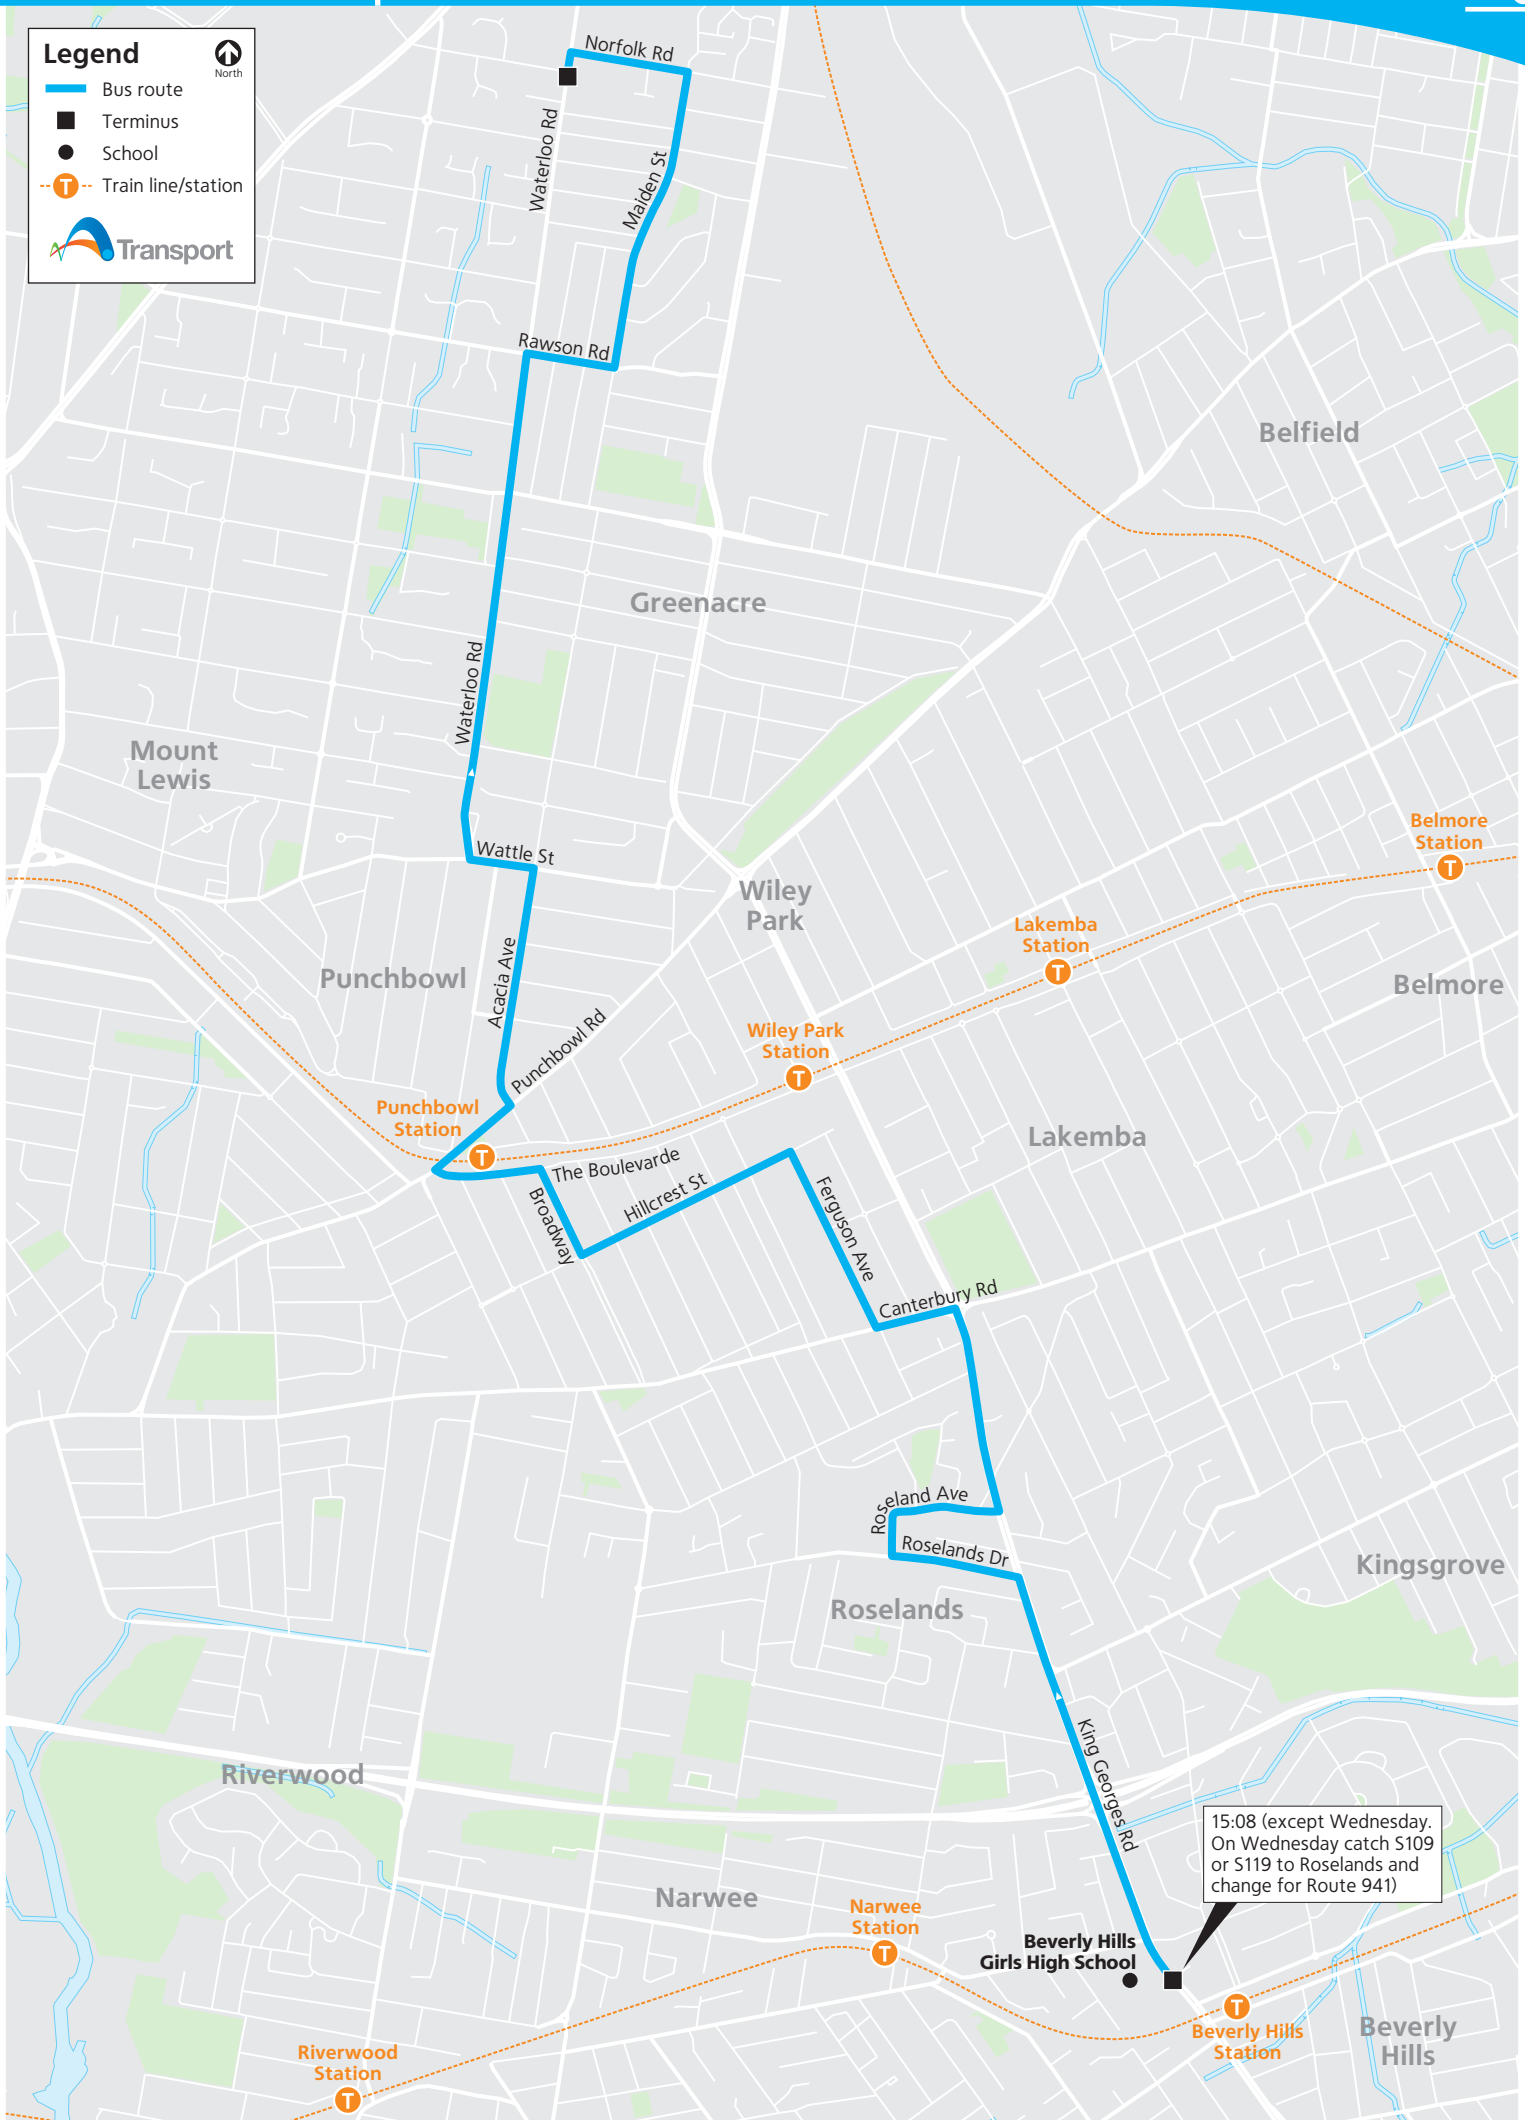

Legend

- Bus route
- Terminus
- School
- Train line/station

15:08 (except Wednesday. On Wednesday catch S109 or S119 to Roselands and change for Route 941)