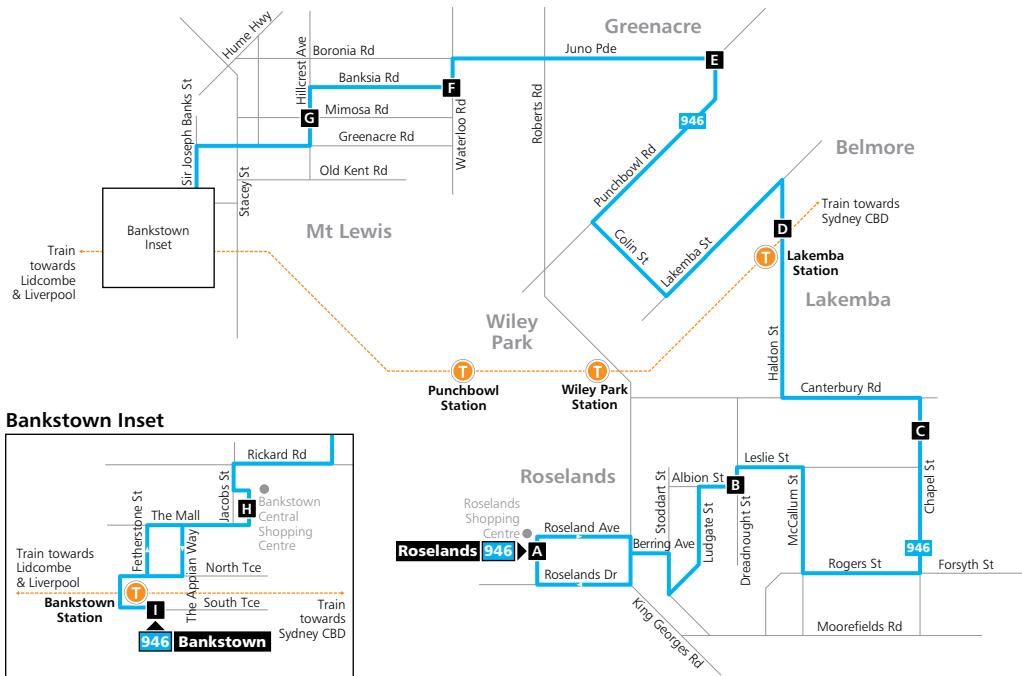

Legend

- Bus route
- Bus route number
- Timing point
- Train line/station