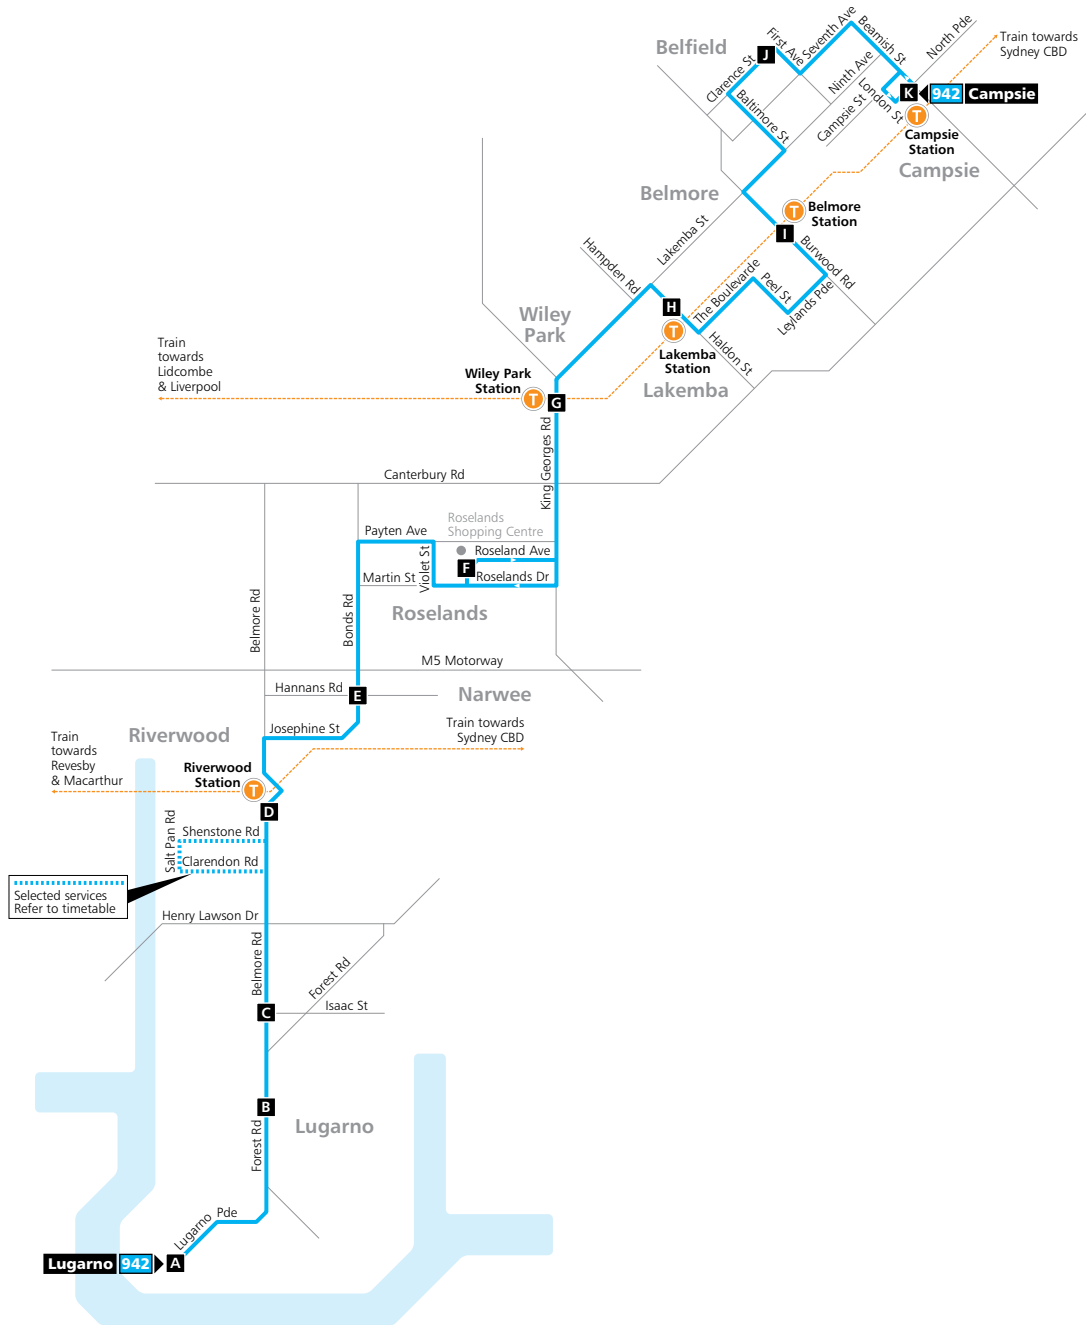

Route 942

Legend

- Bus route
- 942 Bus route number
- **A** Timing point
- **T** Train line/station