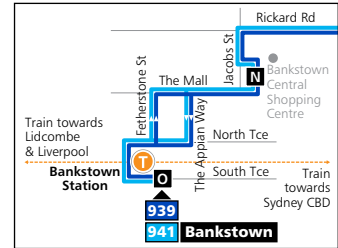

Bankstown Inset