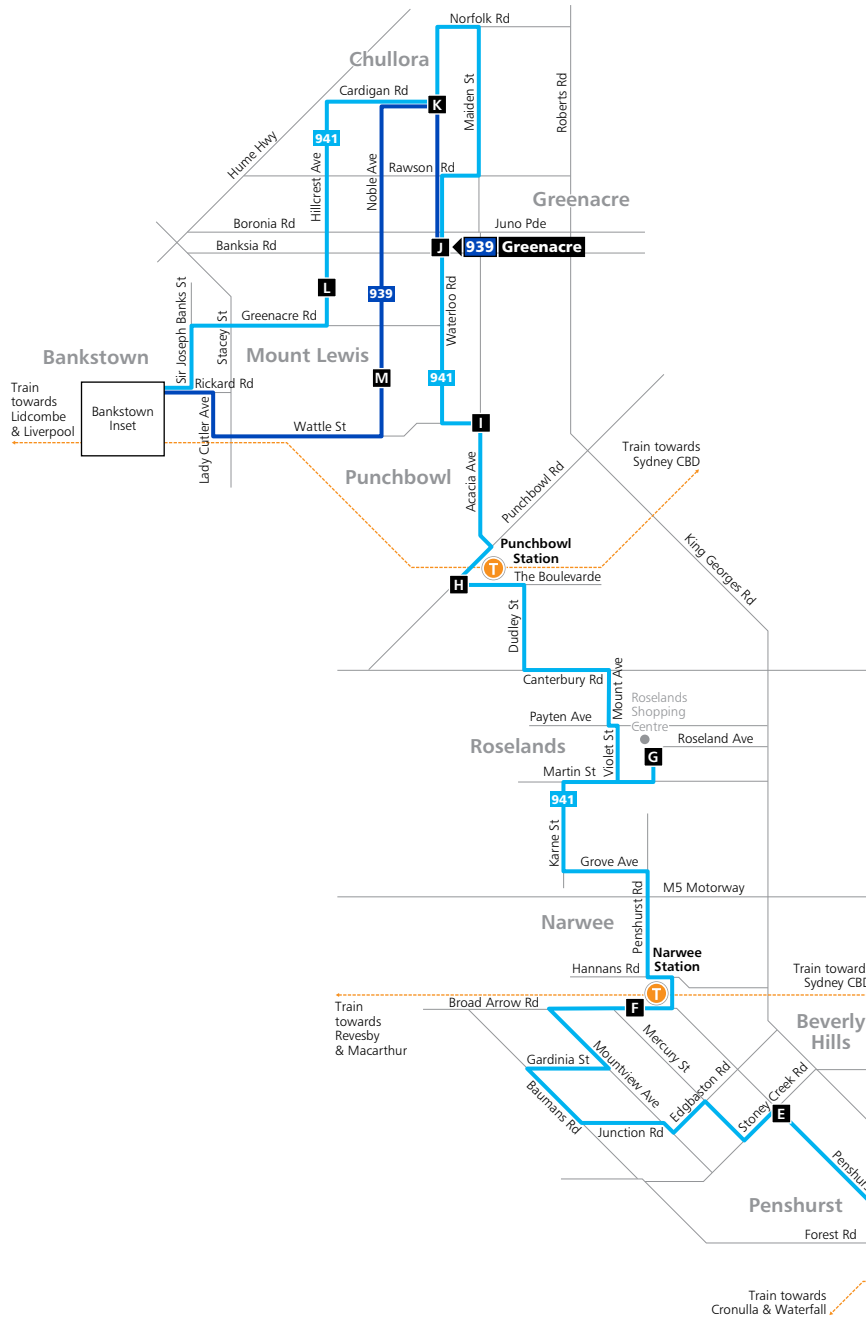

Routes 939, 941