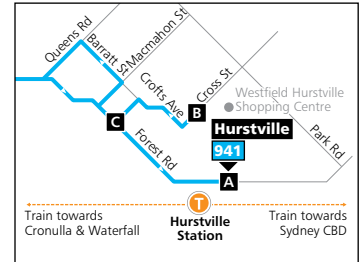

Sunday & Public Holidays												
<small>map ref</small>	Route Number	941	941	941	941	941	941	941	941	941	941	941
O	Bankstown Station, Stand E	–	09:10	10:10	11:10	12:10	13:10	14:10	15:10	16:10	17:10	18:10
N	Bankstown Central, Stand 1	–	09:13	10:13	11:13	12:13	13:13	14:13	15:13	16:13	17:13	18:13
L	Hillcrest Ave at Mimosa Rd	–	09:19	10:19	11:19	12:19	13:19	14:19	15:19	16:19	17:19	18:19
K	Cardigan Rd at Waterloo Rd	–	09:25	10:25	11:25	12:25	13:25	14:25	15:25	16:25	17:25	18:25
J	Waterloo Rd before Wangee Rd, Greenacre	w08:34	09:33	10:33	11:33	12:33	13:33	14:33	15:33	16:33	17:33	18:33
I	Acacia Ave after Wattle St	08:38	09:37	10:37	11:37	12:37	13:37	14:37	15:37	16:37	17:37	18:37
H	Punchbowl Station, The Boulevard	08:42	09:41	10:41	11:41	12:41	13:41	14:41	15:41	16:41	17:41	18:41
G	Roselands Shopping Centre, Roseland Ave	08:49	09:49	10:49	11:49	12:49	13:49	14:49	15:49	16:49	17:49	18:49
F	Broadarrow Rd opp Narwee Station	08:56	09:56	10:56	11:56	12:56	13:56	14:56	15:56	16:56	17:56	18:56
E	Penshurst St after Stoney Creek Rd	09:04	10:04	11:04	12:04	13:04	14:04	15:04	16:04	17:04	18:04	–
D	Penshurst Station, Bridge St	09:08	10:08	11:08	12:08	13:08	14:08	15:08	16:08	17:08	18:08	–
A	Westfield Hurstville, Forest Rd	09:16	10:16	11:16	12:16	13:16	14:16	15:16	16:16	17:16	18:16	–

Routes 939, 941

Bankstown Inset

Hurstville Inset

Legend

- Bus route
- 941 Bus route number
- A** Timing point
- T** Train line/station