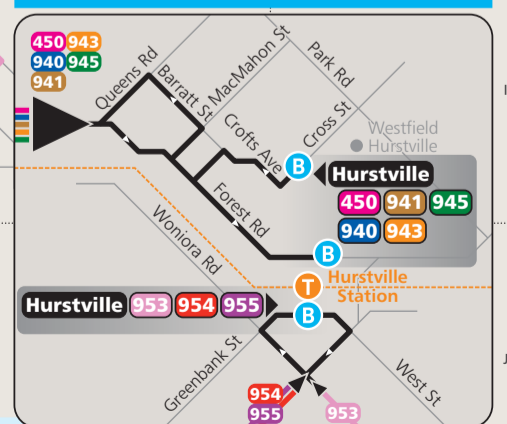

Hurstville, Roselands, Bankstown and Strathfield bus network map

Bankstown Inset

Roselands Inset

Hurstville Inset

Key

- Bus route
- Occasional journey
- T--- Train line/station
- 944 Bus route number
- B Bus terminus