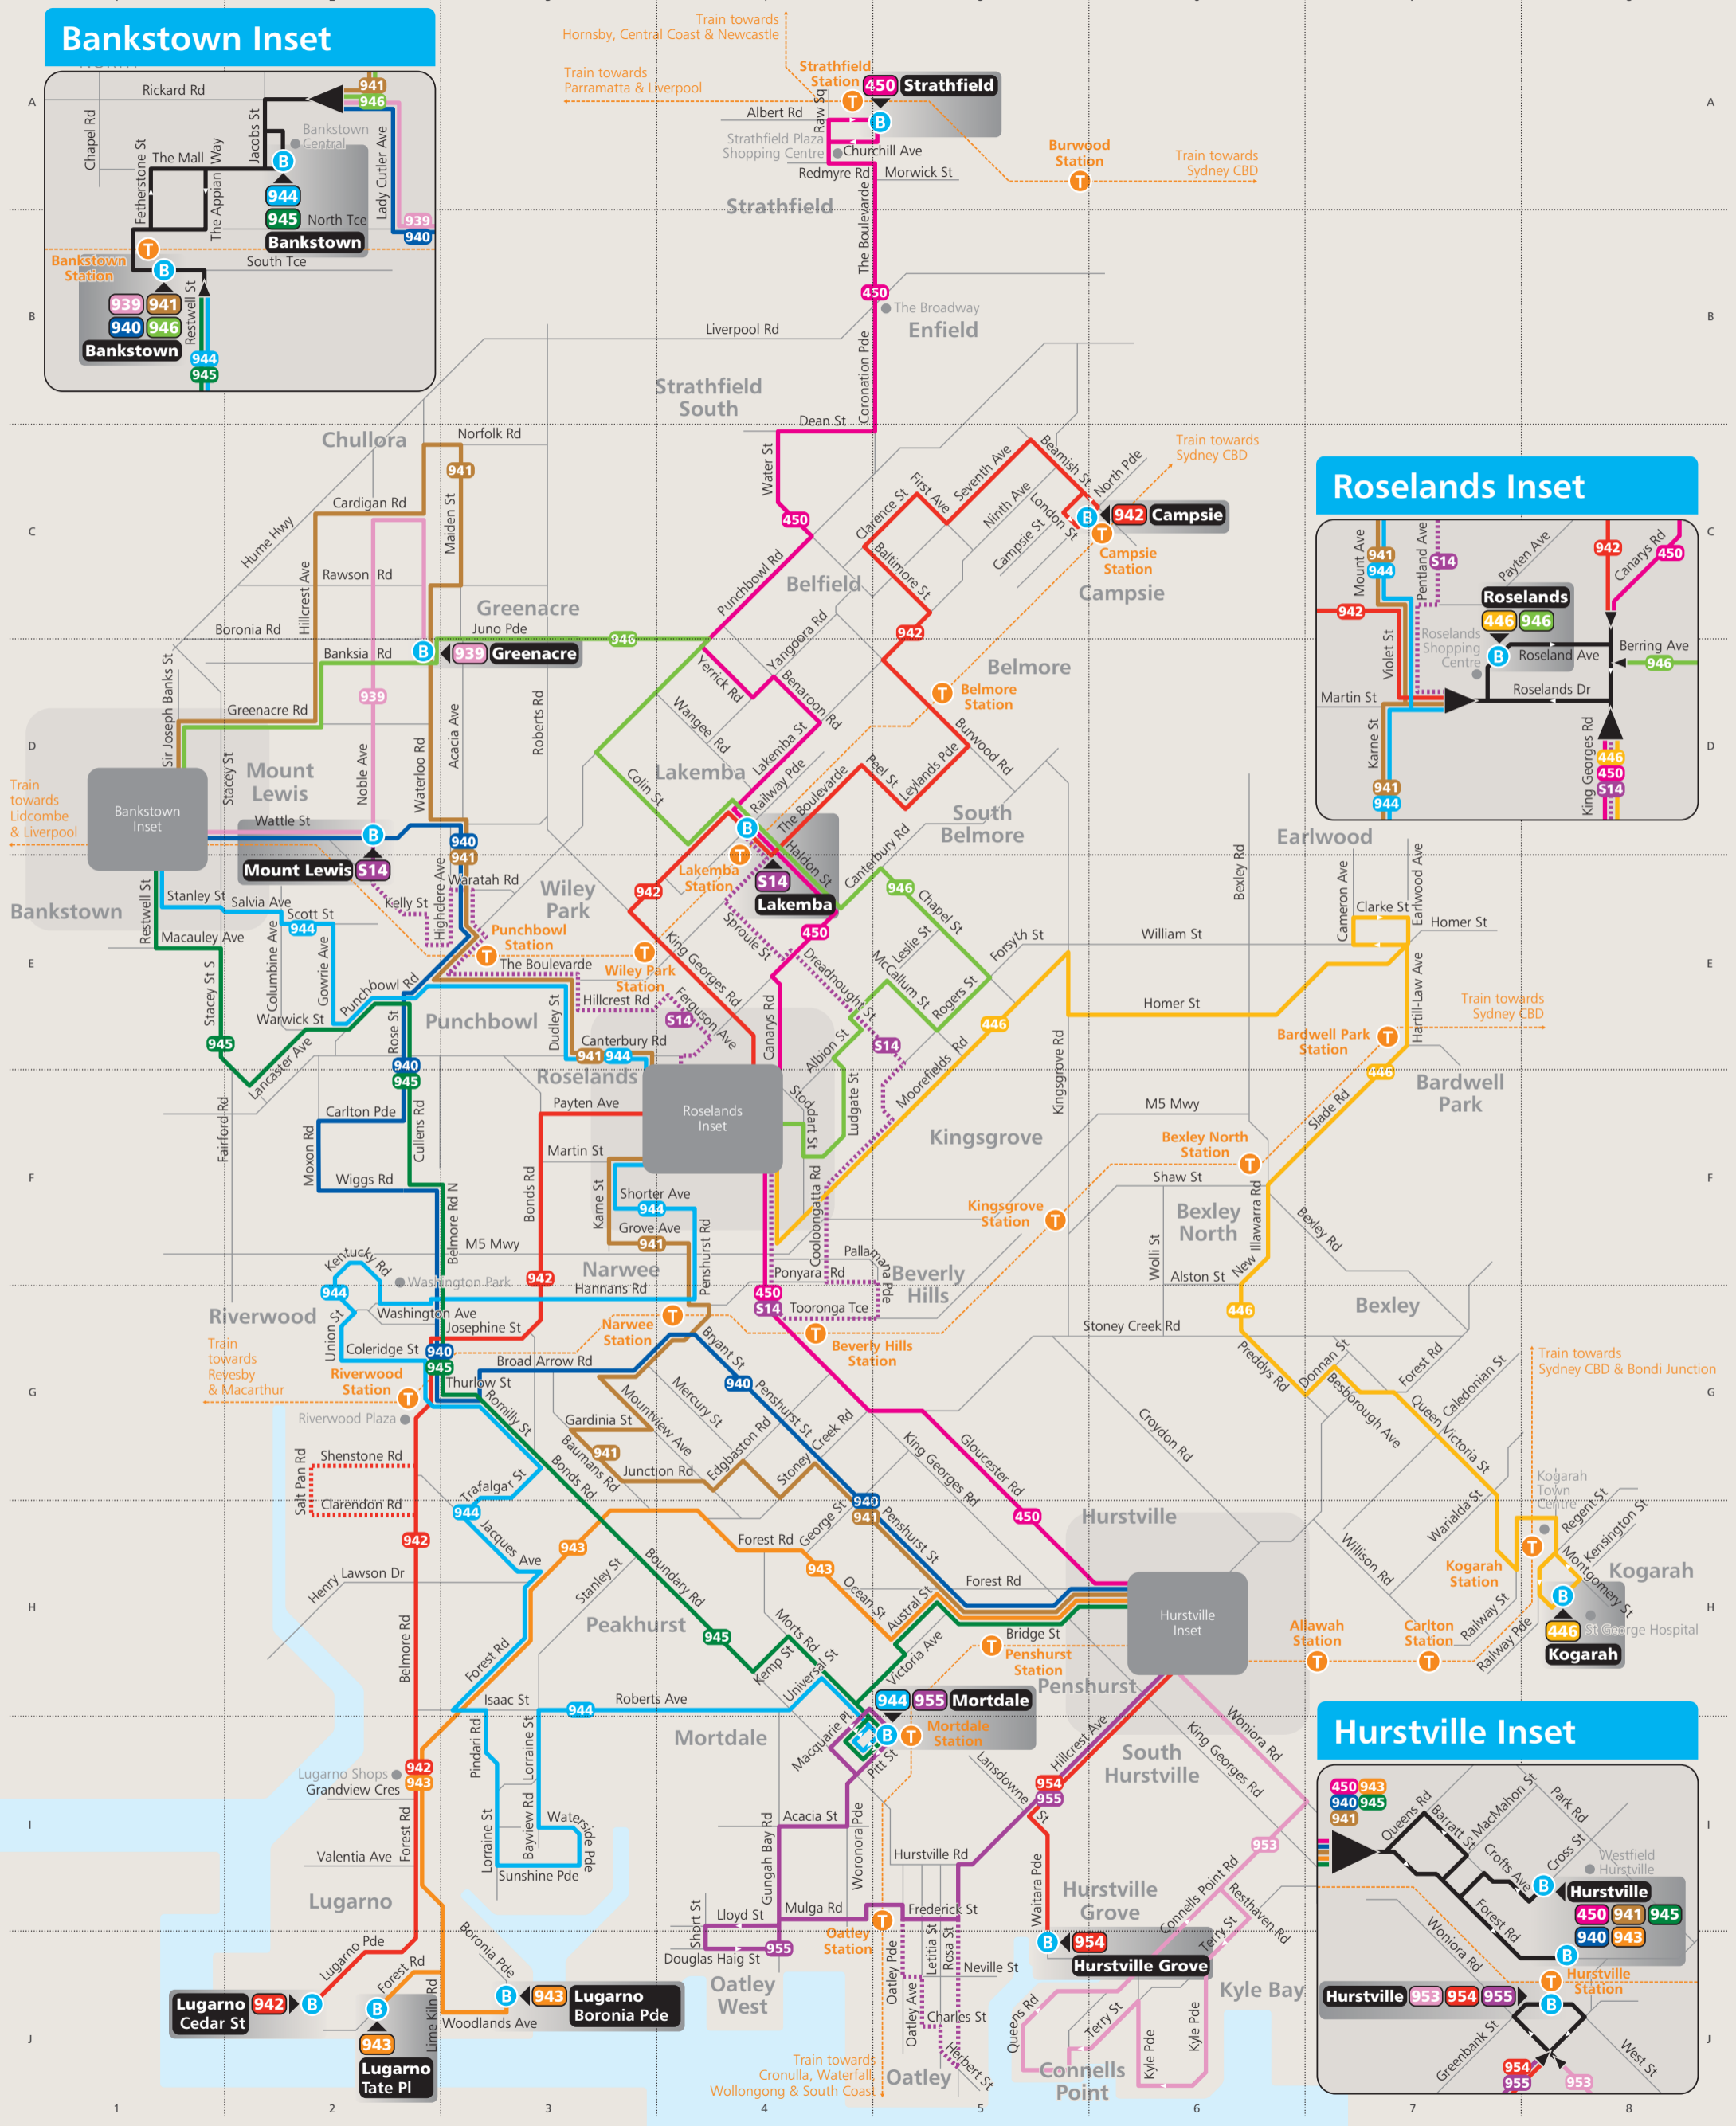

Hurstville, Roselands, Bankstown and Strathfield bus network map

Bankstown Inset

Roselands Inset

Hurstville Inset

Key

- Bus route
- Occasional journey
- T--- Train line/station
- 944 Bus route number
- B Bus terminus