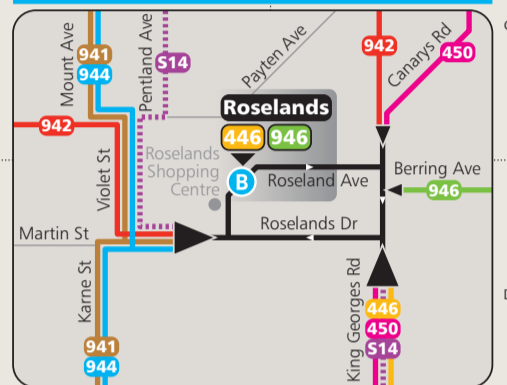

Hurstville, Roselands, Bankstown and Strathfield bus network map

Bankstown Inset

Roselands Inset

Hurstville Inset

Key

- Bus route
- Occasional journey
- T--- Train line/station
- 944 Bus route number
- B Bus terminus