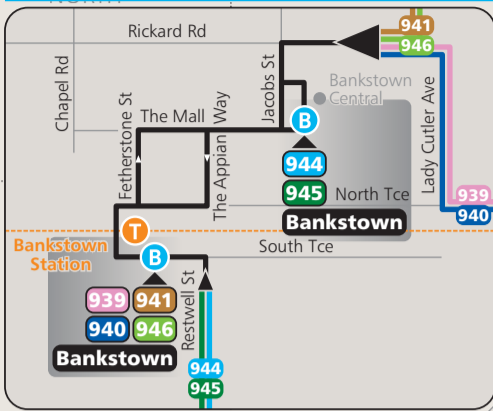

Hurstville, Roselands, Bankstown and Strathfield bus network map

Bankstown Inset

Roselands Inset

Hurstville Inset

Key

- Bus route
- Occasional journey
- T--- Train line/station
- 944 Bus route number
- B Bus terminus